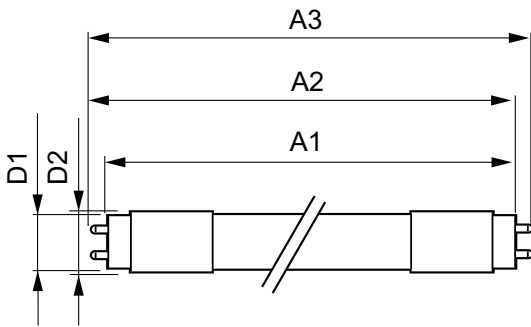

MASTER LEDtube EM/Mains T8

Voltage (Nom)	220-240 V
Temperature	
Ambient temperature range	-20 °C to 45 °C
T-Case Maximum (Nom)	55 °C
Controls and Dimming	
Dimmable	No
Mechanical and Housing	
Product Length	1,200 mm
Bulb Shape	Tube, double-ended
Approval and Application	
Energy Saving Product	Yes
Approval Marks	CE marking RoHS compliance KEMA Keur certificate

Energy Consumption kWh/1000 h	14 kWh
Product Data	
Order product name	MAS LEDtube 1200mm 14W 865 T8 THD
Full product name	MAS LEDtube 1200mm 14W 865 T8 THD
Full product code	871869672859800
Order code	929001375308
Material Nr. (12NC)	929001375308
Numerator - Quantity Per Pack	1
EAN/UPC - Product/Case	8718696728598
Numerator - Packs per outer box	10
EAN/UPC - Case	8718696728604

Dimensional drawing

Product	D1	D2	A1	A2	A3
MAS LEDtube 1200mm 14W 865 T8 THD	25.8 mm	28 mm	1,198.2 mm	1,205.3 mm	1,212.4 mm