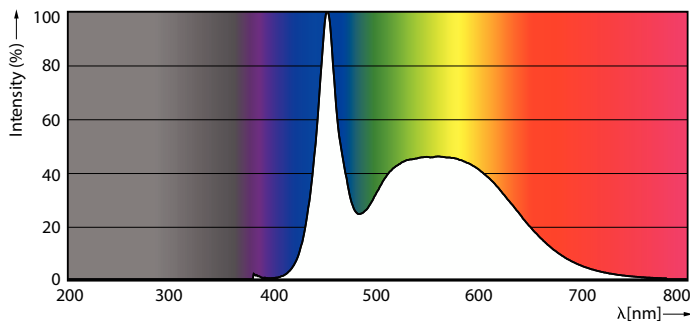

Photometric data

Spectral Power Distribution Colour - MAS LEDtube 1200mm 14W 865 T8 THD

General uniform lighting - MAS LEDtube 1200mm 14W 865 T8 THD