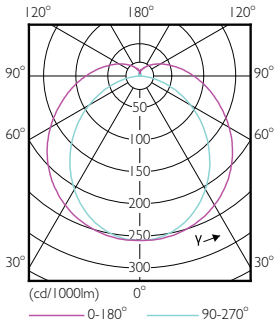

Dimensional drawing

Product	D1	D2	A1	A2	A3
MAS LEDtube 1200mm 14W 865 T8 THD	25.8 mm	28 mm	1,198.2 mm	1,205.3 mm	1,212.4 mm

Photometric data

General uniform lighting - MAS LEDtube 1200mm 14W 865 T8 THD

Spectral Power Distribution Colour - MAS LEDtube 1200mm 14W 865 T8 THD

General uniform lighting - MAS LEDtube 1200mm 14W 865 T8 THD

MASTER LEDtube EM/Mains T8

Photometric data

Light Distribution Diagram - MAS LEDtube 1200mm 14W 865 T8 THD

Lifetime

Life Expectancy Diagram - MAS LEDtube 1200mm 14W 865 T8 THD