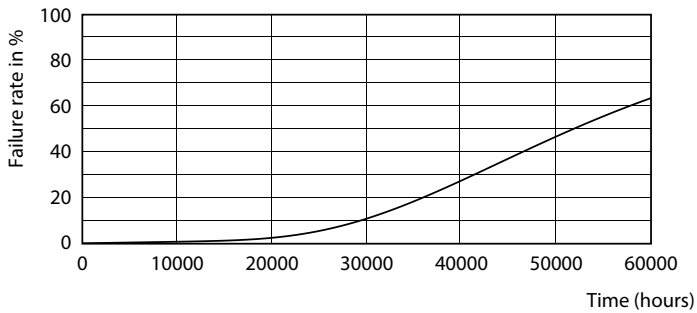

General uniform lighting - MAS LEDtube 1200mm 14W 865 T8 THD

MASTER LEDtube EM/Mains T8

Photometric data

Light Distribution Diagram - MAS LEDtube 1200mm 14W 865 T8 THD

Lifetime

Life Expectancy Diagram - MAS LEDtube 1200mm 14W 865 T8 THD