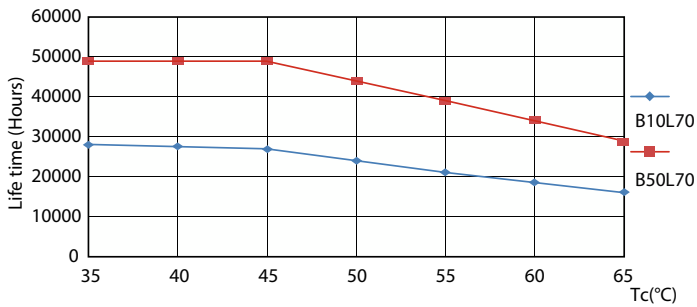

General uniform lighting - MAS LEDtube 1200mm 14W 865 T8 THD

MASTER LEDtube EM/Mains T8

Photometric data

Light Distribution Diagram - MAS LEDtube 1200mm 14W 865 T8 THD

Lifetime

Life Expectancy Diagram - MAS LEDtube 1200mm 14W 865 T8 THD