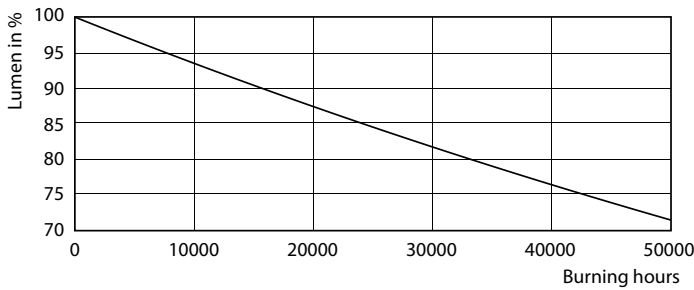

Life Expectancy Diagram - MAS LEDtube 1200mm 14W 865 T8 THD

Lumen Maintenance Diagram - MAS LEDtube 1200mm 14W 865 T8 THD