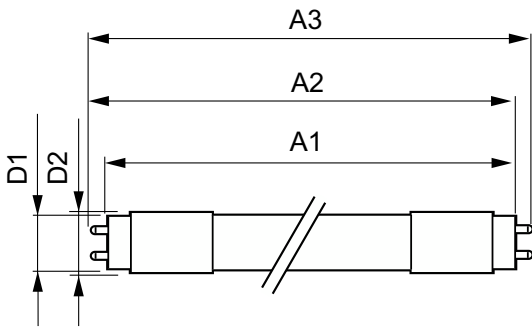

MASTER LEDtube EM/Mains

Mechanical and Housing

Bulb material	Plastic
Product length	1,500 mm

Approval and Application

Energy-saving product	Yes
Approval marks	TUV CE marking RoHS compliance KEMA Keur certificate
Energy consumption kWh/1,000 hours	22 kWh

Product Data

Order product name	MAS LEDtube 1500mm UE 21.5W 840 T8

Full product name	MASTER LEDtube 1500mm UE 21.5W 840 T8
Full EOC	871869673154300
Order code	73154300
Material no. (12 NC)	929001377002
SAP numerator – quantity per pack	1
EAN/UPC – Product/Case	8718696731543
Numerator – packs per outer box	10
EAN/UPC – Case	8718696731550

Dimensional drawing

Product	D1	D2	A1	A2	A3
MAS LEDtube 1500mm UE 21.5W 840 T8	25.8 mm	28 mm	1,498.8 mm	1,505.9 mm	1,513 mm

Photometric data