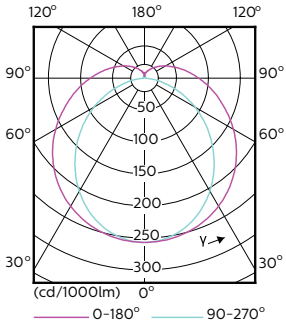

MASTER LEDtube EM/Mains

Photometric data

Light Distribution Diagram - MAS LEDtube 1500mm UE 21.5W 840 T8