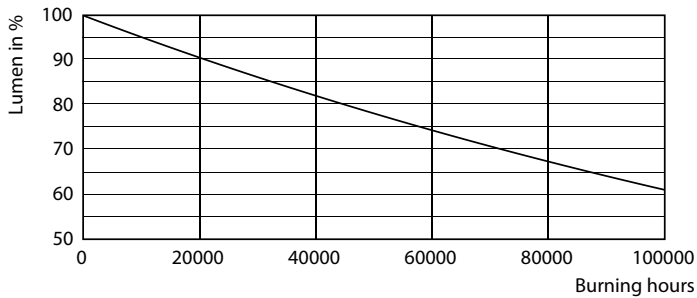

MASTER LEDtube EM/Mains

Photometric data

Lifetime