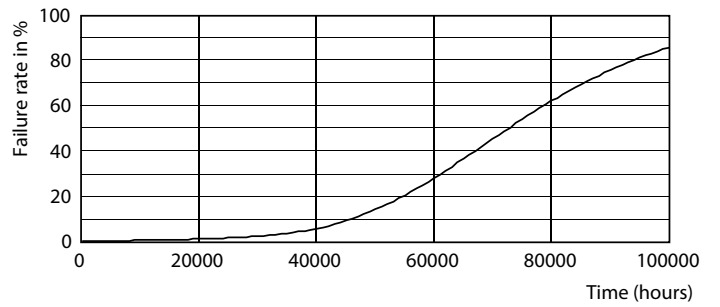

## Lifetime

Lumen Maintenance Diagram - MAS LEDtube 1500mm UE 21.5W 840 T8

Life Expectancy Diagram - MAS LEDtube 1500mm UE 21.5W 840 T8

Life Expectancy Diagram - MAS LEDtube 1500mm UE 21.5W 840 T8

Life Expectancy Diagram - MAS LEDtube 1500mm UE 21.5W 840 T8