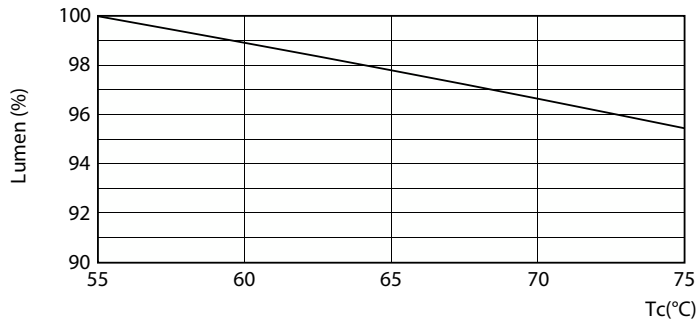

MASTER LEDtube EM/Mains

Lifetime

Lumen Maintenance Diagram - MAS LEDtube 1500mm UE 21.5W 840 T8