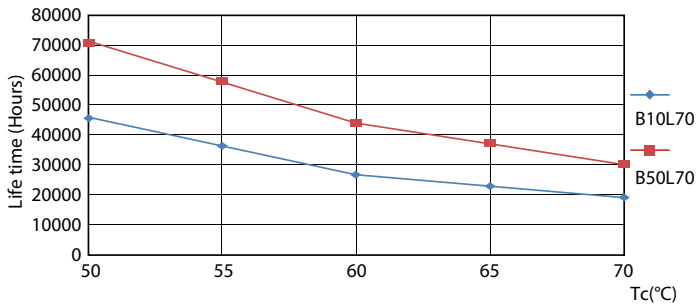

Lumen Maintenance Diagram - MAS LEDtube 1500mm UE 21.5W 840 T8

Life Expectancy Diagram - MAS LEDtube 1500mm UE 21.5W 840 T8