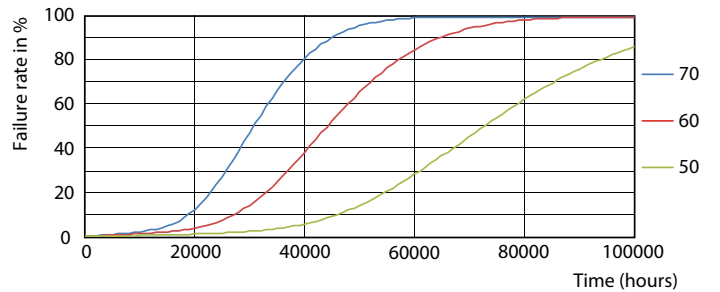

MASTER LEDtube EM/Mains

Photometric data

Lifetime