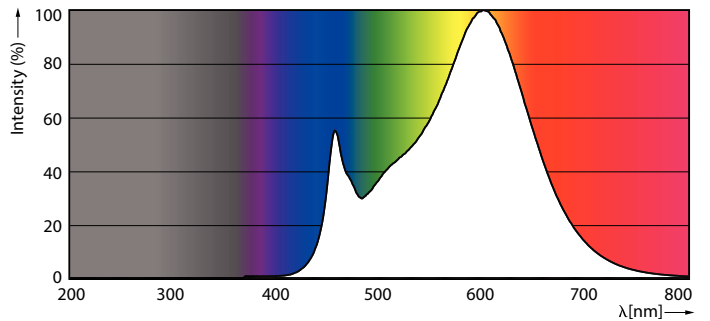

Essential LEDtube

Product Data

Full product code	871869673196300
Order product name	ESSENTIAL LEDtube 600mm 8W830 G5 I APR
EAN/UPC – product	8718696731963
Order code	73196300
Numerator – quantity per pack	1

Numerator – packs per outer box	20
Material no. (12NC)	929001380608
Net weight (piece)	0.080 kg

Dimensional drawing

Product	D1	D2	A1	A2	A3
ESSENTIAL LEDtube 600mm 8W830 G5 I APR	15.8 mm	19 mm	549 mm	556.1 mm	563.2 mm

Photometric data

ESSENTIAL LEDtube 8W G5 830 APR