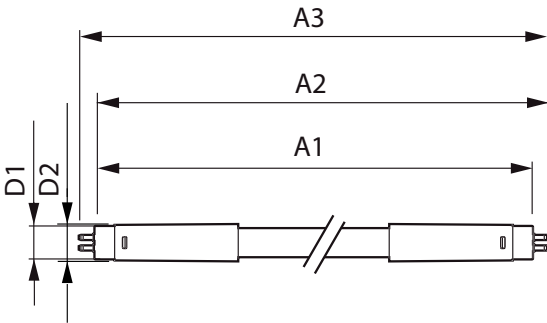

Essential LEDtube

Product Data

Full product code	871869673196300
Order product name	ESSENTIAL LEDtube 600mm 8W830 G5 I APR
EAN/UPC – product	8718696731963
Order code	73196300
Numerator – quantity per pack	1

Numerator – packs per outer box	20
Material no. (12NC)	929001380608
Net weight (piece)	0.080 kg

Dimensional drawing

TLED 600mm 100-240V 8-14W 1050lm 3000K

Product	D1	D2	A1	A2	A3
ESSENTIAL LEDtube 600mm 8W830 G5 I APR	15.8 mm	19 mm	549 mm	556.1 mm	563.2 mm

Photometric data

ESSENTIAL LEDtube 8W G5 830 APR