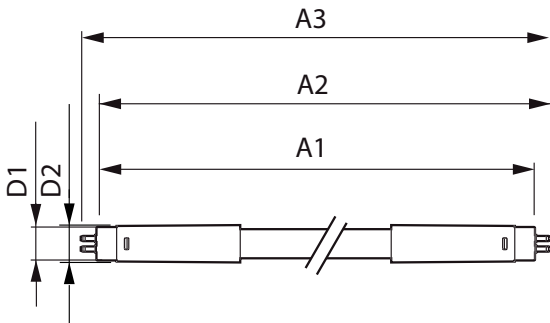

Essential LEDtube

Energy consumption kWh/1,000 hours	8 kWh
Product data	
Full product code	871869673196300
Order product name	CorePro LEDtube 600mm 8W830 G5 I APR
EAN/UPC – product	8718696731963
Order code	929001380608

SAP numerator – quantity per pack	1
Numerator – packs per outer box	20
SAP material	929001380608
Net Weight (Piece)	0.070 kg

Dimensional drawing

CorePro LEDtube 600mm 8W830 G5 I APR

Product	D1	D2	A1	A2	A3
CorePro LEDtube 600mm 8W830 G5 I APR	15.8 mm	19 mm	549 mm	556.1 mm	563.2 mm

Photometric data

ESSENTIAL LEDtube 8W G5 830 APR