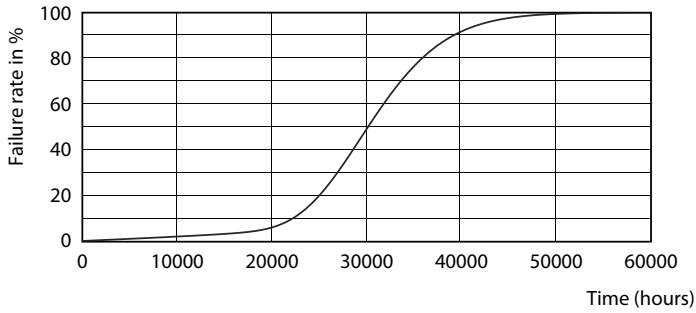

Product data

General information	
Cap base	G5 [G5]
EU RoHS compliant	Yes
Nominal lifetime (nom.)	30000 h
Switching cycle	50000
Light technical	
Colour Code	830 [CCT of 3,000 K]
Technical Beam Angle (Nom)	200 °
Lamp Luminous Flux 25°C EL (Nom)	1000 lm
Colour Designation	White (WH)
Colour Temperature, horizontal (Nom)	3000 K
Lamp Luminous Efficacy EM (Nom)	125.00 lm/W
Colour consistency	<6
Colour Rendering Index, horiz (Nom)	80
LLMF at end of nominal lifetime (nom.)	70 %
Operating and electrical	
Input frequency	50 to 60 Hz
Power (Rated) (Nom)	8 W
Lamp current (max.)	89 mA
Lamp current (min.)	39 mA
Starting time (nom.)	0.5 s

Photometric data

ESSENTIAL LEDtube 8W G5 830 APR

ESSENTIAL LEDtube 8W G5 830 APR

ESSENTIAL LEDtube 8W G5 830 APR

Essential LEDtube

Lifetime

ESSENTIAL LEDtube 8-16W G5 830-865 APR

ESSENTIAL LEDtube 8-16W G5 830-865 APR