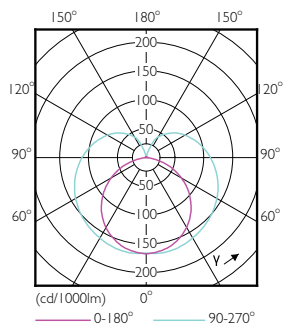

ESSENTIAL LEDtube 8W G5 830 APR