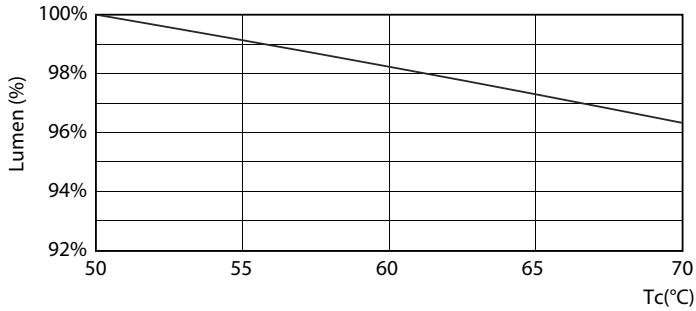

ESSENTIAL LEDtube 8-16W G5 830-865 APR

ESSENTIAL LEDtube 8W G5 830-865 APR