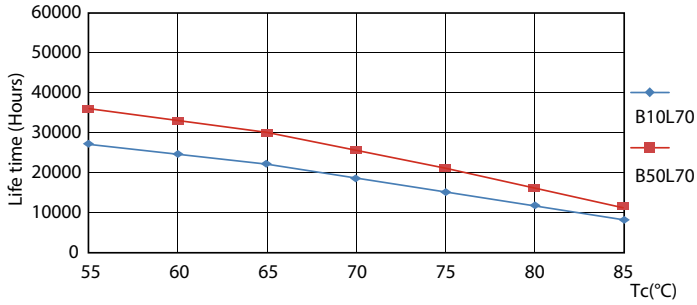

Product data

General information	
Cap base	G5 [G5]
EU RoHS compliant	Yes
Nominal lifetime (nom.)	30000 h
Switching cycle	50000
Light technical	
Colour Code	830 [CCT of 3,000 K]
Technical Beam Angle (Nom)	200 °
Lamp Luminous Flux 25°C EL (Nom)	1000 lm
Colour Designation	White (WH)
Colour Temperature, horizontal (Nom)	3000 K
Lamp Luminous Efficacy EM (Nom)	125.00 lm/W
Colour consistency	<6
Colour Rendering Index, horiz (Nom)	80
LLMF at end of nominal lifetime (nom.)	70 %
Operating and electrical	
Input frequency	50 to 60 Hz
Power (Rated) (Nom)	8 W
Lamp current (max.)	89 mA
Lamp current (min.)	39 mA
Starting time (nom.)	0.5 s

Photometric data

ESSENTIAL LEDtube 8W G5 830 APR

ESSENTIAL LEDtube 8W G5 830 APR

ESSENTIAL LEDtube 8W G5 830 APR

Essential LEDtube

Lifetime

ESSENTIAL LEDtube 8-16W G5 830-865 APR

ESSENTIAL LEDtube 8-16W G5 830-865 APR