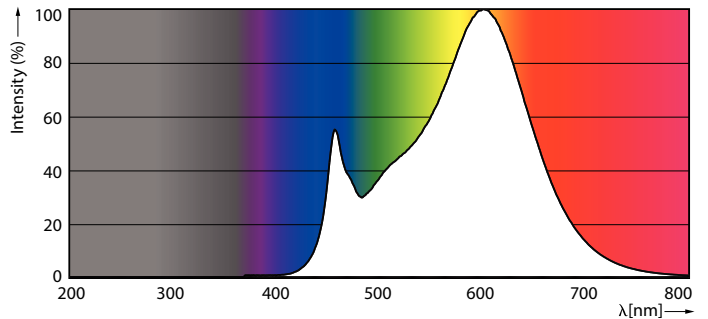

ESSENTIAL LEDtube 8W G5 830 APR