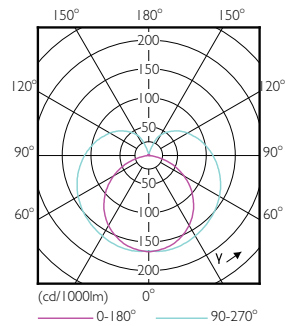

Essential LEDtube

Product Data

Full product code	871869673196300
Order product name	CorePro LEDtube 600mm 8W830 G5 I APR
EAN/UPC – product	8718696731963
Order code	929001380608
Numerator – quantity per pack	1

Numerator – packs per outer box	20
Material no. (12NC)	929001380608
Net weight (piece)	0.090 kg

Dimensional drawing

Product	D1	D2	A1	A2	A3
ESSENTIAL LEDtube 600mm 8W830 G5 I APR	15.8 mm	19 mm	549 mm	556.1 mm	563.2 mm

Photometric data

ESSENTIAL LEDtube 8W G5 830 APR