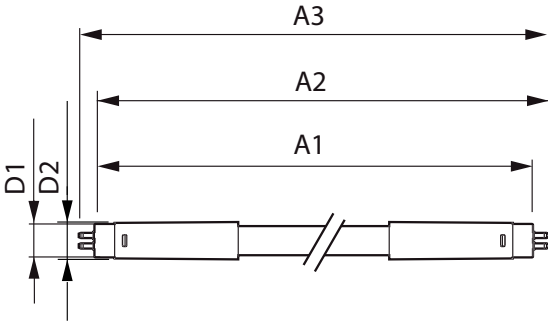

Essential LEDtube

Product Data

Full product code	871869673196300
Order product name	CorePro LEDtube 600mm 8W830 G5 I APR
EAN/UPC – product	8718696731963
Order code	929001380608
Numerator – quantity per pack	1

Numerator – packs per outer box	20
Material no. (12NC)	929001380608
Net weight (piece)	0.090 kg

Dimensional drawing

TLED 600mm 100-240V 8-14W 1050lm 3000K

Product	D1	D2	A1	A2	A3
ESSENTIAL LEDtube 600mm 8W830 G5 I APR	15.8 mm	19 mm	549 mm	556.1 mm	563.2 mm

Photometric data

ESSENTIAL LEDtube 8W G5 830 APR