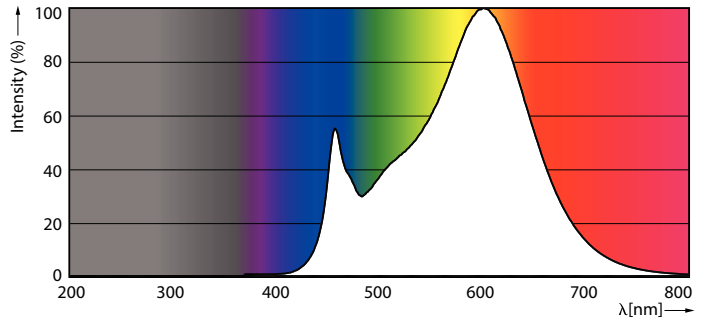

Essential LEDtube

Product Data

Full product code	871869673196300
Order product name	CorePro LEDtube 600mm 8W830 G5 I APR
EAN/UPC – product	8718696731963
Order code	929001380608
Numerator – quantity per pack	1

Numerator – packs per outer box	20
Material no. (12NC)	929001380608
Net weight (piece)	0.090 kg

Dimensional drawing

Product	D1	D2	A1	A2	A3
ESSENTIAL LEDtube 600mm 8W830 G5 I APR	15.8 mm	19 mm	549 mm	556.1 mm	563.2 mm

Photometric data

ESSENTIAL LEDtube 8W G5 830 APR