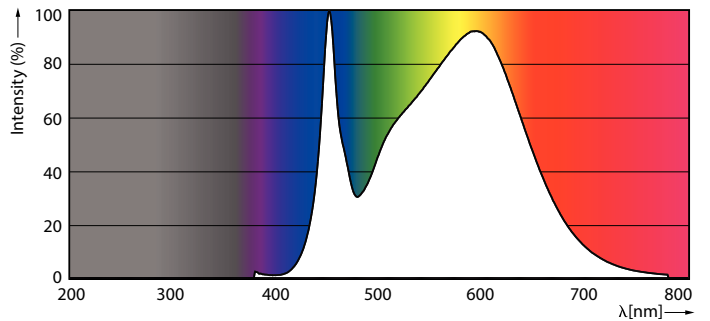

Essential LEDtube

Product Data

Full product code	871869673198700
Order product name	ESSENTIAL LEDtube 600mm 8W840 G5 I APR
EAN/UPC – product	8718696731987
Order code	929001380708
Numerator – quantity per pack	1

Numerator – packs per outer box	20
Material no. (12NC)	929001380708
Net weight (piece)	0.080 kg

Dimensional drawing

Product	D1	D2	A1	A2	A3
ESSENTIAL LEDtube 600mm 8W840 G5 I APR	15.8 mm	19 mm	549 mm	556.1 mm	563.2 mm

Photometric data

ESSENTIAL LEDtube 8W G5 840 APR