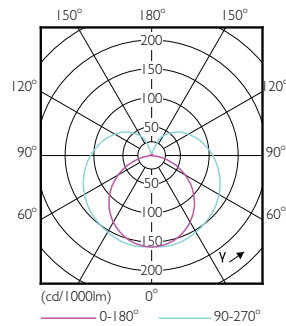

Essential LEDtube

Product Data

Full product code	871869673198700
Order product name	ESSENTIAL LEDtube 600mm 8W840 G5 I APR
EAN/UPC – product	8718696731987
Order code	929001380708
Numerator – quantity per pack	1

Numerator – packs per outer box	20
Material no. (12NC)	929001380708
Net weight (piece)	0.080 kg

Dimensional drawing

Product	D1	D2	A1	A2	A3
ESSENTIAL LEDtube 600mm 8W840 G5 I APR	15.8 mm	19 mm	549 mm	556.1 mm	563.2 mm

Photometric data

ESSENTIAL LEDtube 8W G5 840 APR