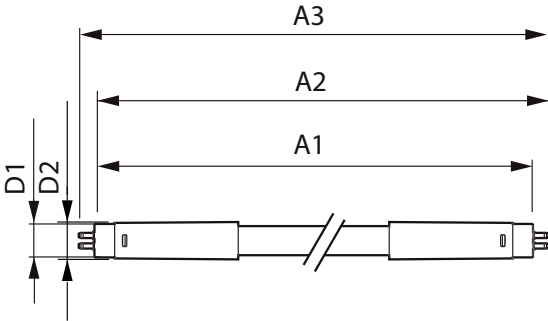

Essential LEDtube

Product Data

Full product code	871869673198700
Order product name	CorePro LEDtube 600mm 8W840 G5 I APR
EAN/UPC – product	8718696731987
Order code	929001380708
Numerator – quantity per pack	1

Numerator – packs per outer box	20
Material no. (12NC)	929001380708
Net weight (piece)	0.090 kg

Dimensional drawing

TLED 600mm 100-240V 8-14W 1050lm 4000K

Product	D1	D2	A1	A2	A3
ESSENTIAL LEDtube 600mm 8W840 G5 I APR	15.8 mm	19 mm	549 mm	556.1 mm	563.2 mm

Photometric data

ESSENTIAL LEDtube 8W G5 840 APR