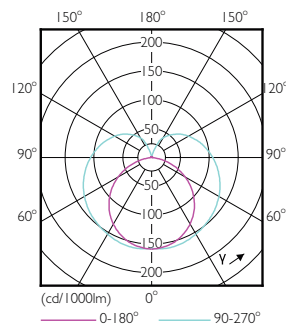

Essential LEDtube

Product Data

Full product code	871869673198700
Order product name	CorePro LEDtube 600mm 8W840 G5 I APR
EAN/UPC – product	8718696731987
Order code	929001380708
Numerator – quantity per pack	1

Numerator – packs per outer box	20
Material no. (12NC)	929001380708
Net weight (piece)	0.090 kg

Dimensional drawing

Product	D1	D2	A1	A2	A3
ESSENTIAL LEDtube 600mm 8W840 G5 I APR	15.8 mm	19 mm	549 mm	556.1 mm	563.2 mm

Photometric data

ESSENTIAL LEDtube 8W G5 840 APR