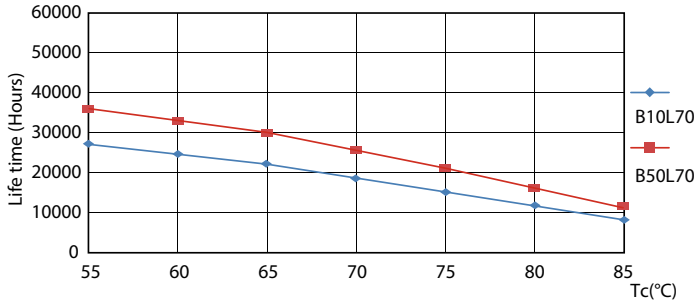

Product data

General Information		Power Factor (Nom)	
Cap-Base	G5 [G5]		0.92
Main Application	Industrial	Voltage (Nom)	100-240 V
Nominal Lifetime (Nom)	30000 h	Temperature	
Switching Cycle	50000X	T-Ambient (Max)	45 °C
B50L70	30000 h	T-Ambient (Min)	-20 °C
Light Technical		T-Storage (Max)	65 °C
Color Code	840 [CCT of 4000K]	T-Storage (Min)	-40 °C
Luminous Flux (Nom)	1050 lm	T-Case Maximum (Nom)	70 °C
Luminous Flux (Rated) (Nom)	1050 lm	Controls and Dimming	
Correlated Color Temperature (Nom)	4000 K	Dimmable	No
Color Consistency	<6	Mechanical and Housing	
Color Rendering Index (Nom)	80	Product Length	600 mm
LLMF At End Of Nominal Lifetime (Nom)	70 %	Approval and Application	
Operating and Electrical		Energy Efficiency Label (EEL)	A++
Input Frequency	50 to 60 Hz	Energy Saving Product	Yes
Power (Rated) (Nom)	8 W	Approval Marks	CE marking RoHS compliance KEMA Keur certificate
Lamp Current (Max)	89 mA	Energy Consumption kWh/1000 h	8 kWh
Lamp Current (Min)	39 mA		
Starting Time (Nom)	0.5 s		
Warm Up Time to 60% Light (Nom)	0.5 s		

Photometric data

ESSENTIAL LEDtube 8W G5 840 APR

ESSENTIAL LEDtube 8W G5 840 APR

ESSENTIAL LEDtube 8W G5 840 APR

Essential LEDtube

Lifetime

ESSENTIAL LEDtube 8-16W G5 830-865 APR

ESSENTIAL LEDtube 8-16W G5 830-865 APR