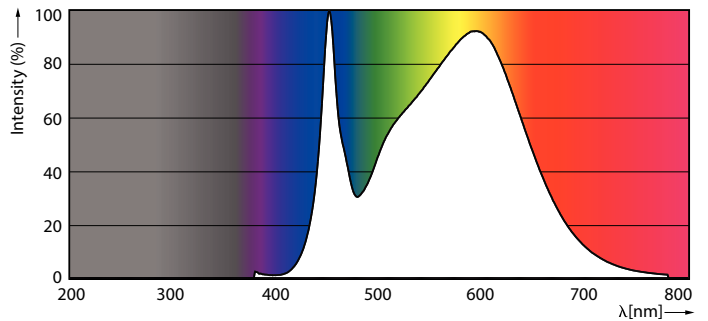

ESSENTIAL LEDtube 8W G5 840 APR