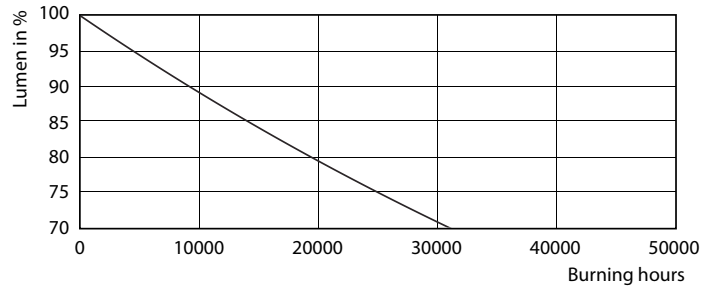

Product data

General Information		Power Factor (Nom)	
Cap-Base	G5 [G5]		0.92
Main Application	Industrial	Voltage (Nom)	100-240 V
Nominal Lifetime (Nom)	30000 h	Temperature	
Switching Cycle	50000X	T-Ambient (Max)	45 °C
B50L70	30000 h	T-Ambient (Min)	-20 °C
Light Technical		T-Storage (Max)	65 °C
Color Code	840 [CCT of 4000K]	T-Storage (Min)	-40 °C
Luminous Flux (Nom)	1050 lm	T-Case Maximum (Nom)	70 °C
Luminous Flux (Rated) (Nom)	1050 lm	Controls and Dimming	
Correlated Color Temperature (Nom)	4000 K	Dimmable	No
Color Consistency	<6	Mechanical and Housing	
Color Rendering Index (Nom)	80	Product Length	600 mm
LLMF At End Of Nominal Lifetime (Nom)	70 %	Approval and Application	
Operating and Electrical		Energy Efficiency Label (EEL)	A++
Input Frequency	50 to 60 Hz	Energy Saving Product	Yes
Power (Rated) (Nom)	8 W	Approval Marks	CE marking RoHS compliance KEMA Keur certificate
Lamp Current (Max)	89 mA	Energy Consumption kWh/1000 h	8 kWh
Lamp Current (Min)	39 mA		
Starting Time (Nom)	0.5 s		
Warm Up Time to 60% Light (Nom)	0.5 s		

Photometric data

ESSENTIAL LEDtube 8W G5 840 APR

ESSENTIAL LEDtube 8W G5 840 APR

ESSENTIAL LEDtube 8W G5 840 APR

Essential LEDtube

Lifetime

ESSENTIAL LEDtube 8-16W G5 830-865 APR

ESSENTIAL LEDtube 8-16W G5 830-865 APR