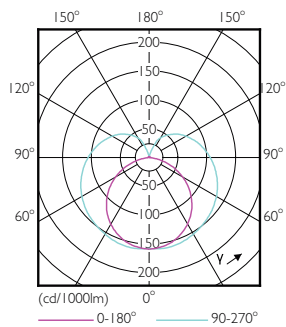

ESSENTIAL LEDtube 8W G5 840 APR

ESSENTIAL LEDtube 8W G5 840 APR