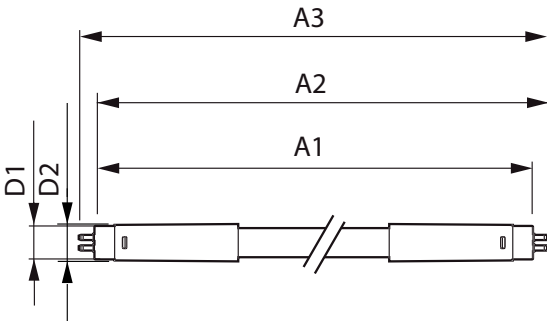

Product data

General Information		Power Factor (Nom)	
Cap-Base	G5 [G5]		0.92
Main Application	Industrial	Voltage (Nom)	100-240 V
Nominal Lifetime (Nom)	30000 h	Temperature	
Switching Cycle	50000X	T-Ambient (Max)	45 °C
B50L70	30000 h	T-Ambient (Min)	-20 °C
Light Technical		T-Storage (Max)	65 °C
Color Code	840 [CCT of 4000K]	T-Storage (Min)	-40 °C
Luminous Flux (Nom)	1050 lm	T-Case Maximum (Nom)	70 °C
Luminous Flux (Rated) (Nom)	1050 lm	Controls and Dimming	
Correlated Color Temperature (Nom)	4000 K	Dimmable	No
Color Consistency	<6	Mechanical and Housing	
Color Rendering Index (Nom)	80	Product Length	600 mm
LLMF At End Of Nominal Lifetime (Nom)	70 %	Approval and Application	
Operating and Electrical		Energy Efficiency Label (EEL)	A++
Input Frequency	50 to 60 Hz	Energy Saving Product	Yes
Power (Rated) (Nom)	8 W	Approval Marks	CE marking RoHS compliance KEMA Keur certificate
Lamp Current (Max)	89 mA	Energy Consumption kWh/1000 h	8 kWh
Lamp Current (Min)	39 mA		
Starting Time (Nom)	0.5 s		
Warm Up Time to 60% Light (Nom)	0.5 s		

Essential LEDtube

Product Data

Full product code	871869673198700
Order product name	CorePro LEDtube 600mm 8W840 G5 I APR
EAN/UPC - Product	8718696731987
Order code	929001380708
Numerator - Quantity Per Pack	1

Numerator - Packs per outer box	20
Material Nr. (12NC)	929001380708
Net Weight (Piece)	0.090 kg

Dimensional drawing

TLED 600mm 100-240V 8-14W 1050lm 4000K

Product	D1	D2	A1	A2	A3
ESSENTIAL LEDtube 600mm 8W840 G5 I APR	15.8 mm	19 mm	549 mm	556.1 mm	563.2 mm