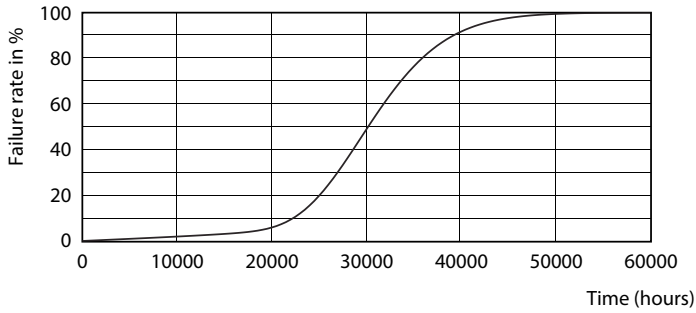

Photometric data

ESSENTIAL LEDtube 8W G5 840 APR

ESSENTIAL LEDtube 8W G5 840 APR

ESSENTIAL LEDtube 8W G5 840 APR

Essential LEDtube

Lifetime

ESSENTIAL LEDtube 8-16W G5 830-865 APR

ESSENTIAL LEDtube 8-16W G5 830-865 APR