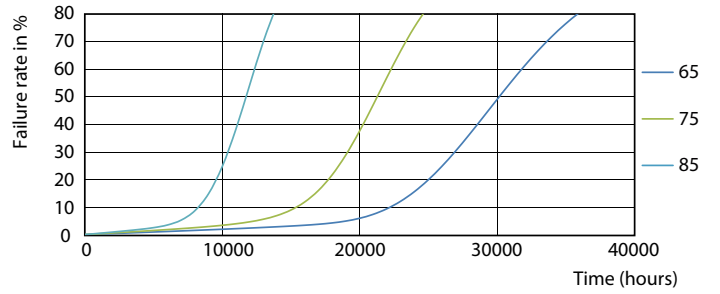

Photometric data

ESSENTIAL LEDtube 8W G5 840 APR

ESSENTIAL LEDtube 8W G5 840 APR

ESSENTIAL LEDtube 8W G5 840 APR

Essential LEDtube

Lifetime

ESSENTIAL LEDtube 8-16W G5 830-865 APR

ESSENTIAL LEDtube 8-16W G5 830-865 APR