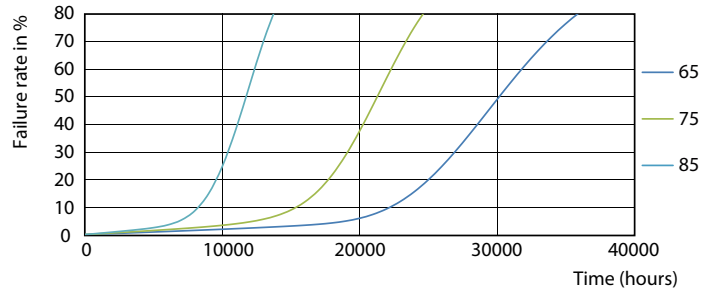

Product data

General Information		Warm-up time to 60% light (nom.)		0.5 s
Cap base	G5 [G5]	Power factor (nom.)	0.92	
EU RoHS compliant	Yes	Voltage (Nom)	100–240 V	
Nominal lifetime (nom.)	30000 h	Temperature		
Switching cycle	50,000X	T-ambient (max.)	45 °C	
Light Technical		T-ambient (min.)	-20 °C	
Colour Code	865 [CCT of 6,500 K]	T storage (max.)	65 °C	
Beam Angle (Nom)	200 °	T storage (min.)	-40 °C	
Luminous flux (nom.)	1050 lm	T-Case maximum (nom.)	70 °C	
Colour designation	Cool Daylight	Controls and Dimming		
Correlated Colour Temperature (Nom)	6500 K	Dimmable	No	
Luminous efficacy (rated) (nom.)	131.00 lm/W	Mechanical and Housing		
Colour consistency	<6	Product length	600 mm	
Colour rendering index (nom.)	80	Bulb shape	Tube, double-ended	
LLMF at end of nominal lifetime (nom.)	70 %	Approval and Application		
Operating and Electrical		Energy-saving product	Yes	
Input frequency	50 to 60 Hz	Approval marks	CE marking RoHS compliance KEMA Keur certificate	
Power (Rated) (Nom)	8 W			
Lamp current (max.)	89 mA			
Lamp current (min.)	39 mA			
Starting time (nom.)	0.5 s			

Photometric data

ESSENTIAL LEDtube 8W G5 865 APR

ESSENTIAL LEDtube 8W G5 865 APR

ESSENTIAL LEDtube 8W G5 840 APR

Essential LEDtube

Lifetime

ESSENTIAL LEDtube 8-16W G5 830-865 APR

ESSENTIAL LEDtube 8-16W G5 830-865 APR