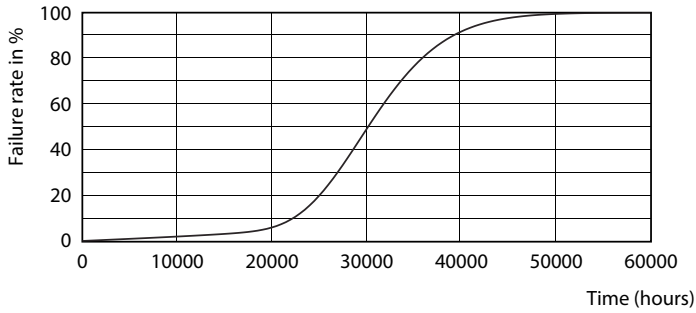

Product data

General Information		Warm-up time to 60% light (nom.)		0.5 s
Cap base	G5 [G5]	Power factor (nom.)	0.92	
EU RoHS compliant	Yes	Voltage (Nom)	100–240 V	
Nominal lifetime (nom.)	30000 h	Temperature		
Switching cycle	50,000X	T-ambient (max.)	45 °C	
Light Technical		T-ambient (min.)	-20 °C	
Colour Code	865 [CCT of 6,500 K]	T storage (max.)	65 °C	
Beam Angle (Nom)	200 °	T storage (min.)	-40 °C	
Luminous flux (nom.)	1050 lm	T-Case maximum (nom.)	70 °C	
Colour designation	Cool Daylight	Controls and Dimming		
Correlated Colour Temperature (Nom)	6500 K	Dimmable	No	
Luminous efficacy (rated) (nom.)	131.00 lm/W	Mechanical and Housing		
Colour consistency	<6	Product length	600 mm	
Colour rendering index (nom.)	80	Bulb shape	Tube, double-ended	
LLMF at end of nominal lifetime (nom.)	70 %	Approval and Application		
Operating and Electrical		Energy-saving product	Yes	
Input frequency	50 to 60 Hz	Approval marks	CE marking RoHS compliance KEMA Keur certificate	
Power (Rated) (Nom)	8 W			
Lamp current (max.)	89 mA			
Lamp current (min.)	39 mA			
Starting time (nom.)	0.5 s			

Photometric data

ESSENTIAL LEDtube 8W G5 865 APR

ESSENTIAL LEDtube 8W G5 865 APR

ESSENTIAL LEDtube 8W G5 840 APR

Essential LEDtube

Lifetime

ESSENTIAL LEDtube 8-16W G5 830-865 APR

ESSENTIAL LEDtube 8-16W G5 830-865 APR