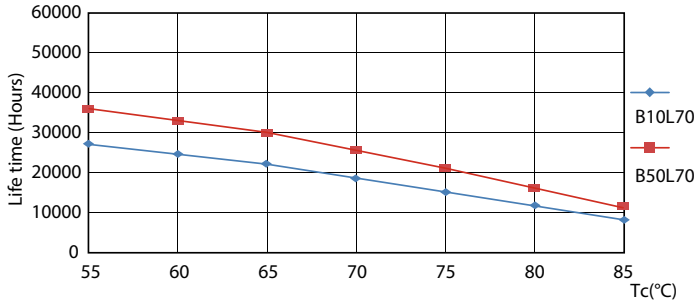

Product data

General Information		Warm-up time to 60% light (nom.)		0.5 s
Cap base	G5 [G5]	Power factor (nom.)	0.92	
EU RoHS compliant	Yes	Voltage (Nom)	100–240 V	
Nominal lifetime (nom.)	30000 h	Temperature		
Switching cycle	50,000X	T-ambient (max.)	45 °C	
Light Technical		T-ambient (min.)	-20 °C	
Colour Code	865 [CCT of 6,500 K]	T storage (max.)	65 °C	
Beam Angle (Nom)	200 °	T storage (min.)	-40 °C	
Luminous flux (nom.)	1050 lm	T-Case maximum (nom.)	70 °C	
Colour designation	Cool Daylight	Controls and Dimming		
Correlated Colour Temperature (Nom)	6500 K	Dimmable	No	
Luminous efficacy (rated) (nom.)	131.00 lm/W	Mechanical and Housing		
Colour consistency	<6	Product length	600 mm	
Colour rendering index (nom.)	80	Bulb shape	Tube, double-ended	
LLMF at end of nominal lifetime (nom.)	70 %	Approval and Application		
Operating and Electrical		Energy-saving product	Yes	
Input frequency	50 to 60 Hz	Approval marks	CE marking RoHS compliance KEMA Keur certificate	
Power (Rated) (Nom)	8 W			
Lamp current (max.)	89 mA			
Lamp current (min.)	39 mA			
Starting time (nom.)	0.5 s			

Photometric data

ESSENTIAL LEDtube 8W G5 865 APR

ESSENTIAL LEDtube 8W G5 865 APR

ESSENTIAL LEDtube 8W G5 840 APR

Essential LEDtube

Lifetime

ESSENTIAL LEDtube 8-16W G5 830-865 APR

ESSENTIAL LEDtube 8-16W G5 830-865 APR