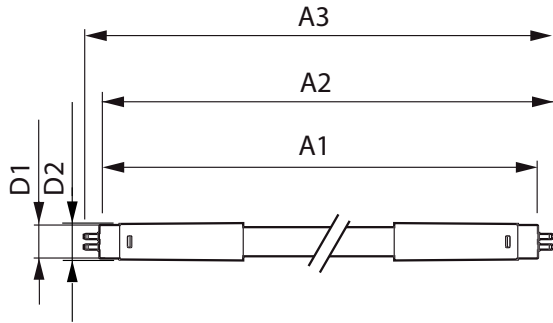

Product data

General Information		Warm-up time to 60% light (nom.)		0.5 s
Cap base	G5 [G5]	Power factor (nom.)	0.92	
EU RoHS compliant	Yes	Voltage (Nom)	100–240 V	
Nominal lifetime (nom.)	30000 h	Temperature		
Switching cycle	50,000X	T-ambient (max.)	45 °C	
Light Technical		T-ambient (min.)	-20 °C	
Colour Code	865 [CCT of 6,500 K]	T storage (max.)	65 °C	
Beam Angle (Nom)	200 °	T storage (min.)	-40 °C	
Luminous flux (nom.)	1050 lm	T-Case maximum (nom.)	70 °C	
Colour designation	Cool Daylight	Controls and Dimming		
Correlated Colour Temperature (Nom)	6500 K	Dimmable	No	
Luminous efficacy (rated) (nom.)	131.00 lm/W	Mechanical and Housing		
Colour consistency	<6	Product length	600 mm	
Colour rendering index (nom.)	80	Bulb shape	Tube, double-ended	
LLMF at end of nominal lifetime (nom.)	70 %	Approval and Application		
Operating and Electrical		Energy-saving product	Yes	
Input frequency	50 to 60 Hz	Approval marks	CE marking RoHS compliance KEMA Keur certificate	
Power (Rated) (Nom)	8 W			
Lamp current (max.)	89 mA			
Lamp current (min.)	39 mA			
Starting time (nom.)	0.5 s			

Essential LEDtube

Energy consumption kWh/1,000 hours	8 kWh
Product Data	
Full product code	871869673200700
Order product name	CorePro LEDtube 600mm 8W865 G5 I APR
EAN/UPC – product	8718696732007
Order code	73200700

SAP numerator – quantity per pack	1
Numerator – packs per outer box	20
SAP material	929001380808
SAP net weight (piece)	0.070 kg

Dimensional drawing

CorePro LEDtube 600mm 8W865 G5 I APR

Product	D1	D2	A1	A2	A3
CorePro LEDtube 600mm 8W865 G5 I APR	15.8 mm	19 mm	549 mm	556.1 mm	563.2 mm