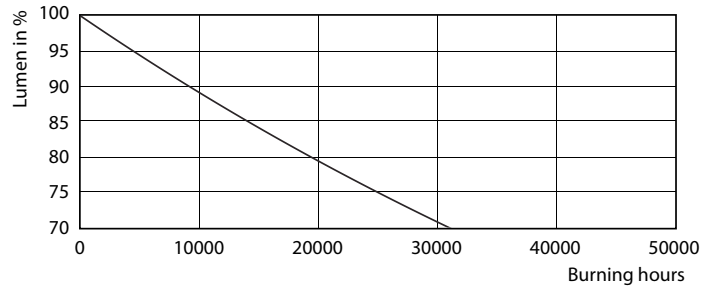

Product data

General Information		Warm-up time to 60% light (nom.)		0.5 s
Cap base	G5 [G5]	Power factor (nom.)	0.92	
EU RoHS compliant	Yes	Voltage (Nom)	100–240 V	
Nominal lifetime (nom.)	30000 h	Temperature		
Switching cycle	50,000X	T-ambient (max.)	45 °C	
Light Technical		T-ambient (min.)	-20 °C	
Colour Code	865 [CCT of 6,500 K]	T storage (max.)	65 °C	
Beam Angle (Nom)	200 °	T storage (min.)	-40 °C	
Luminous flux (nom.)	1050 lm	T-Case maximum (nom.)	70 °C	
Colour designation	Cool Daylight	Controls and Dimming		
Correlated Colour Temperature (Nom)	6500 K	Dimmable	No	
Luminous efficacy (rated) (nom.)	131.00 lm/W	Mechanical and Housing		
Colour consistency	<6	Product length	600 mm	
Colour rendering index (nom.)	80	Bulb shape	Tube, double-ended	
LLMF at end of nominal lifetime (nom.)	70 %	Approval and Application		
Operating and Electrical		Energy-saving product	Yes	
Input frequency	50 to 60 Hz	Approval marks	CE marking RoHS compliance KEMA Keur certificate	
Power (Rated) (Nom)	8 W			
Lamp current (max.)	89 mA			
Lamp current (min.)	39 mA			
Starting time (nom.)	0.5 s			

Photometric data

ESSENTIAL LEDtube 8W G5 865 APR

ESSENTIAL LEDtube 8W G5 865 APR

ESSENTIAL LEDtube 8W G5 840 APR

Essential LEDtube

Lifetime

ESSENTIAL LEDtube 8-16W G5 830-865 APR

ESSENTIAL LEDtube 8-16W G5 830-865 APR