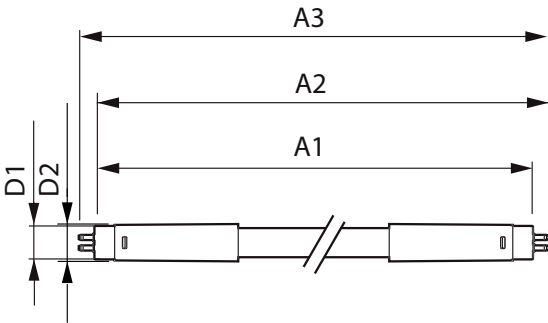

Essential LEDtube

Product Data

Full product code	871869673200700
Order product name	CorePro LEDtube 600mm 8W865 G5 I APR
EAN/UPC – product	8718696732007
Order code	929001380808
Numerator – quantity per pack	1

Numerator – packs per outer box	20
Material no. (12NC)	929001380808
Net weight (piece)	0.080 kg

Dimensional drawing

TLED 600mm 100-240V 8-14W 1050lm 6500K

Product	D1	D2	A1	A2	A3
ESSENTIAL LEDtube 600mm 8W865 G5 I APR	15.8 mm	19 mm	549 mm	556.1 mm	563.2 mm

Photometric data

ESSENTIAL LEDtube 8W G5 865 APR