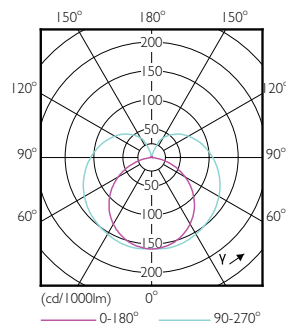

Essential LEDtube

Product Data

Full product code	871869673200700
Order product name	CorePro LEDtube 600mm 8W865 G5 I APR
EAN/UPC – product	8718696732007
Order code	929001380808
Numerator – quantity per pack	1

Numerator – packs per outer box	20
Material no. (12NC)	929001380808
Net weight (piece)	0.080 kg

Dimensional drawing

Product	D1	D2	A1	A2	A3
ESSENTIAL LEDtube 600mm 8W865 G5 I APR	15.8 mm	19 mm	549 mm	556.1 mm	563.2 mm

Photometric data

ESSENTIAL LEDtube 8W G5 865 APR