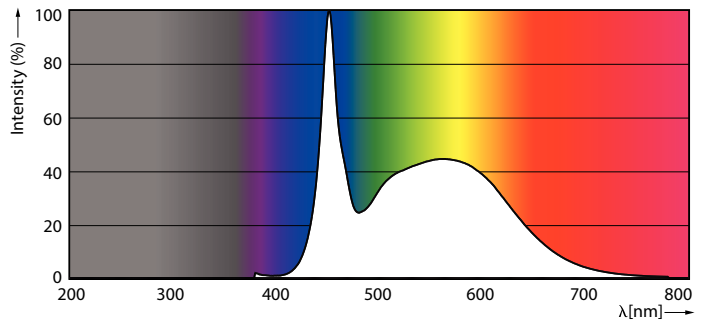

Essential LEDtube

Product Data

Full product code	871869673200700
Order product name	CorePro LEDtube 600mm 8W865 G5 I APR
EAN/UPC – product	8718696732007
Order code	929001380808
Numerator – quantity per pack	1

Numerator – packs per outer box	20
Material no. (12NC)	929001380808
Net weight (piece)	0.080 kg

Dimensional drawing

Product	D1	D2	A1	A2	A3
ESSENTIAL LEDtube 600mm 8W865 G5 I APR	15.8 mm	19 mm	549 mm	556.1 mm	563.2 mm

Photometric data

ESSENTIAL LEDtube 8W G5 865 APR