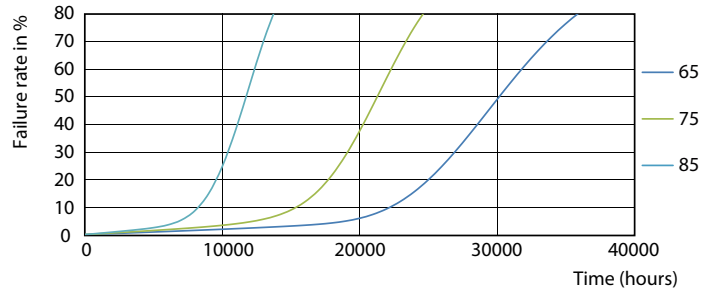

Product data

General Information		Warm Up Time to 60% Light (Nom)	
Cap-Base	G5 [G5]		0.5 s
EU RoHS compliant	Yes	Power Factor (Nom)	0.92
Nominal Lifetime (Nom)	30000 h	Voltage (Nom)	100-240 V
Switching Cycle	50000X	Temperature	
Light Technical		T-Ambient (Max)	45 °C
Color Code	865 [CCT of 6500K]	T-Ambient (Min)	-20 °C
Beam Angle (Nom)	200 °	T-Storage (Max)	65 °C
Luminous Flux (Nom)	1050 lm	T-Storage (Min)	-40 °C
Color Designation	Cool Daylight	T-Case Maximum (Nom)	70 °C
Correlated Color Temperature (Nom)	6500 K	Controls and Dimming	
Luminous Efficacy (rated) (Nom)	131.00 lm/W	Dimmable	No
Color Consistency	<6	Mechanical and Housing	
Color Rendering Index (Nom)	80	Product Length	600 mm
LLMF At End Of Nominal Lifetime (Nom)	70 %	Bulb Shape	Tube, double-ended
Operating and Electrical		Approval and Application	
Input Frequency	50 to 60 Hz	Energy Saving Product	Yes
Power (Nom)	8 W	Approval Marks	CE marking RoHS compliance KEMA Keur certificate
Lamp Current (Max)	89 mA		
Lamp Current (Min)	39 mA		
Starting Time (Nom)	0.5 s		

Photometric data

ESSENTIAL LEDtube 8W G5 865 APR

ESSENTIAL LEDtube 8W G5 865 APR

ESSENTIAL LEDtube 8W G5 840 APR

Essential LEDtube

Lifetime

ESSENTIAL LEDtube 8-16W G5 830-865 APR

ESSENTIAL LEDtube 8-16W G5 830-865 APR