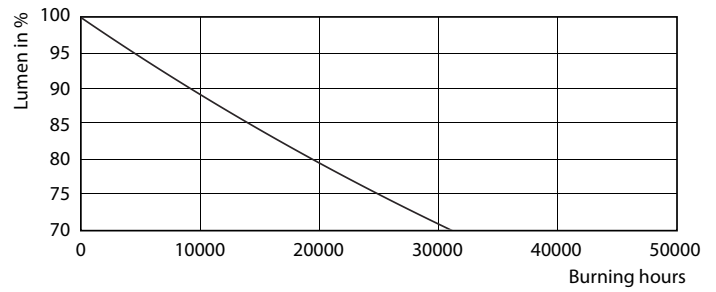

ESSENTIAL LEDtube 8W G5 865 APR

ESSENTIAL LEDtube 8W G5 840 APR

Essential LEDtube

Lifetime

ESSENTIAL LEDtube 8-16W G5 830-865 APR

ESSENTIAL LEDtube 8-16W G5 830-865 APR

ESSENTIAL LEDtube 8-16W G5 830-865 APR