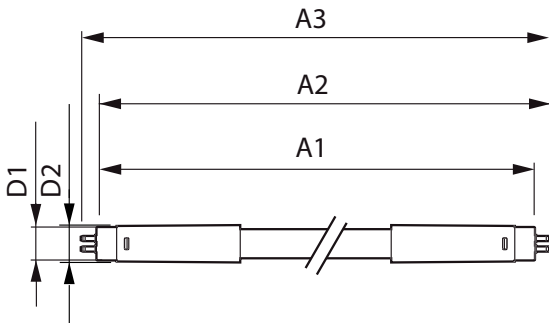

### Product data

General information		Warm Up Time to 60% Light (Nom)	
Cap-Base	G5 [ G5]		0.5 s
EU RoHS compliant	Yes	Power Factor (Nom)	0.92
Nominal Lifetime (Nom)	30000 h	Voltage (Nom)	100-240 V
Switching Cycle	50000	<b>Temperature</b>	
<b>Light technical</b>		T-Ambient (Max)	45 °C
Color Code	865 [ CCT of 6500K]	T-Ambient (Min)	-20 °C
Beam Angle (Nom)	200 °	T-Storage (Max)	65 °C
Luminous Flux (Nom)	1050 lm	T-Storage (Min)	-40 °C
Color Designation	Cool Daylight	T-Case Maximum (Nom)	70 °C
Correlated Color Temperature (Nom)	6500 K	<b>Controls and dimming</b>	
Luminous Efficacy (rated) (Nom)	131.00 lm/W	Dimmable	No
Color Consistency	<6	<b>Mechanical and housing</b>	
Color Rendering Index (Nom)	80	Product Length	600 mm
LLMF At End Of Nominal Lifetime (Nom)	70 %	Bulb Shape	Tube, double-ended
<b>Operating and electrical</b>		<b>Approval and application</b>	
Input Frequency	50 to 60 Hz	Energy Saving Product	Yes
Power (Nom)	8 W	Approval Marks	CE marking RoHS compliance KEMA Keur certificate
Lamp Current (Max)	89 mA		
Lamp Current (Min)	39 mA		
Starting Time (Nom)	0.5 s		

## Dimensional drawing

CorePro LEDtube 600mm 8W865 G5 I APR

Product	D1	D2	A1	A2	A3
CorePro LEDtube 600mm 8W865 G5 I APR	15.8 mm	19 mm	549 mm	556.1 mm	563.2 mm