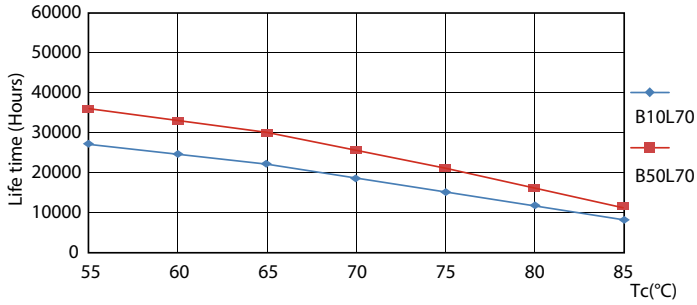

Product data

General Information		Warm Up Time to 60% Light (Nom)	
Cap-Base	G5 [G5]		0.5 s
EU RoHS compliant	Yes	Power Factor (Nom)	0.92
Nominal Lifetime (Nom)	30000 h	Voltage (Nom)	100-240 V
Switching Cycle	50000X	Temperature	
Light Technical		T-Ambient (Max)	45 °C
Color Code	865 [CCT of 6500K]	T-Ambient (Min)	-20 °C
Beam Angle (Nom)	200 °	T-Storage (Max)	65 °C
Luminous Flux (Nom)	1050 lm	T-Storage (Min)	-40 °C
Color Designation	Cool Daylight	T-Case Maximum (Nom)	70 °C
Correlated Color Temperature (Nom)	6500 K	Controls and Dimming	
Luminous Efficacy (rated) (Nom)	131.00 lm/W	Dimmable	No
Color Consistency	<6	Mechanical and Housing	
Color Rendering Index (Nom)	80	Product Length	600 mm
LLMF At End Of Nominal Lifetime (Nom)	70 %	Bulb Shape	Tube, double-ended
Operating and Electrical		Approval and Application	
Input Frequency	50 to 60 Hz	Energy Saving Product	Yes
Power (Nom)	8 W	Approval Marks	CE marking RoHS compliance KEMA Keur certificate
Lamp Current (Max)	89 mA		
Lamp Current (Min)	39 mA		
Starting Time (Nom)	0.5 s		

Photometric data

ESSENTIAL LEDtube 8W G5 865 APR

ESSENTIAL LEDtube 8W G5 865 APR

ESSENTIAL LEDtube 8W G5 840 APR

Essential LEDtube

Lifetime

ESSENTIAL LEDtube 8-16W G5 830-865 APR

ESSENTIAL LEDtube 8-16W G5 830-865 APR