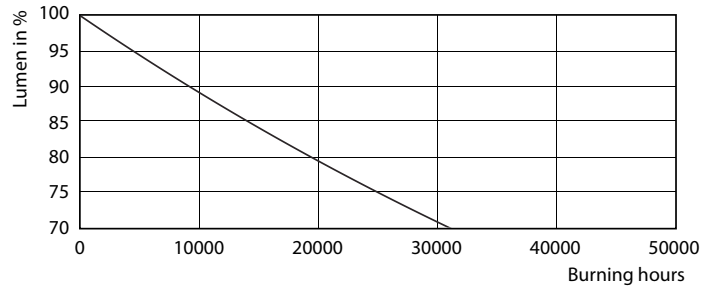

Product data

General Information		Warm Up Time to 60% Light (Nom)	
Cap-Base	G5 [G5]		0.5 s
EU RoHS compliant	Yes	Power Factor (Nom)	0.92
Nominal Lifetime (Nom)	30000 h	Voltage (Nom)	100-240 V
Switching Cycle	50000X	Temperature	
Light Technical		T-Ambient (Max)	45 °C
Color Code	865 [CCT of 6500K]	T-Ambient (Min)	-20 °C
Beam Angle (Nom)	200 °	T-Storage (Max)	65 °C
Luminous Flux (Nom)	1050 lm	T-Storage (Min)	-40 °C
Color Designation	Cool Daylight	T-Case Maximum (Nom)	70 °C
Correlated Color Temperature (Nom)	6500 K	Controls and Dimming	
Luminous Efficacy (rated) (Nom)	131.00 lm/W	Dimmable	No
Color Consistency	<6	Mechanical and Housing	
Color Rendering Index (Nom)	80	Product Length	600 mm
LLMF At End Of Nominal Lifetime (Nom)	70 %	Bulb Shape	Tube, double-ended
Operating and Electrical		Approval and Application	
Input Frequency	50 to 60 Hz	Energy Saving Product	Yes
Power (Nom)	8 W	Approval Marks	CE marking RoHS compliance KEMA Keur certificate
Lamp Current (Max)	89 mA		
Lamp Current (Min)	39 mA		
Starting Time (Nom)	0.5 s		

Photometric data

ESSENTIAL LEDtube 8W G5 865 APR

ESSENTIAL LEDtube 8W G5 865 APR

ESSENTIAL LEDtube 8W G5 840 APR

Essential LEDtube

Lifetime

ESSENTIAL LEDtube 8-16W G5 830-865 APR

ESSENTIAL LEDtube 8-16W G5 830-865 APR