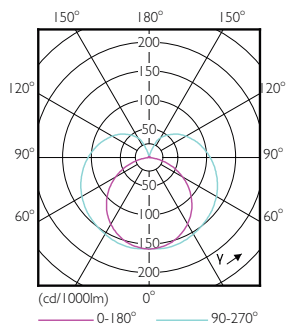

ESSENTIAL LEDtube 8W G5 865 APR

ESSENTIAL LEDtube 8W G5 840 APR