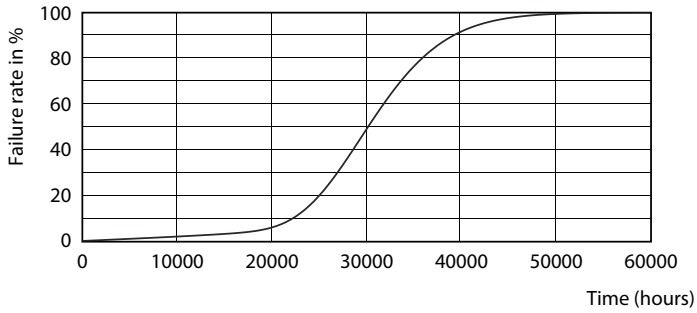

Product data

General Information		Warm Up Time to 60% Light (Nom)	
Cap-Base	G5 [G5]		0.5 s
EU RoHS compliant	Yes	Power Factor (Nom)	0.92
Nominal Lifetime (Nom)	30000 h	Voltage (Nom)	100-240 V
Switching Cycle	50000X	Temperature	
Light Technical		T-Ambient (Max)	45 °C
Color Code	865 [CCT of 6500K]	T-Ambient (Min)	-20 °C
Beam Angle (Nom)	200 °	T-Storage (Max)	65 °C
Luminous Flux (Nom)	1050 lm	T-Storage (Min)	-40 °C
Color Designation	Cool Daylight	T-Case Maximum (Nom)	70 °C
Correlated Color Temperature (Nom)	6500 K	Controls and Dimming	
Luminous Efficacy (rated) (Nom)	131.00 lm/W	Dimmable	No
Color Consistency	<6	Mechanical and Housing	
Color Rendering Index (Nom)	80	Product Length	600 mm
LLMF At End Of Nominal Lifetime (Nom)	70 %	Bulb Shape	Tube, double-ended
Operating and Electrical		Approval and Application	
Input Frequency	50 to 60 Hz	Energy Saving Product	Yes
Power (Nom)	8 W	Approval Marks	CE marking RoHS compliance KEMA Keur certificate
Lamp Current (Max)	89 mA		
Lamp Current (Min)	39 mA		
Starting Time (Nom)	0.5 s		

Photometric data

ESSENTIAL LEDtube 8W G5 865 APR

ESSENTIAL LEDtube 8W G5 865 APR

ESSENTIAL LEDtube 8W G5 840 APR

Essential LEDtube

Lifetime

ESSENTIAL LEDtube 8-16W G5 830-865 APR

ESSENTIAL LEDtube 8-16W G5 830-865 APR