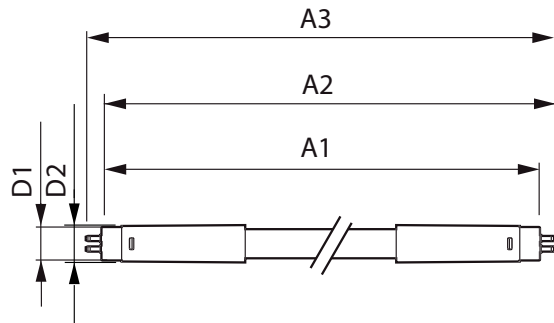

Product data

General Information		Warm Up Time to 60% Light (Nom)	
Cap-Base	G5 [G5]		0.5 s
EU RoHS compliant	Yes	Power Factor (Nom)	0.92
Nominal Lifetime (Nom)	30000 h	Voltage (Nom)	100-240 V
Switching Cycle	50000X	Temperature	
Light Technical		T-Ambient (Max)	45 °C
Color Code	865 [CCT of 6500K]	T-Ambient (Min)	-20 °C
Beam Angle (Nom)	200 °	T-Storage (Max)	65 °C
Luminous Flux (Nom)	1050 lm	T-Storage (Min)	-40 °C
Color Designation	Cool Daylight	T-Case Maximum (Nom)	70 °C
Correlated Color Temperature (Nom)	6500 K	Controls and Dimming	
Luminous Efficacy (rated) (Nom)	131.00 lm/W	Dimmable	No
Color Consistency	<6	Mechanical and Housing	
Color Rendering Index (Nom)	80	Product Length	600 mm
LLMF At End Of Nominal Lifetime (Nom)	70 %	Bulb Shape	Tube, double-ended
Operating and Electrical		Approval and Application	
Input Frequency	50 to 60 Hz	Energy Saving Product	Yes
Power (Nom)	8 W	Approval Marks	CE marking RoHS compliance KEMA Keur certificate
Lamp Current (Max)	89 mA		
Lamp Current (Min)	39 mA		
Starting Time (Nom)	0.5 s		

Essential LEDtube

Energy Consumption kWh/1000 h	8 kWh
Product Data	
Full product code	871869673200700
Order product name	CorePro LEDtube 600mm 8W865 G5 I APR
EAN/UPC - Product	8718696732007
Order code	929001380808

Numerator - Quantity Per Pack	1
Numerator - Packs per outer box	20
Material Nr. (12NC)	929001380808
Net Weight (Piece)	0.080 kg

Dimensional drawing

TLED 600mm 100-240V 8-14W 1050lm 6500K

Product	D1	D2	A1	A2	A3
CorePro LEDtube 600mm 8W865 G5 I APR	15.8 mm	19 mm	549 mm	556.1 mm	563.2 mm