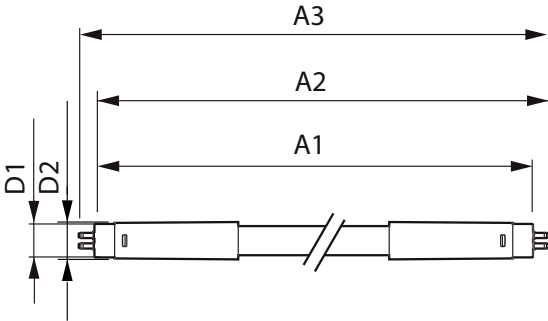

| Power Factor (Nom) | 0.92 |
|-------------------------------|--|
| Voltage (Nom) | 100-240 V |
| Temperature | |
| T-Ambient (Max) | 45 °C |
| T-Ambient (Min) | -20 °C |
| T-Storage (Max) | 65 °C |
| T-Storage (Min) | -40 °C |
| T-Case Maximum (Nom) | 70 °C |
| Controls and Dimming | |
| Dimmable | No |
| Mechanical and Housing | |
| Product Length | 600 mm |
| Approval and Application | |
| Energy Efficiency Label (EEL) | A++ |
| Energy Saving Product | Yes |
| Approval Marks | CE marking RoHS compliance KEMA Keur certificate |
| Energy Consumption kWh/1000 h | 8 kWh |

Essential LEDtube

Product Data

| | |
|-------------------------------|--|
| Full product code | 871869673200700 |
| Order product name | ESSENTIAL LEDtube 600mm 8W865 G5 I APR |
| EAN/UPC - Product | 8718696732007 |
| Order code | 929001380808 |
| Numerator - Quantity Per Pack | 1 |

| | |
|---------------------------------|--------------|
| Numerator - Packs per outer box | 20 |
| Material Nr. (12NC) | 929001380808 |
| Net Weight (Piece) | 0.090 kg |

Dimensional drawing

TLED 600mm 100-240V 8-14W 1050lm 6500K

| Product | D1 | D2 | A1 | A2 | A3 |
|--|---------|-------|--------|----------|----------|
| ESSENTIAL LEDtube 600mm 8W865 G5 I APR | 15.8 mm | 19 mm | 549 mm | 556.1 mm | 563.2 mm |

Photometric data

ESSENTIAL LEDtube 8W G5 865 APR