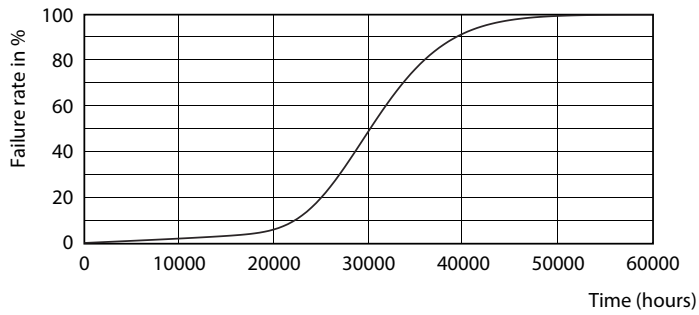

ESSENTIAL LEDtube 8W G5 865 APR

ESSENTIAL LEDtube 8W G5 840 APR

Essential LEDtube

Lifetime

ESSENTIAL LEDtube 8-16W G5 830-865 APR

ESSENTIAL LEDtube 8-16W G5 830-865 APR

ESSENTIAL LEDtube 8-16W G5 830-865 APR