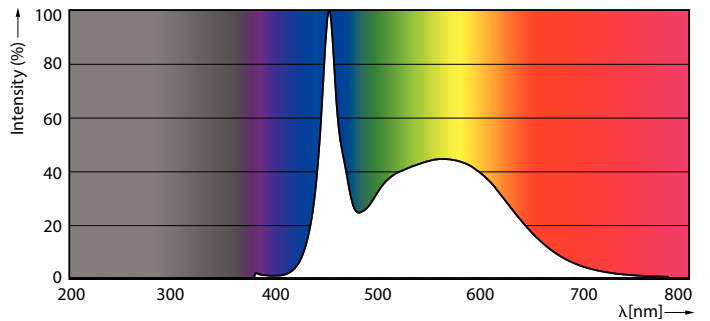

ESSENTIAL LEDtube 8W G5 865 APR