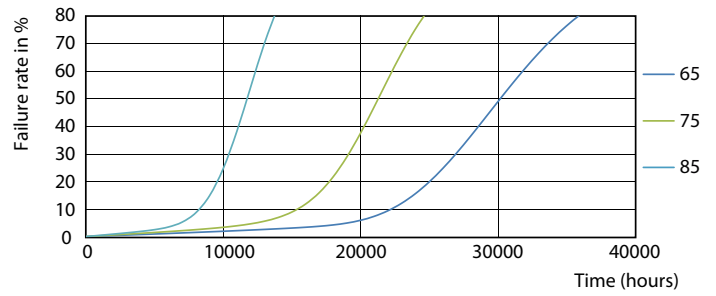

Essential LEDtube

Lifetime

ESSENTIAL LEDtube 8-16W G5 830-865 APR