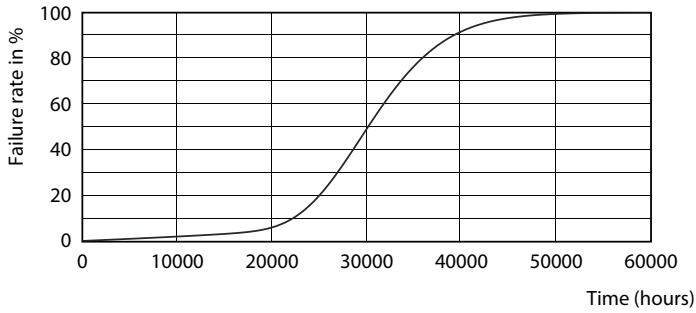

Product data

Operating and Electrical		Color rendering index (CRI)		80
Line Frequency	50 to 60 Hz	LLMF At End Of Nominal Lifetime (Nom)		70 %
Input Frequency	50 to 60 Hz	Temperature		
Power Consumption	16 W	Ambient temperature range	-20 °C to 45 °C	
Starting Time (Nom)	0.5 s	T-Case Maximum (Nom)	70 °C	
Warm-up time to 60% light	0.5 s	Controls and Dimming		
Power Factor (Fraction)	0.92	Dimmable	No	
Voltage (Nom)	100-240 V	Mechanical and Housing		
General Information		Product Length	1,200 mm	
Cap-Base	G5 [G5]	Bulb Shape	Tube, double-ended	
Nominal lifetime	30,000 hour(s)	Approval and Application		
Switching Cycle	50,000	Energy Saving Product	Yes	
Lighting Technology	LED	Approval Marks	CE marking RoHS compliance KEMA Keur certificate	
Light Technical		Energy Consumption kWh/1000 h	16 kWh	
Color Code	830 [CCT of 3000K]	EU RoHS compliant	Yes	
Beam Angle (Nom)	200 degree(s)	Product Data		
Luminous Flux	2,000 lumen	Full product code	871869673202100	
Color Designation	White (WH)			
Correlated Color Temperature (Nom)	3000 K			
Luminous Efficacy (rated) (Nom)	125.00 lm/W			
Color Consistency	<6			

Light Distribution Diagram - CorePro LEDtube 1200mm 16W830 G5 I APR

Essential LEDtube

Lifetime

Life Expectancy Diagram - CorePro LEDtube 1200mm 16W830 G5 I APR

Life Expectancy Diagram - CorePro LEDtube 1200mm 16W830 G5 I APR