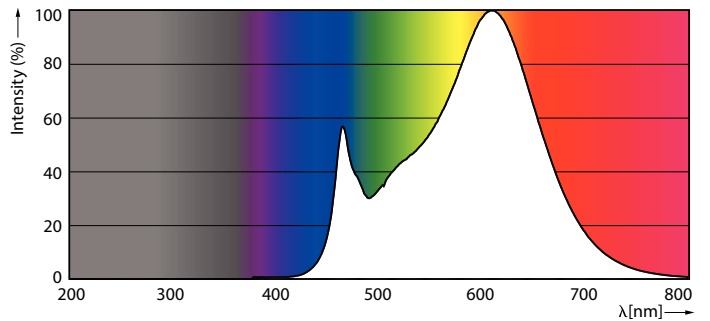

Essential LEDtube

Product Data

Full product code	871869673202100
Order product name	ESSENTIAL LEDtube 1200mm 16W830 G5 I APR
EAN/UPC – product	8718696732021
Order code	73202100
Numerator – quantity per pack	1

Numerator – packs per outer box	20
Material no. (12NC)	929001380908
Net weight (piece)	0.180 kg

Dimensional drawing

Product	D1	D2	A1	A2	A3
ESSENTIAL LEDtube 1200mm 16W830 G5 I APR	15.8 mm	19 mm	1149 mm	1156.1 mm	1163.2 mm

Photometric data

ESSENTIAL LEDtube 16W G5 830 APR