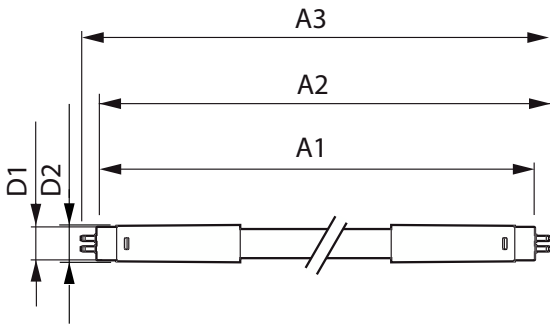

Essential LEDtube

Order product name	CorePro LEDtube 1200mm 16W830 G5 I APR
Order code	73202100
Numerator - Quantity Per Pack	1
Numerator - Packs per outer box	20
Material number (12NC)	929001380908

Full product name	CorePro LEDtube 1200mm 16W830 G5 I APR
EAN/UPC - Case	8718696732038

Dimensional drawing

Product	D1	D2	A1	A2	A3
CorePro LEDtube 1200mm 16W830 G5 I APR	15.8 mm	19 mm	1,149 mm	1,156.1 mm	1,163.2 mm

Photometric data