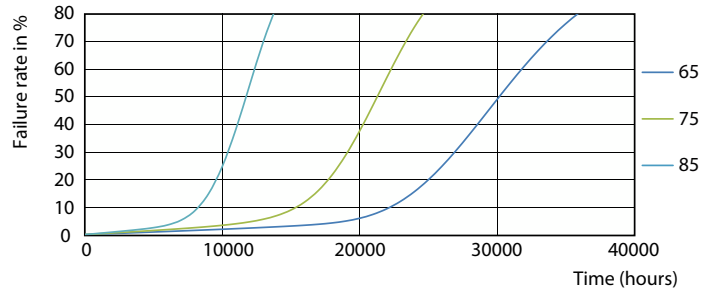

Essential LEDtube

Lifetime

Life Expectancy Diagram - CorePro LEDtube 1200mm 16W830 G5 I APR

Life Expectancy Diagram - CorePro LEDtube 1200mm 16W830 G5 I APR