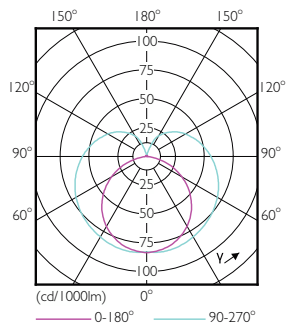

Light Distribution Diagram - CorePro LEDtube 1200mm 16W830 G5 I APR