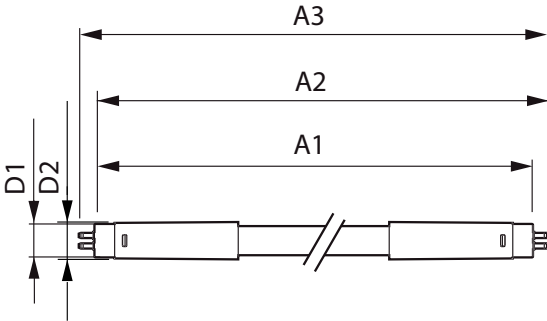

Essential LEDtube

Product Data

Full product code	871869673202100
Order product name	ESSENTIAL LEDtube 1200mm 16W830 G5 I APR
EAN/UPC – product	8718696732021
Order code	73202100
Numerator – quantity per pack	1

Numerator – packs per outer box	20
Material no. (12NC)	929001380908
Net weight (piece)	0.180 kg

Dimensional drawing

TLED 1200mm 100-240V 16-28W 3000K

Product	D1	D2	A1	A2	A3
ESSENTIAL LEDtube 1200mm 16W830 G5 I APR	15.8 mm	19 mm	1149 mm	1156.1 mm	1163.2 mm

Photometric data

ESSENTIAL LEDtube 16W G5 830 APR