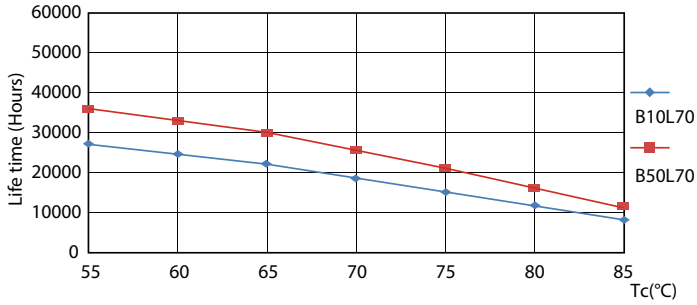

Essential LEDtube

Lifetime

Life Expectancy Diagram - CorePro LEDtube 1200mm 16W830 G5 I APR

Life Expectancy Diagram - CorePro LEDtube 1200mm 16W830 G5 I APR