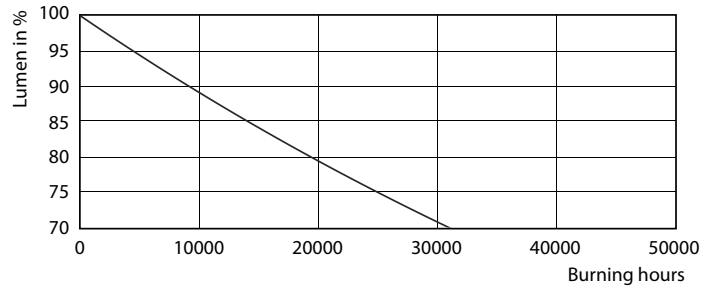

Product data

Operating and Electrical		Color rendering index (CRI)		80
Line Frequency	50 to 60 Hz	LLMF At End Of Nominal Lifetime (Nom)		70 %
Input Frequency	50 to 60 Hz	Temperature		
Power Consumption	16 W	Ambient temperature range	-20 °C to 45 °C	
Starting Time (Nom)	0.5 s	T-Case Maximum (Nom)	70 °C	
Warm-up time to 60% light	0.5 s	Controls and Dimming		
Power Factor (Fraction)	0.92	Dimmable	No	
Voltage (Nom)	100-240 V	Mechanical and Housing		
General Information		Product Length	1,200 mm	
Cap-Base	G5 [G5]	Bulb Shape	Tube, double-ended	
Nominal lifetime	30,000 hour(s)	Approval and Application		
Switching Cycle	50,000	Energy Saving Product	Yes	
Lighting Technology	LED	Approval Marks	CE marking RoHS compliance KEMA Keur certificate	
Light Technical		Energy Consumption kWh/1000 h	16 kWh	
Color Code	830 [CCT of 3000K]	EU RoHS compliant	Yes	
Beam Angle (Nom)	200 degree(s)	Product Data		
Luminous Flux	2,000 lumen	Full product code	871869673202100	
Color Designation	White (WH)			
Correlated Color Temperature (Nom)	3000 K			
Luminous Efficacy (rated) (Nom)	125.00 lm/W			
Color Consistency	<6			

Dimensional drawing

Product	D1	D2	A1	A2	A3
CorePro LEDtube 1200mm 16W830 G5 I APR	15.8 mm	19 mm	1,149 mm	1,156.1 mm	1,163.2 mm

Photometric data

General Information E1 Photo Lighting E1 Page 117

Spectral Power Distribution Colour - CorePro LEDtube 1200mm 16W830 G5 I APR

Light Distribution Diagram - CorePro LEDtube 1200mm 16W830 G5 I APR

Essential LEDtube

Lifetime

Life Expectancy Diagram - CorePro LEDtube 1200mm 16W830 G5 I APR

Life Expectancy Diagram - CorePro LEDtube 1200mm 16W830 G5 I APR