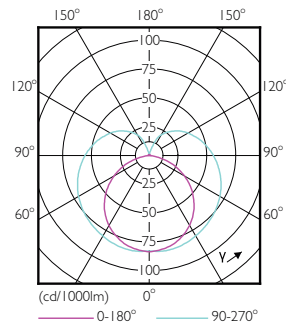

Essential LEDtube

Product Data

Full product code	871869673202100
Order product name	ESSENTIAL LEDtube 1200mm 16W830 G5 I APR
EAN/UPC – product	8718696732021
Order code	73202100
Numerator – quantity per pack	1

Numerator – packs per outer box	20
Material no. (12NC)	929001380908
Net weight (piece)	0.180 kg

Dimensional drawing

Product	D1	D2	A1	A2	A3
ESSENTIAL LEDtube 1200mm 16W830 G5 I APR	15.8 mm	19 mm	1149 mm	1156.1 mm	1163.2 mm

Photometric data

ESSENTIAL LEDtube 16W G5 830 APR