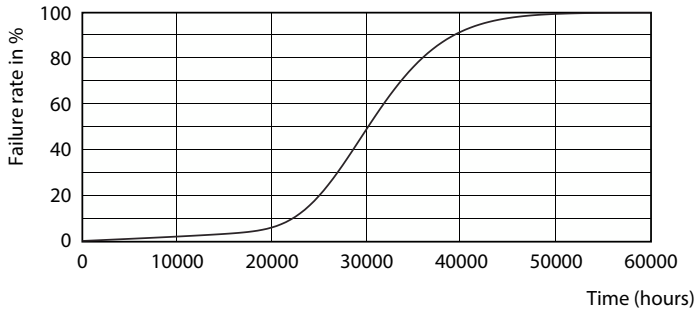

Life Expectancy Diagram - CorePro LEDtube 1200mm 16W830 G5 I APR

Lumen Maintenance Diagram - CorePro LEDtube 1200mm 16W830 G5 I APR