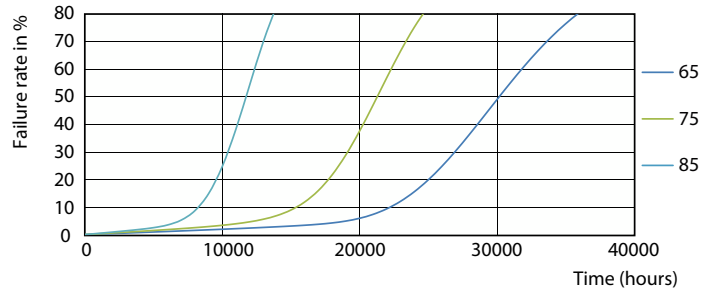

Essential LEDtube

Lifetime

Life Expectancy Diagram - CorePro LEDtube 1200mm 16W830 G5 I APR