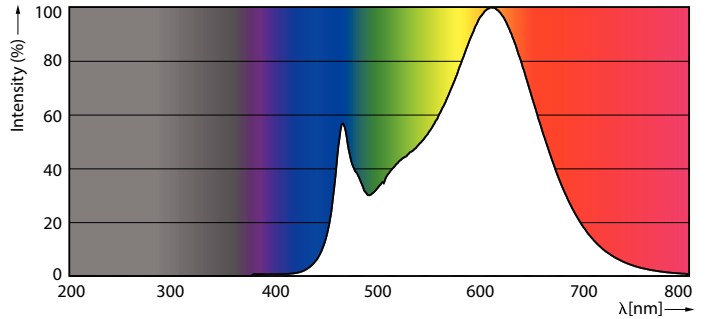

General uniform lighting - CorePro LEDtube 1200mm 16W830 G5 I APR

Spectral Power Distribution Colour - CorePro LEDtube 1200mm 16W830 G5 I APR