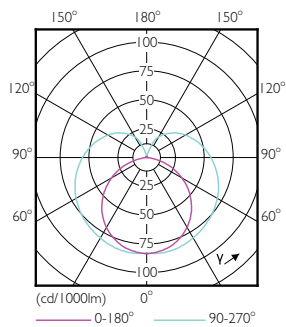

Light Distribution Diagram - CorePro LEDtube 1200mm 16W830 G5 I APR