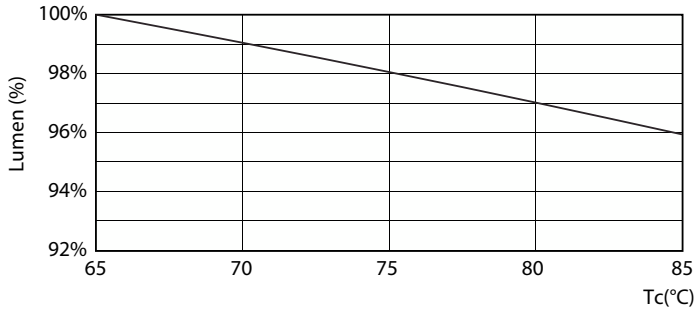

Lumen Maintenance Diagram - CorePro LEDtube 1200mm 16W830 G5 I APR