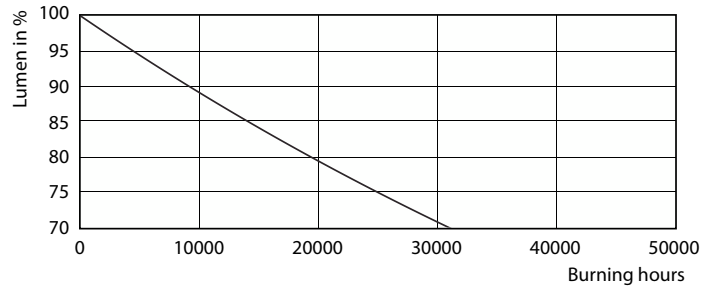

Life Expectancy Diagram - CorePro LEDtube 1200mm 16W830 G5 I APR

Lumen Maintenance Diagram - CorePro LEDtube 1200mm 16W830 G5 I APR