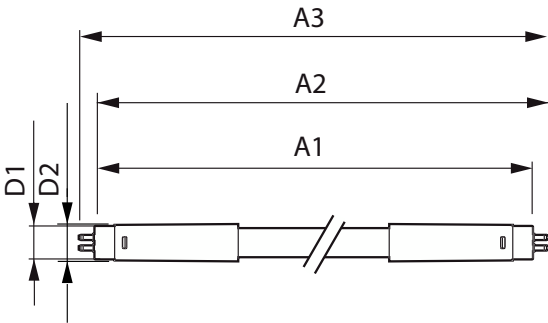

### Product data

General Information		Lamp Current (Min)	
Cap-Base	G5		77 mA
Nominal lifetime	30,000 hour(s)	Starting Time (Nom)	0.5 s
Switching Cycle	50,000	Warm-up time to 60% light	0.5 s
Lighting Technology	LED	Power Factor (Fraction)	0.92
EU RoHS compliant	Yes	Voltage (Nom)	100-240 V
Light Technical		Temperature	
Color Code	830 [CCT of 3000K]	Ambient temperature range	-20 °C to 45 °C
Beam Angle (Nom)	200 degree(s)	T-Case Maximum (Nom)	70 °C
Luminous Flux	2,000 lm	Controls and Dimming	
Color Designation	White (WH)	Dimmable	No
Correlated Color Temperature (Nom)	3000 K	Mechanical and Housing	
Luminous Efficacy (rated) (Nom)	125.00 lm/W	Product Length	1,200 mm
Color Consistency	<6	Bulb Shape	T5
Color rendering index (CRI)	80	Approval and Application	
LLMF At End Of Nominal Lifetime (Nom)	70 %	Energy Saving Product	Yes
Operating and Electrical		Approval Marks	CE marking RoHS compliance KEMA Keur certificate
Line Frequency	50 to 60 Hz	Energy Consumption kWh/1000 h	16 kWh
Input Frequency	50 to 60 Hz		
Power Consumption	16 W		
Lamp Current (Max)	177 mA		

## Dimensional drawing

Product	D1	D2	A1	A2	A3
CorePro LEDtube 1200mm 16W830 G5 I APR	15.8 mm	19 mm	1,149 mm	1,156.1 mm	1,163.2 mm