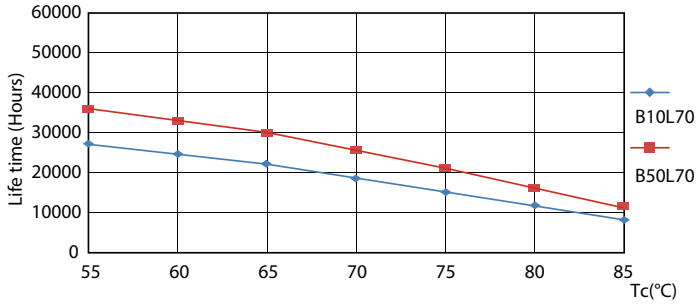

Essential LEDtube

Lifetime

Life Expectancy Diagram - CorePro LEDtube 1200mm 16W830 G5 I APR