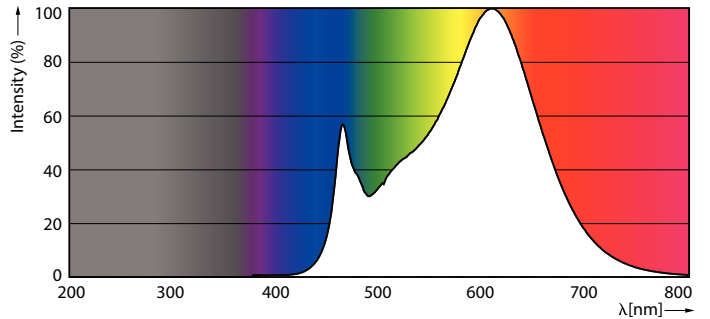

ESSENTIAL LEDtube 16W G5 830 APR