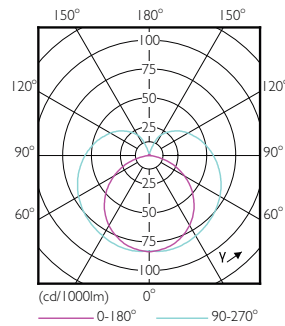

Essential LEDtube

Product Data

Full product code	871869673202100
Order product name	CorePro LEDtube 1200mm 16W830 G5 I APR
EAN/UPC – product	8718696732021
Order code	929001380908
Numerator – quantity per pack	1

Numerator – packs per outer box	20
Material no. (12NC)	929001380908
Net weight (piece)	0.162 kg

Dimensional drawing

Product	D1	D2	A1	A2	A3
ESSENTIAL LEDtube 1200mm 16W830 G5 I APR	15.8 mm	19 mm	1149 mm	1156.1 mm	1163.2 mm

Photometric data

ESSENTIAL LEDtube 16W G5 830 APR