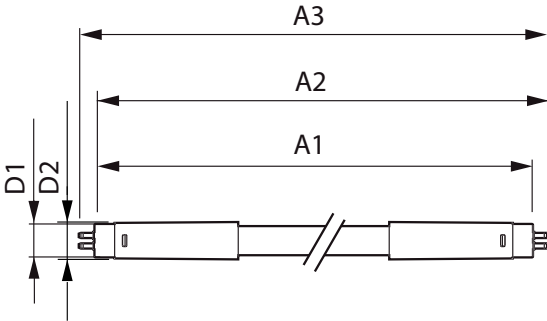

Product data

General Information	
Cap base	G5 [G5]
Main application	Industrial
Nominal lifetime (nom.)	30000 h
Switching cycle	50000X
B50L70	30000 h
Light Technical	
Colour Code	830 [CCT of 3,000 K]
Lamp Luminous Flux 25°C EL (Nom)	2000 lm
Lamp Luminous Flux (Nom)	2000 lm
Colour Temperature, horizontal (Nom)	3000 K
Colour consistency	<6
Colour Rendering Index, horiz (Nom)	80
LLMF at end of nominal lifetime (nom.)	70 %
Operating and Electrical	
Input frequency	50 to 60 Hz
Power (Rated) (Nom)	16 W
Lamp current (max.)	177 mA
Lamp current (min.)	77 mA
Starting time (nom.)	0.5 s
Warm-up time to 60% light (nom.)	0.5 s

Power factor (nom.)	0.92
Voltage (Nom)	100–240 V
Temperature	
T ambient (max.)	45 °C
T ambient (min.)	-20 °C
T storage (max.)	65 °C
T storage (min.)	-40 °C
T-Case maximum (nom.)	70 °C
Controls and Dimming	
Dimmable	No
Mechanical and Housing	
Product length	1200 mm
Approval and Application	
Energy efficiency label (EEL)	A++
Energy-saving product	Yes
Approval marks	CE marking RoHS compliance KEMA Keur certificate
Energy Consumption kWh/1000 h	16 kWh

Essential LEDtube

Product Data

Full product code	871869673202100
Order product name	CorePro LEDtube 1200mm 16W830 G5 I APR
EAN/UPC – product	8718696732021
Order code	929001380908
Numerator – quantity per pack	1

Numerator – packs per outer box	20
Material no. (12NC)	929001380908
Net weight (piece)	0.162 kg

Dimensional drawing

TLED 1200mm 100-240V 16-28W 3000K

Product	D1	D2	A1	A2	A3
ESSENTIAL LEDtube 1200mm 16W830 G5 I APR	15.8 mm	19 mm	1149 mm	1156.1 mm	1163.2 mm