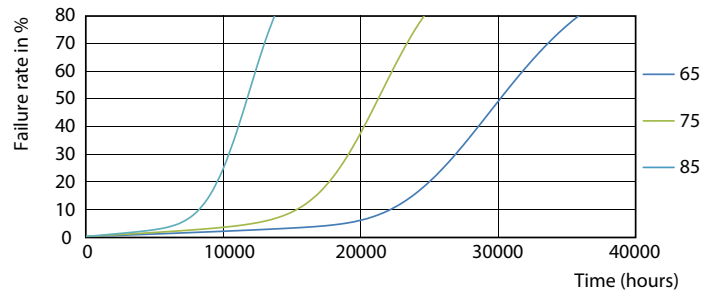

Essential LEDtube

Lifetime

Life Expectancy Diagram - CorePro LEDtube 1200mm 16W840 G5 I APR