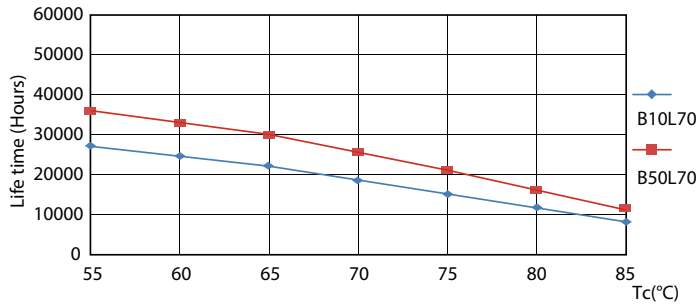

Essential LEDtube

Lifetime

Life Expectancy Diagram - CorePro LEDtube 1200mm 16W840 G5 I APR