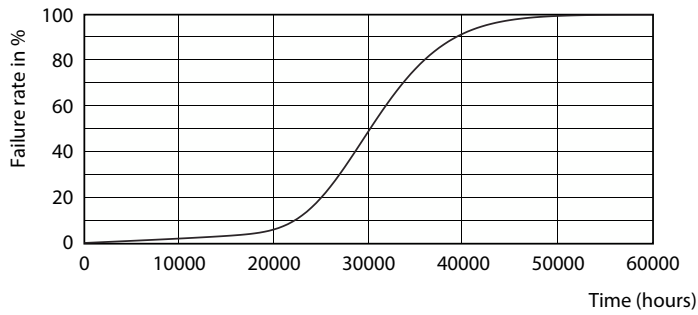

Life Expectancy Diagram - CorePro LEDtube 1200mm 16W840 G5 I APR

Lumen Maintenance Diagram - CorePro LEDtube 1200mm 16W840 G5 I APR