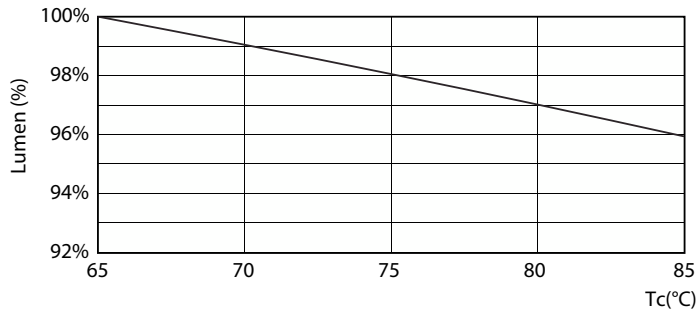

Lumen Maintenance Diagram - CorePro LEDtube 1200mm 16W840 G5 I APR