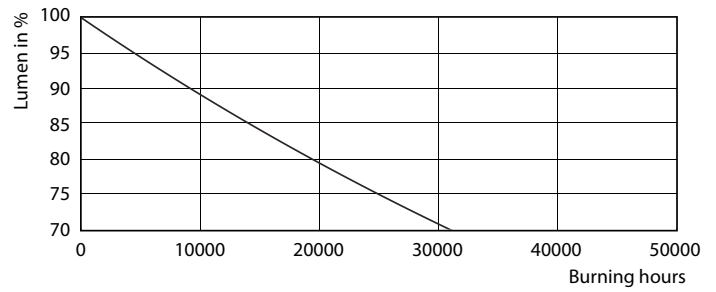

Life Expectancy Diagram - CorePro LEDtube 1200mm 16W840 G5 I APR

Lumen Maintenance Diagram - CorePro LEDtube 1200mm 16W840 G5 I APR