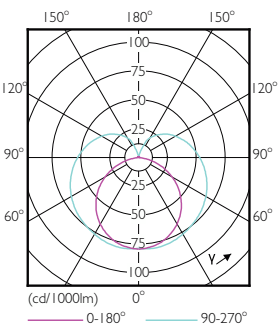

Light Distribution Diagram - CorePro LEDtube 1200mm 16W840 G5 I APR