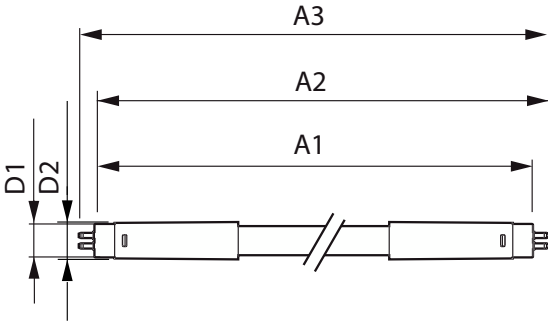

Essential LEDtube

Product Data

Order product name	CorePro LEDtube 1200mm 16W840 G5 I APR
Full product name	CorePro LEDtube 1200mm 16W840 G5 I APR
Full product code	871869673204500
Order code	929001381008
Material Nr. (12NC)	929001381008

Numerator - Quantity Per Pack	1
EAN/UPC - Product/Case	8718696732045
Numerator - Packs per outer box	20
EAN/UPC - Case	8718696732052

Dimensional drawing

Product	D1	D2	A1	A2	A3
CorePro LEDtube 1200mm 16W840 G5 I APR	15.8 mm	19 mm	1,149 mm	1,156.1 mm	1,163.2 mm

Photometric data