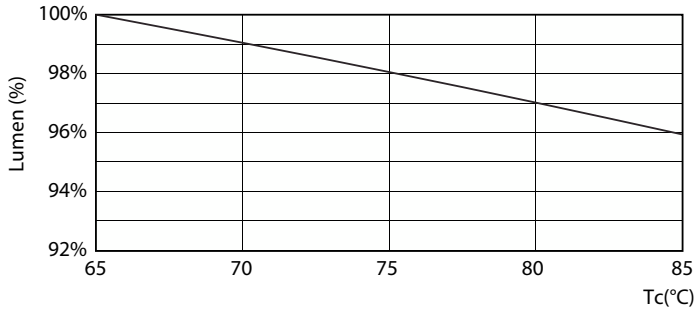

Lumen Maintenance Diagram - CorePro LEDtube 1200mm 16W840 G5 I APR