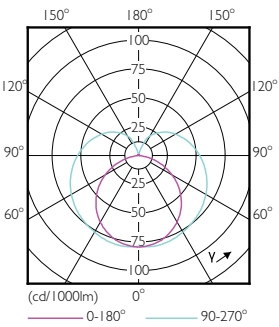

Product data

General Information	
Cap-Base	G5
Nominal lifetime	30,000 hour(s)
Switching Cycle	50,000
Lighting Technology	LED
EU RoHS compliant	Yes
Light Technical	
Color Code	840 [CCT of 4000K]
Beam Angle (Nom)	200 degree(s)
Luminous Flux	2,100 lm
Color Designation	Cool White (CW)
Correlated Color Temperature (Nom)	4000 K
Luminous Efficacy (rated) (Nom)	131.00 lm/W
Color Consistency	<6
Color rendering index (CRI)	80
LLMF At End Of Nominal Lifetime (Nom)	70 %
Operating and Electrical	
Line Frequency	50 to 60 Hz
Input Frequency	50 to 60 Hz
Power Consumption	16 W
Lamp Current (Max)	178 mA

Lamp Current (Min)	77 mA
Starting Time (Nom)	0.5 s
Warm-up time to 60% light	0.5 s
Power Factor (Fraction)	0.92
Voltage (Nom)	100-240 V
Temperature	
Ambient temperature range	-20 °C to 45 °C
T-Case Maximum (Nom)	70 °C
Controls and Dimming	
Dimmable	No
Mechanical and Housing	
Product Length	1,200 mm
Bulb Shape	T5
Approval and Application	
Energy Saving Product	Yes
Approval Marks	CE marking RoHS compliance KEMA Keur certificate
Energy Consumption kWh/1000 h	16 kWh

Photometric data

General uniform lighting - CorePro LEDtube 1200mm 16W840 G5 I APR

Spectral Power Distribution Colour - CorePro LEDtube 1200mm 16W840 G5 I APR

Light Distribution Diagram - CorePro LEDtube 1200mm 16W840 G5 I APR