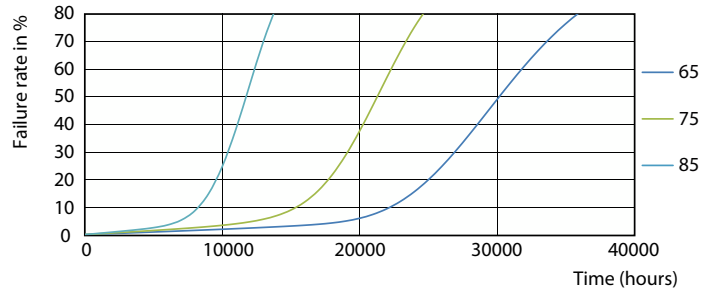

Essential LEDtube

Lifetime

Life Expectancy Diagram - CorePro LEDtube 1200mm 16W840 G5 I APR