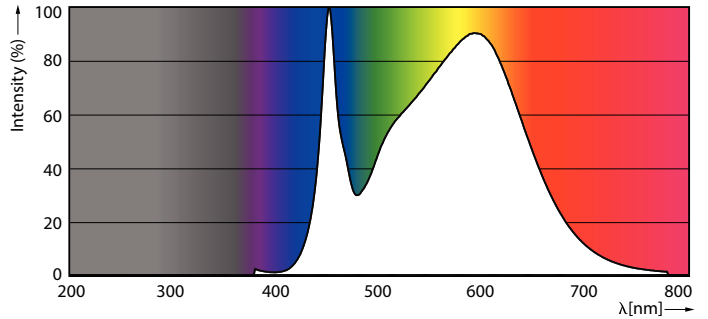

General uniform lighting - CorePro LEDtube 1200mm 16W840 G5 I APR

Spectral Power Distribution Colour - CorePro LEDtube 1200mm 16W840 G5 I APR