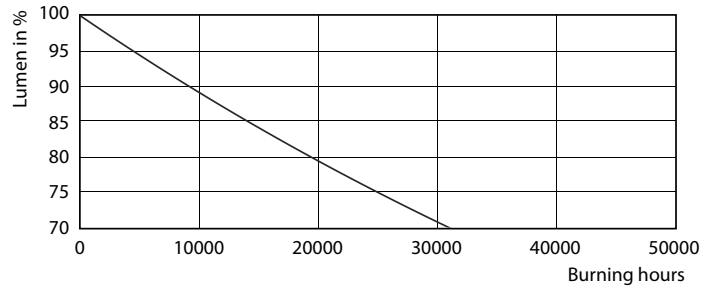

Life Expectancy Diagram - CorePro LEDtube 1200mm 16W840 G5 I APR

Lumen Maintenance Diagram - CorePro LEDtube 1200mm 16W840 G5 I APR