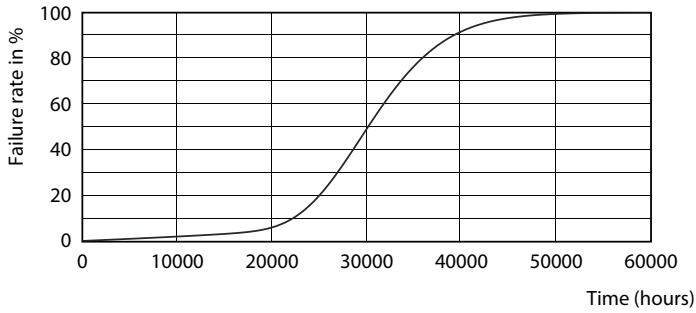

Life Expectancy Diagram - CorePro LEDtube 1200mm 16W840 G5 I APR

Lumen Maintenance Diagram - CorePro LEDtube 1200mm 16W840 G5 I APR