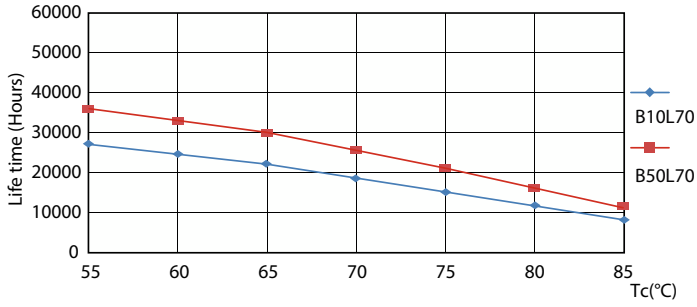

Essential LEDtube

Lifetime

Life Expectancy Diagram - CorePro LEDtube 1200mm 16W840 G5 I APR