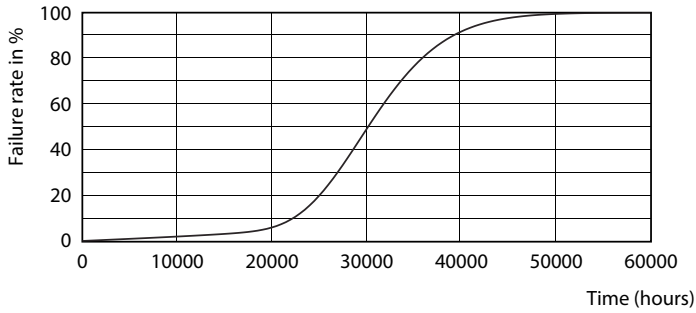

ESSENTIAL LEDtube 8-16W G5 830-865 APR

ESSENTIAL LEDtube 8-16W G5 830-865 APR