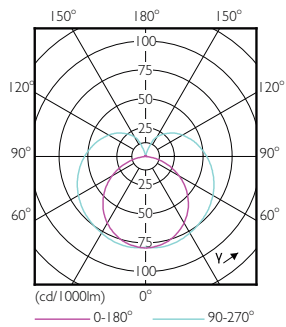

ESSENTIAL LEDtube 16W G5 840 APR

ESSENTIAL LEDtube 16W G5 840 APR