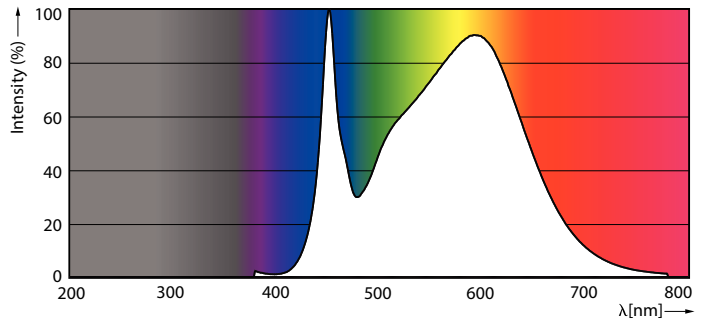

ESSENTIAL LEDtube 16W G5 840 APR