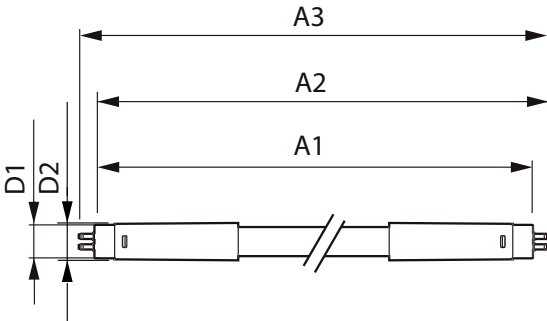

Essential LEDtube

Product Data

Full product code	871869673204500
Order product name	ESSENTIAL LEDtube 1200mm 16W840 G5 I APR
EAN/UPC - Product	8718696732045
Order code	929001381008

Numerator - Quantity Per Pack	1
Numerator - Packs per outer box	20
Material Nr. (12NC)	929001381008
Net Weight (Piece)	0.180 kg

Dimensional drawing

TLED 1200mm 100-240V 16-28W 4000K

Product	D1	D2	A1	A2	A3
ESSENTIAL LEDtube 1200mm 16W840 G5 I APR	15.8 mm	19 mm	1149 mm	1156.1 mm	1163.2 mm

Photometric data