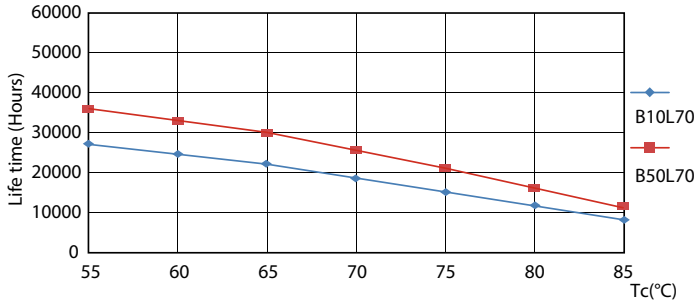

Essential LEDtube

Lifetime

ESSENTIAL LEDtube 8-16W G5 830-865 APR