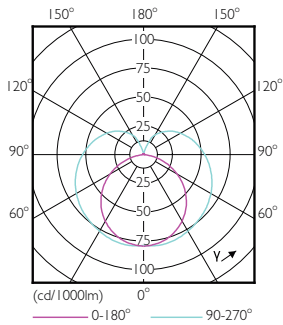

ESSENTIAL LEDtube 16W G5 840 APR