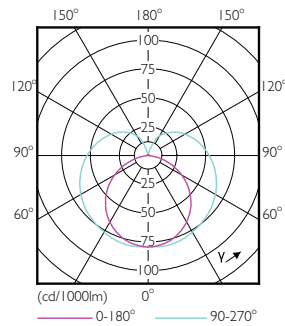

Essential LEDtube

Product Data

Full product code	871869673206900
Order product name	ESSENTIAL LEDtube 1200mm 16W865 G5 I APR
EAN/UPC – product	8718696732069
Order code	73206900
Numerator – quantity per pack	1

Numerator – packs per outer box	20
Material no. (12NC)	929001381108
Net weight (piece)	0.180 kg

Dimensional drawing

Product	D1	D2	A1	A2	A3
ESSENTIAL LEDtube 1200mm 16W865 G5 I APR	15.8 mm	19 mm	1149 mm	1156.1 mm	1163.2 mm

Photometric data

ESSENTIAL LEDtube 16W G5 865 APR