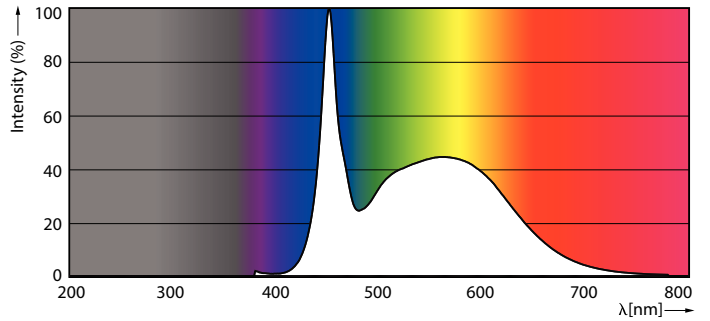

Essential LEDtube

Product Data

Full product code	871869673206900
Order product name	ESSENTIAL LEDtube 1200mm 16W865 G5 I APR
EAN/UPC – product	8718696732069
Order code	73206900
Numerator – quantity per pack	1

Numerator – packs per outer box	20
Material no. (12NC)	929001381108
Net weight (piece)	0.180 kg

Dimensional drawing

Product	D1	D2	A1	A2	A3
ESSENTIAL LEDtube 1200mm 16W865 G5 I APR	15.8 mm	19 mm	1149 mm	1156.1 mm	1163.2 mm

Photometric data

ESSENTIAL LEDtube 16W G5 865 APR