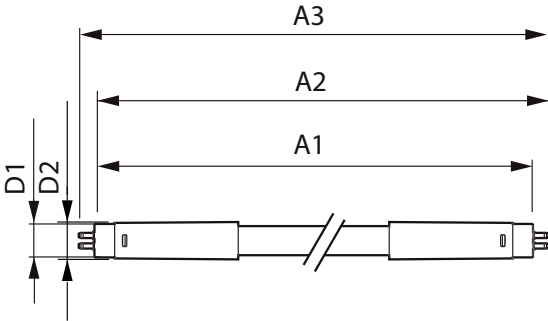

Essential LEDtube

Product Data

Full product code	871869673206900
Order product name	ESSENTIAL LEDtube 1200mm 16W865 G5 I APR
EAN/UPC – product	8718696732069
Order code	73206900
Numerator – quantity per pack	1

Numerator – packs per outer box	20
Material no. (12NC)	929001381108
Net weight (piece)	0.180 kg

Dimensional drawing

TLED 1200mm 100-240V 16-28W 6500K

Product	D1	D2	A1	A2	A3
ESSENTIAL LEDtube 1200mm 16W865 G5 I APR	15.8 mm	19 mm	1149 mm	1156.1 mm	1163.2 mm

Photometric data

ESSENTIAL LEDtube 16W G5 865 APR