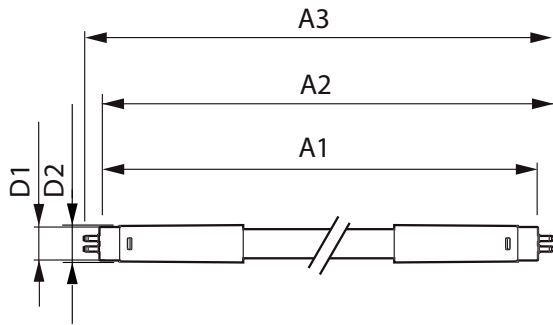

### Product data

General Information		Warm-up time to 60% light (nom.)		0.5 s
Cap base	G5 [ G5]	Power factor (nom.)	0.92	
EU RoHS compliant	Yes	Voltage (Nom)	100–240 V	
Nominal lifetime (nom.)	30000 h	<b>Temperature</b>		
Switching cycle	50,000X	T-ambient (max.)	45 °C	
<b>Light Technical</b>		T-ambient (min.)	-20 °C	
Colour Code	865 [ CCT of 6,500 K]	T storage (max.)	65 °C	
Beam Angle (Nom)	200 °	T storage (min.)	-40 °C	
Luminous flux (nom.)	2100 lm	T-Case maximum (nom.)	70 °C	
Colour designation	Cool Daylight	<b>Controls and Dimming</b>		
Correlated Colour Temperature (Nom)	6500 K	Dimmable	No	
Luminous efficacy (rated) (nom.)	131.00 lm/W	<b>Mechanical and Housing</b>		
Colour consistency	<6	Product length	1200 mm	
Colour rendering index (nom.)	80	Bulb shape	Tube, double-ended	
LLMF at end of nominal lifetime (nom.)	70 %	<b>Approval and Application</b>		
<b>Operating and Electrical</b>		Energy-saving product	Yes	
Input frequency	50 to 60 Hz	Approval marks	CE marking RoHS compliance KEMA Keur certificate	
Power (Rated) (Nom)	16 W			
Lamp current (max.)	179 mA			
Lamp current (min.)	77 mA			
Starting time (nom.)	0.5 s			

## Dimensional drawing

CorePro LEDtube 1200mm 16W865 G5 I APR

Product	D1	D2	A1	A2	A3
CorePro LEDtube 1200mm 16W865 G5 I APR	15.8 mm	19 mm	1149 mm	1156.1 mm	1163.2 mm