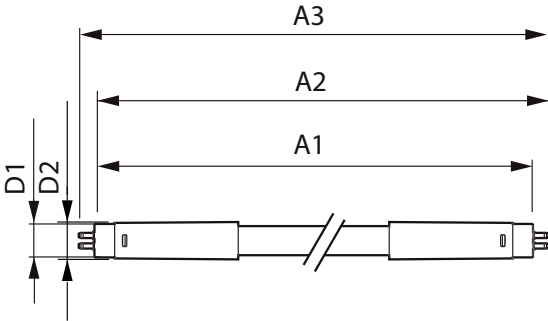

Essential LEDtube

Product Data

Full product code	871869673206900
Order product name	ESSENTIAL LEDtube 1200mm 16W865 G5 I APR
EAN/UPC – product	8718696732069
Order code	929001381108
Numerator – quantity per pack	1

Numerator – packs per outer box	20
Material no. (12NC)	929001381108
Net weight (piece)	0.162 kg

Dimensional drawing

TLED 1200mm 100-240V 16-28W 6500K

Product	D1	D2	A1	A2	A3
CorePro LEDtube 1200mm 16W865 G5 I APR	15.8 mm	19 mm	1149 mm	1156.1 mm	1163.2 mm

Photometric data

ESSENTIAL LEDtube 16W G5 865 APR