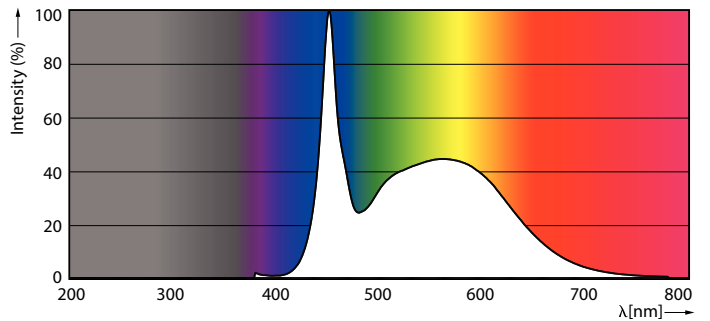

Essential LEDtube

Product Data

Full product code	871869673206900
Order product name	ESSENTIAL LEDtube 1200mm 16W865 G5 I APR
EAN/UPC – product	8718696732069
Order code	929001381108
Numerator – quantity per pack	1

Numerator – packs per outer box	20
Material no. (12NC)	929001381108
Net weight (piece)	0.162 kg

Dimensional drawing

Product	D1	D2	A1	A2	A3
CorePro LEDtube 1200mm 16W865 G5 I APR	15.8 mm	19 mm	1149 mm	1156.1 mm	1163.2 mm

Photometric data

ESSENTIAL LEDtube 16W G5 865 APR