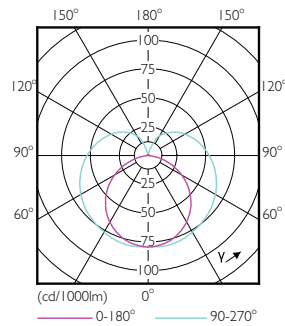

Essential LEDtube

Product Data

Full product code	871869673206900
Order product name	ESSENTIAL LEDtube 1200mm 16W865 G5 I APR
EAN/UPC – product	8718696732069
Order code	929001381108
Numerator – quantity per pack	1

Numerator – packs per outer box	20
Material no. (12NC)	929001381108
Net weight (piece)	0.162 kg

Dimensional drawing

Product	D1	D2	A1	A2	A3
CorePro LEDtube 1200mm 16W865 G5 I APR	15.8 mm	19 mm	1149 mm	1156.1 mm	1163.2 mm

Photometric data

ESSENTIAL LEDtube 16W G5 865 APR