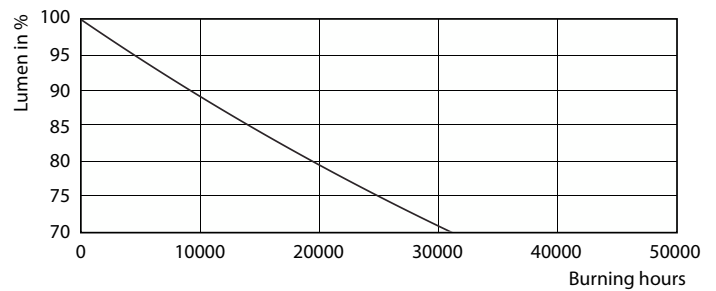

Life Expectancy Diagram - CorePro LEDtube 1200mm 16W865 G5 I APR

Lumen Maintenance Diagram - CorePro LEDtube 1200mm 16W865 G5 I APR