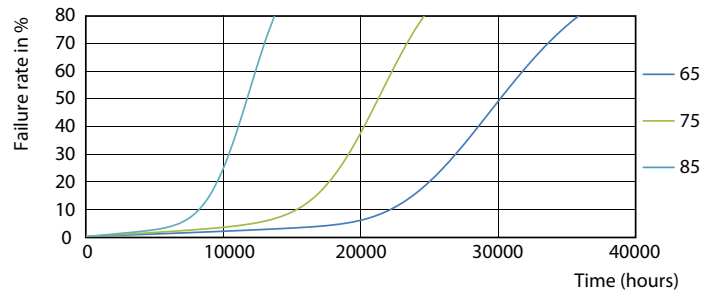

Essential LEDtube

Lifetime

Life Expectancy Diagram - CorePro LEDtube 1200mm 16W865 G5 I APR