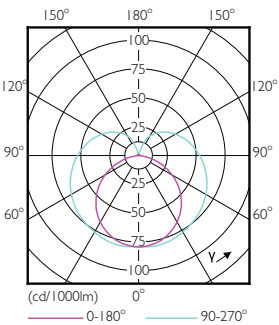

Light Distribution Diagram - CorePro LEDtube 1200mm 16W865 G5 I APR