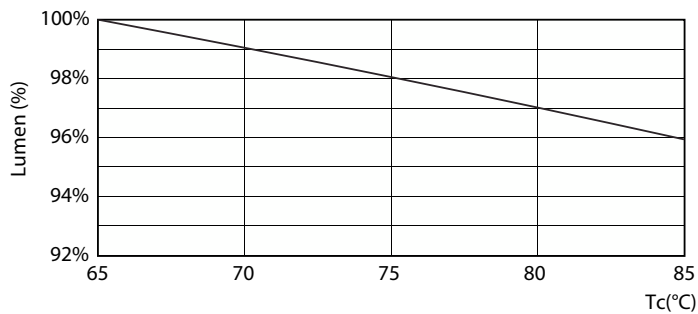

Lumen Maintenance Diagram - CorePro LEDtube 1200mm 16W865 G5 I APR