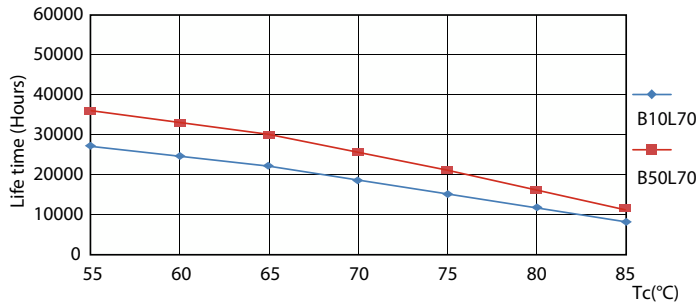

Essential LEDtube

Lifetime

Life Expectancy Diagram - CorePro LEDtube 1200mm 16W865 G5 I APR