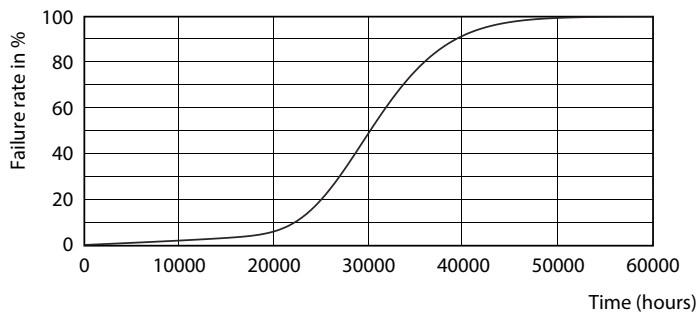

Life Expectancy Diagram - CorePro LEDtube 1200mm 16W865 G5 I APR

Lumen Maintenance Diagram - CorePro LEDtube 1200mm 16W865 G5 I APR