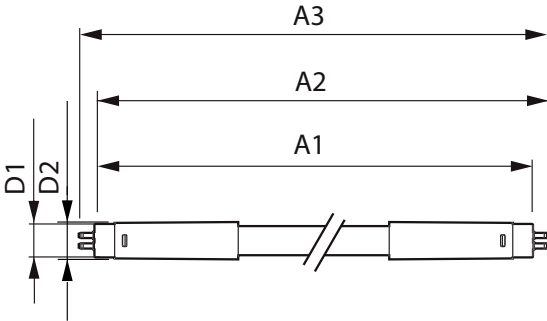

### Product data

General Information		Lamp Current (Min)	
Cap-Base	G5		77 mA
Nominal lifetime	30,000 hour(s)	Starting Time (Nom)	0.5 s
Switching Cycle	50,000	Warm-up time to 60% light	0.5 s
Lighting Technology	LED	Power Factor (Fraction)	0.92
EU RoHS compliant	Yes	Voltage (Nom)	100-240 V
Light Technical		Temperature	
Color Code	865 [CCT of 6500K]	Ambient temperature range	-20 °C to 45 °C
Beam Angle (Nom)	200 degree(s)	T-Case Maximum (Nom)	70 °C
Luminous Flux	2,100 lm	Controls and Dimming	
Color Designation	Cool Daylight	Dimmable	No
Correlated Color Temperature (Nom)	6500 K	Mechanical and Housing	
Luminous Efficacy (rated) (Nom)	131.00 lm/W	Product Length	1,200 mm
Color Consistency	<6	Bulb Shape	T5
Color rendering index (CRI)	80	Approval and Application	
LLMF At End Of Nominal Lifetime (Nom)	70 %	Energy Saving Product	Yes
Operating and Electrical		Approval Marks	CE marking RoHS compliance KEMA Keur certificate
Line Frequency	50 to 60 Hz	Energy Consumption kWh/1000 h	16 kWh
Input Frequency	50 to 60 Hz		
Power Consumption	16 W		
Lamp Current (Max)	179 mA		

## Dimensional drawing

Product	D1	D2	A1	A2	A3
CorePro LEDtube 1200mm 16W865 G5 I APR	15.8 mm	19 mm	1,149 mm	1,156.1 mm	1,163.2 mm