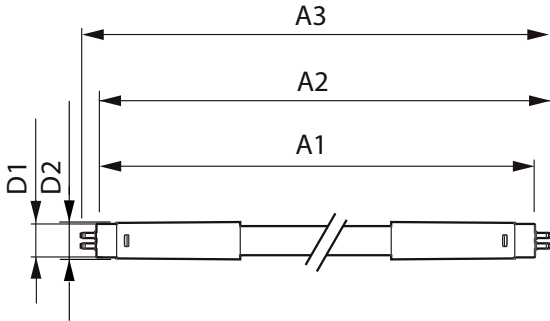

Essential LEDtube

Product Data	
Full product code	871869673206900
Order product name	CorePro LEDtube 1200mm 16W865 G5 I APR
EAN/UPC – product	8718696732069
Order code	929001381108
Numerator – quantity per pack	1

Numerator – packs per outer box	20
Material no. (12NC)	929001381108
Net weight (piece)	0.162 kg

Dimensional drawing

TLED 1200mm 100-240V 16-28W 6500K

Product	D1	D2	A1	A2	A3
ESSENTIAL LEDtube 1200mm 16W865 G5 I APR	15.8 mm	19 mm	1149 mm	1156.1 mm	1163.2 mm

Photometric data