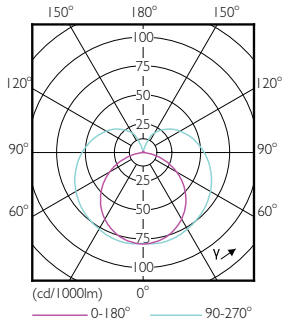

ESSENTIAL LEDtube 16W G5 865 APR