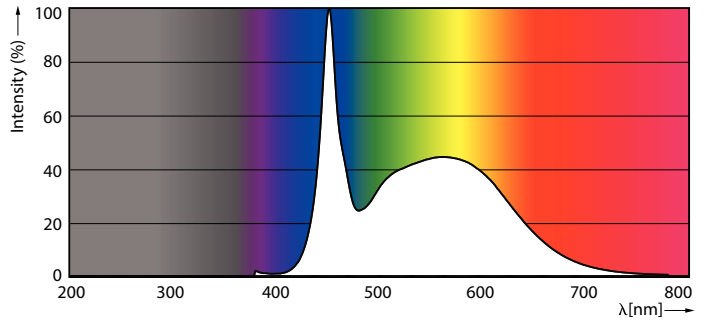

Essential LEDtube

Product Data	
Full product code	871869673206900
Order product name	CorePro LEDtube 1200mm 16W865 G5 I APR
EAN/UPC – product	8718696732069
Order code	929001381108
Numerator – quantity per pack	1

Numerator – packs per outer box	20
Material no. (12NC)	929001381108
Net weight (piece)	0.162 kg

Dimensional drawing

Product	D1	D2	A1	A2	A3
ESSENTIAL LEDtube 1200mm 16W865 G5 I APR	15.8 mm	19 mm	1149 mm	1156.1 mm	1163.2 mm

Photometric data

ESSENTIAL LEDtube 16W G5 865 APR