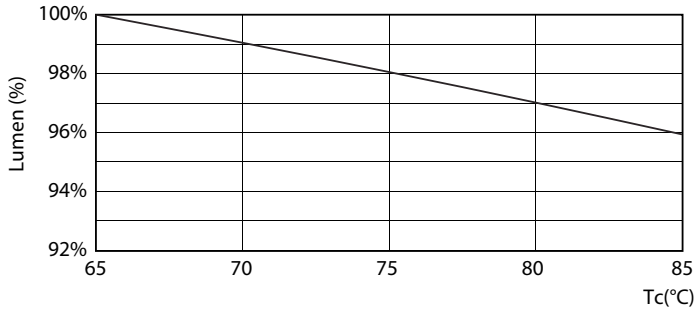

### Product data

General Information		Lamp Current (Min)	
Cap-Base	G5		77 mA
Nominal lifetime	30,000 hour(s)	Starting Time (Nom)	0.5 s
Switching Cycle	50,000	Warm-up time to 60% light	0.5 s
Lighting Technology	LED	Power Factor (Fraction)	0.92
EU RoHS compliant	Yes	Voltage (Nom)	100-240 V
Light Technical		Temperature	
Color Code	865 [CCT of 6500K]	Ambient temperature range	-20 °C to 45 °C
Beam Angle (Nom)	200 degree(s)	T-Case Maximum (Nom)	70 °C
Luminous Flux	2,100 lm	Controls and Dimming	
Color Designation	Cool Daylight	Dimmable	No
Correlated Color Temperature (Nom)	6500 K	Mechanical and Housing	
Luminous Efficacy (rated) (Nom)	131.00 lm/W	Product Length	1,200 mm
Color Consistency	<6	Bulb Shape	T5
Color rendering index (CRI)	80	Approval and Application	
LLMF At End Of Nominal Lifetime (Nom)	70 %	Energy Saving Product	Yes
Operating and Electrical		Approval Marks	CE marking RoHS compliance KEMA Keur certificate
Line Frequency	50 to 60 Hz	Energy Consumption kWh/1000 h	16 kWh
Input Frequency	50 to 60 Hz		
Power Consumption	16 W		
Lamp Current (Max)	179 mA		

## Lifetime

Life Expectancy Diagram - CorePro LEDtube 1200mm 16W865 G5 I APR

Life Expectancy Diagram - CorePro LEDtube 1200mm 16W865 G5 I APR

Life Expectancy Diagram - CorePro LEDtube 1200mm 16W865 G5 I APR