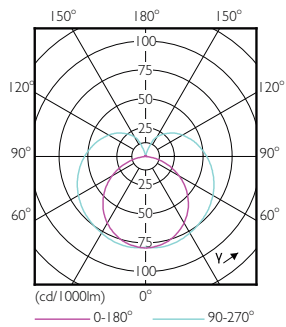

ESSENTIAL LEDtube 16W G5 865 APR

ESSENTIAL LEDtube 16W G5 840 APR