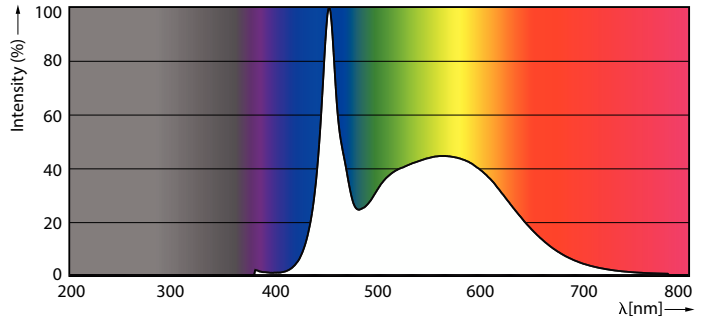

General uniform lighting - CorePro LEDtube 1200mm 16W865 G5 I APR

Spectral Power Distribution Colour - CorePro LEDtube 1200mm 16W865 G5 I APR