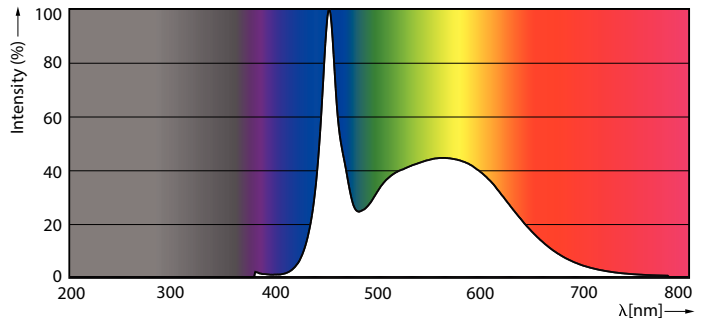

ESSENTIAL LEDtube 8W G5 865 APR