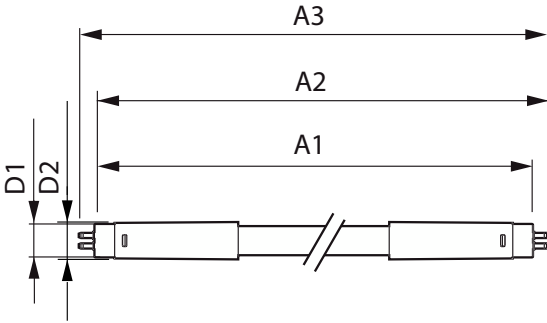

### Product data

General Information		Lamp Current (Min)	
Cap-Base	G5		77 mA
Nominal lifetime	30,000 hour(s)	Starting Time (Nom)	0.5 s
Switching Cycle	50,000	Warm-up time to 60% light	0.5 s
Lighting Technology	LED	Power Factor (Fraction)	0.92
EU RoHS compliant	Yes	Voltage (Nom)	100-240 V
Light Technical		Temperature	
Color Code	865 [CCT of 6500K]	Ambient temperature range	-20 °C to 45 °C
Beam Angle (Nom)	200 degree(s)	T-Case Maximum (Nom)	70 °C
Luminous Flux	2,100 lm	Controls and Dimming	
Color Designation	Cool Daylight	Dimmable	No
Correlated Color Temperature (Nom)	6500 K	Mechanical and Housing	
Luminous Efficacy (rated) (Nom)	131.00 lm/W	Product Length	1,200 mm
Color Consistency	<6	Bulb Shape	T5
Color rendering index (CRI)	80	Approval and Application	
LLMF At End Of Nominal Lifetime (Nom)	70 %	Energy Saving Product	Yes
Operating and Electrical		Approval Marks	CE marking RoHS compliance KEMA Keur certificate
Line Frequency	50 to 60 Hz	Energy Consumption kWh/1000 h	16 kWh
Input Frequency	50 to 60 Hz		
Power Consumption	16 W		
Lamp Current (Max)	179 mA		

## Dimensional drawing

Product	D1	D2	A1	A2	A3
CorePro LEDtube 1200mm 16W865 G5 I APR	15.8 mm	19 mm	1,149 mm	1,156.1 mm	1,163.2 mm