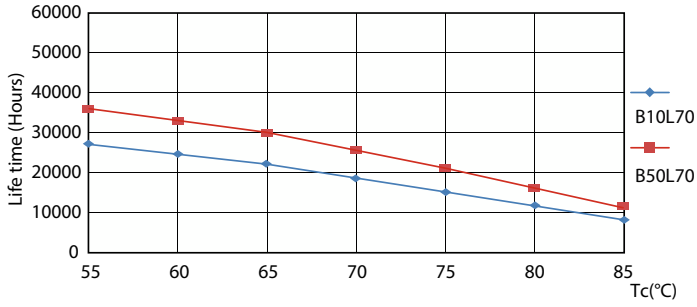

Essential LEDtube

Lifetime

Life Expectancy Diagram - CorePro LEDtube 1200mm 16W865 G5 I APR