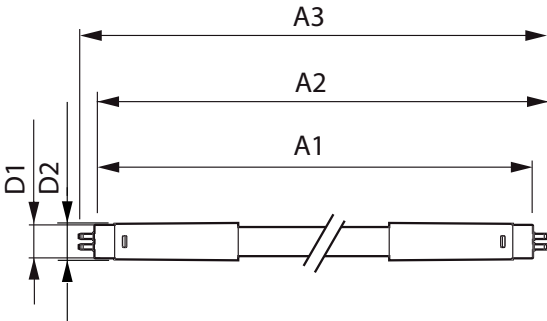

Essential LEDtube

Product Data

Full product code	871869673206900
Order product name	ESSENTIAL LEDtube 1200mm 16W865 G5 I APR
EAN/UPC - Product	8718696732069
Order code	929001381108

Numerator - Quantity Per Pack	1
Numerator - Packs per outer box	20
Material Nr. (12NC)	929001381108
Net Weight (Piece)	0.180 kg

Dimensional drawing

TLED 1200mm 100-240V 16-28W 6500K

Product	D1	D2	A1	A2	A3
ESSENTIAL LEDtube 1200mm 16W865 G5 I APR	15.8 mm	19 mm	1149 mm	1156.1 mm	1163.2 mm

Photometric data