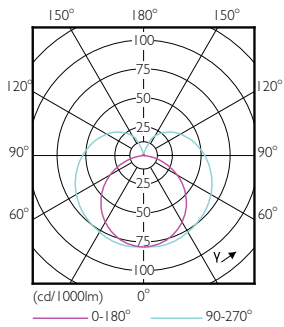

Light Distribution Diagram - CorePro LEDtube 1200mm 16W865 G5 I APR