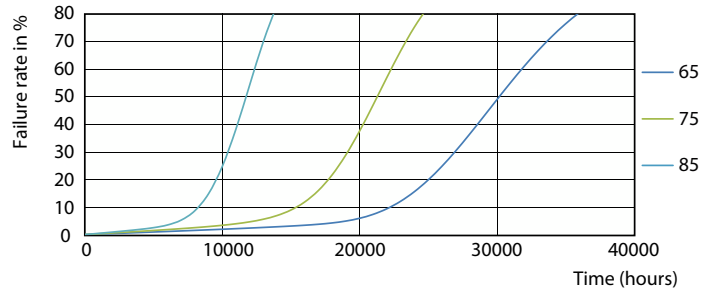

Essential LEDtube

Lifetime

Life Expectancy Diagram - CorePro LEDtube 1200mm 16W865 G5 I APR