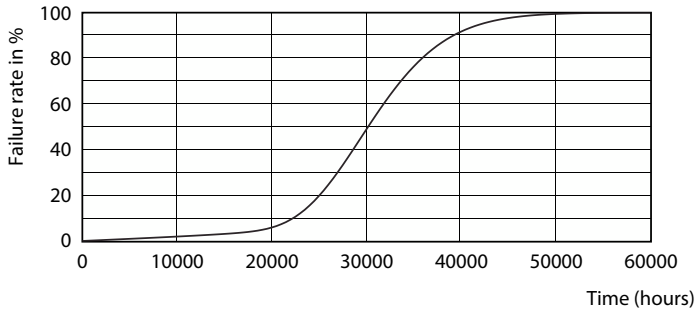

Life Expectancy Diagram - CorePro LEDtube 1200mm 16W865 G5 I APR