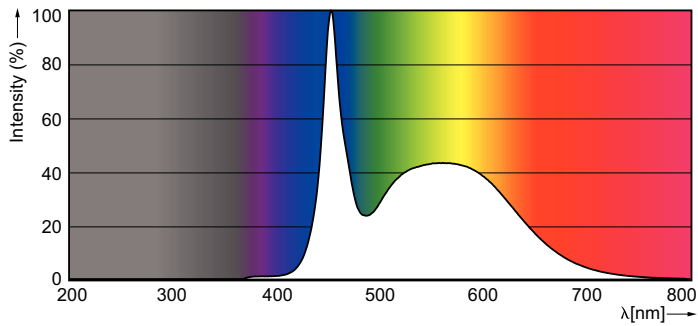

Photometric data

ESSENTIAL LEDtube HO 18W G13 865 T8 AP