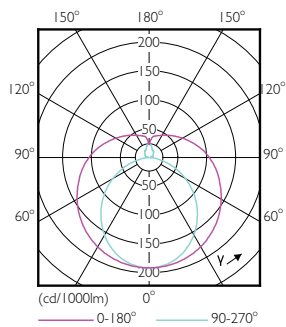

Essential LEDtube

Product Data

Full product code	871869673404900
Order product name	CorePro LEDtube HO 1200mm 18W865T8 AP
EAN/UPC – product	8718696734049
Order code	929001383508
Numerator – quantity per pack	1

Numerator – packs per outer box	10
Material no. (12NC)	929001383508
Net weight (piece)	0.120 kg

Dimensional drawing

Product	D1	D2	A1	A2	A3
ESSENTIAL LEDtube HO 1200mm 18W865T8 AP	25.7 mm	28 mm	1198 mm	1205 mm	1212 mm

Photometric data

ESSENTIAL LEDtube HO 18W G13 865 T8 AP