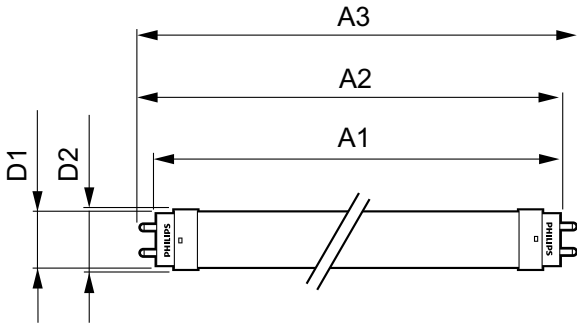

Essential LEDtube

Product Data

Full product code	871869673404900
Order product name	CorePro LEDtube HO 1200mm 18W865T8 AP
EAN/UPC – product	8718696734049
Order code	929001383508
Numerator – quantity per pack	1

Numerator – packs per outer box	10
Material no. (12NC)	929001383508
Net weight (piece)	0.120 kg

Dimensional drawing

ESSENTIAL LEDtube 18W 865 T8 AP I G