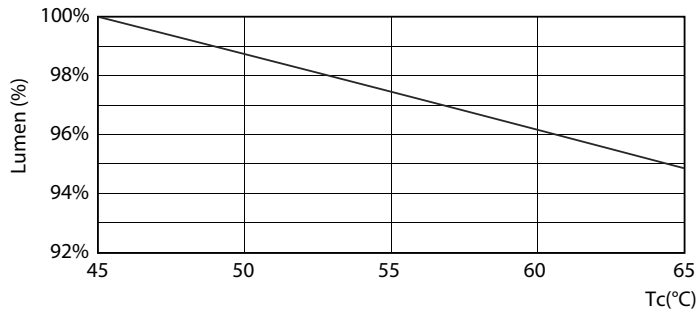

ESSENTIAL LEDtube HO 18W G13 865 T8 AP

ESSENTIAL LEDtube HO 18W G13 865 T8 AP