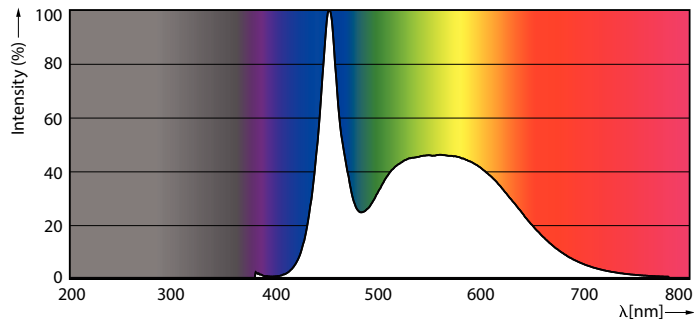

Photometric data

LEDtubes, TLED T12 120-277V 20W 6500K G13