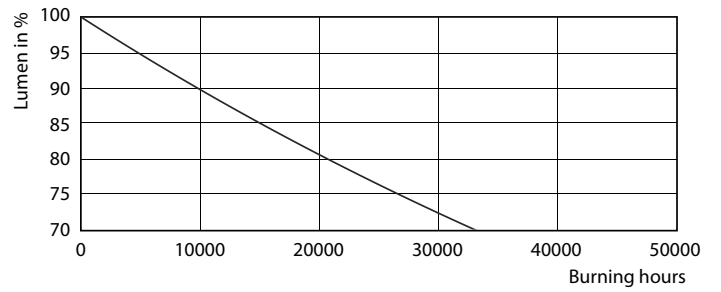

Product data

General Information		Voltage (Nom)	
Cap-Base	G13 [Medium Bi-Pin Fluorescent]	220-240 V	
Main Application	Industrial	Temperature	
Nominal Lifetime (Nom)	30000 h	T-Ambient (Max)	45 °C
Switching Cycle	200000X	T-Ambient (Min)	-20 °C
B50L70	30000 h	T-Storage (Max)	65 °C
Light Technical		T-Storage (Min)	-40 °C
Color Code	865 [CCT of 6500K]	T-Case Maximum (Nom)	65 °C
Luminous Flux (Nom)	2100 lm	Controls and Dimming	
Luminous Flux (Rated) (Nom)	2100 lm	Dimmable	No
Correlated Color Temperature (Nom)	6500 K	Mechanical and Housing	
Color Consistency	<6	Product Length	1200 mm
Color Rendering Index (Nom)	80	Approval and Application	
LLMF At End Of Nominal Lifetime (Nom)	70 %	Energy Efficiency Label (EEL)	A+
Operating and Electrical		Energy Saving Product	Yes
Input Frequency	50 to 60 Hz	Approval Marks	CE marking RoHS compliance KEMA Keur certificate
Power (Rated) (Nom)	18 W	Energy Consumption kWh/1000 h	18 kWh
Lamp Current (Nom)	80 mA		
Starting Time (Nom)	0.5 s		
Warm Up Time to 60% Light (Nom)	0.5 s		
Power Factor (Nom)	0.9		

Photometric data

ESSENTIAL LEDtube HO 18W G13 865 T8 AP

ESSENTIAL LEDtube HO 18W G13 865 T8 AP

Essential LEDtube

Lifetime

ESSENTIAL LEDtube HO 18W G13 865 T8 AP

ESSENTIAL LEDtube HO 18W G13 865 T8 AP

ESSENTIAL LEDtube HO 18W G13 865 T8 AP