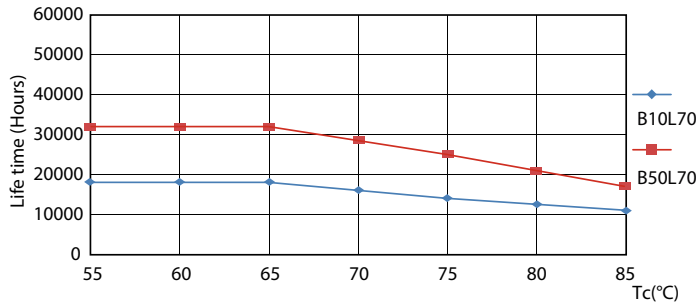

Product data

General Information		Voltage (Nom)	
Cap-Base	G13 [Medium Bi-Pin Fluorescent]	220-240 V	
Main Application	Industrial	Temperature	
Nominal Lifetime (Nom)	30000 h	T-Ambient (Max)	45 °C
Switching Cycle	200000X	T-Ambient (Min)	-20 °C
B50L70	30000 h	T-Storage (Max)	65 °C
Light Technical		T-Storage (Min)	-40 °C
Color Code	865 [CCT of 6500K]	T-Case Maximum (Nom)	65 °C
Luminous Flux (Nom)	2100 lm	Controls and Dimming	
Luminous Flux (Rated) (Nom)	2100 lm	Dimmable	No
Correlated Color Temperature (Nom)	6500 K	Mechanical and Housing	
Color Consistency	<6	Product Length	1200 mm
Color Rendering Index (Nom)	80	Approval and Application	
LLMF At End Of Nominal Lifetime (Nom)	70 %	Energy Efficiency Label (EEL)	A+
Operating and Electrical		Energy Saving Product	Yes
Input Frequency	50 to 60 Hz	Approval Marks	CE marking RoHS compliance KEMA Keur certificate
Power (Rated) (Nom)	18 W	Energy Consumption kWh/1000 h	18 kWh
Lamp Current (Nom)	80 mA		
Starting Time (Nom)	0.5 s		
Warm Up Time to 60% Light (Nom)	0.5 s		
Power Factor (Nom)	0.9		

Photometric data

ESSENTIAL LEDtube HO 18W G13 865 T8 AP

ESSENTIAL LEDtube HO 18W G13 865 T8 AP

Essential LEDtube

Lifetime

ESSENTIAL LEDtube HO 18W G13 865 T8 AP

ESSENTIAL LEDtube HO 18W G13 865 T8 AP

ESSENTIAL LEDtube HO 18W G13 865 T8 AP