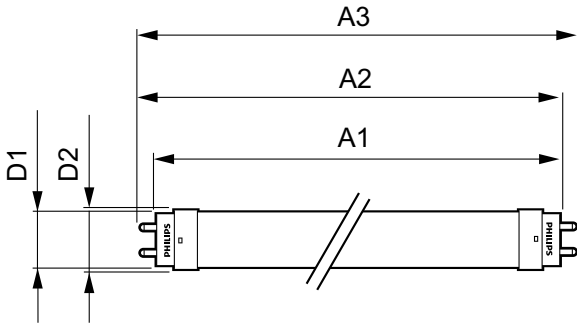

Product data

General Information		Voltage (Nom)	
Cap-Base	G13 [Medium Bi-Pin Fluorescent]	220-240 V	
Main Application	Industrial	Temperature	
Nominal Lifetime (Nom)	30000 h	T-Ambient (Max)	45 °C
Switching Cycle	200000X	T-Ambient (Min)	-20 °C
B50L70	30000 h	T-Storage (Max)	65 °C
Light Technical		T-Storage (Min)	-40 °C
Color Code	865 [CCT of 6500K]	T-Case Maximum (Nom)	65 °C
Luminous Flux (Nom)	2100 lm	Controls and Dimming	
Luminous Flux (Rated) (Nom)	2100 lm	Dimmable	No
Correlated Color Temperature (Nom)	6500 K	Mechanical and Housing	
Color Consistency	<6	Product Length	1200 mm
Color Rendering Index (Nom)	80	Approval and Application	
LLMF At End Of Nominal Lifetime (Nom)	70 %	Energy Efficiency Label (EEL)	A+
Operating and Electrical		Energy Saving Product	Yes
Input Frequency	50 to 60 Hz	Approval Marks	CE marking RoHS compliance KEMA Keur certificate
Power (Rated) (Nom)	18 W	Energy Consumption kWh/1000 h	18 kWh
Lamp Current (Nom)	80 mA		
Starting Time (Nom)	0.5 s		
Warm Up Time to 60% Light (Nom)	0.5 s		
Power Factor (Nom)	0.9		

Essential LEDtube

Product Data

Full product code	871869673404900
Order product name	CorePro LEDtube HO 1200mm 18W865T8 AP
EAN/UPC - Product	8718696734049
Order code	929001383508
Numerator - Quantity Per Pack	1

Numerator - Packs per outer box	10
Material Nr. (12NC)	929001383508
Net Weight (Piece)	0.120 kg

Dimensional drawing

ESSENTIAL LEDtube 18W 865 T8 AP I G

Product	D1	D2	A1	A2	A3
ESSENTIAL LEDtube HO 1200mm 18W865T8 AP	25.7 mm	28 mm	1198 mm	1205 mm	1212 mm