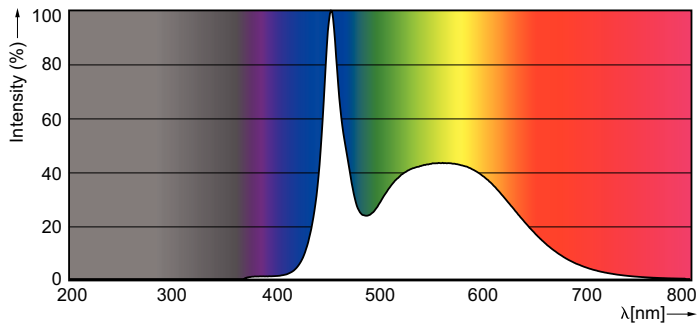

Photometric data

ESSENTIAL LEDtube HO 18W G13 865 T8 AP