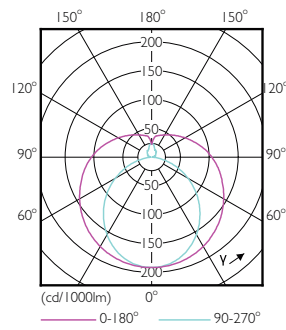

ESSENTIAL LEDtube HO 18W G13 865 T8 AP

General Uniform Lighting

ESSENTIAL LEDtube HO 18W G13 865 T8 AP