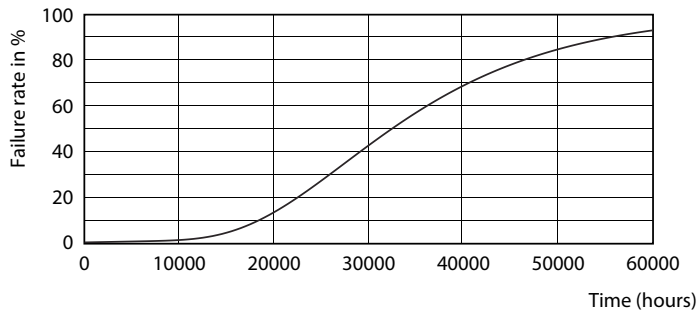

Photometric data

ESSENTIAL LEDtube HO 18W G13 865 T8 AP

ESSENTIAL LEDtube HO 18W G13 865 T8 AP

Essential LEDtube

Lifetime

ESSENTIAL LEDtube HO 18W G13 865 T8 AP

ESSENTIAL LEDtube HO 18W G13 865 T8 AP

ESSENTIAL LEDtube HO 18W G13 865 T8 AP