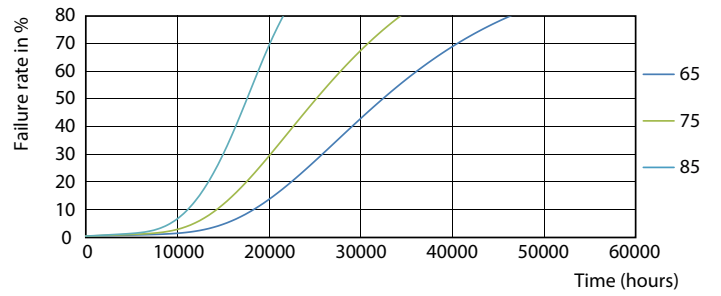

Photometric data

ESSENTIAL LEDtube HO 18W G13 865 T8 AP

ESSENTIAL LEDtube HO 18W G13 865 T8 AP

Essential LEDtube

Lifetime

ESSENTIAL LEDtube HO 18W G13 865 T8 AP

ESSENTIAL LEDtube HO 18W G13 865 T8 AP

ESSENTIAL LEDtube HO 18W G13 865 T8 AP