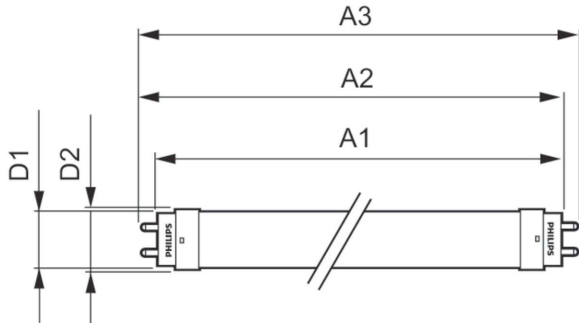

Product data

General information	
Cap-Base	G13 [Medium Bi-Pin Fluorescent]
EU RoHS compliant	Yes
Nominal Lifetime (Nom)	30000 h
Switching Cycle	200000X
Light technical	
Color Code	865 [CCT of 6500K]
Beam Angle (Nom)	240 °
Luminous Flux (Nom)	2100 lm
Color Designation	Cool Daylight
Correlated Color Temperature (Nom)	6500 K
Luminous Efficacy (rated) (Nom)	116.00 lm/W
Color Consistency	<6
Color Rendering Index (Nom)	80
LLMF At End Of Nominal Lifetime (Nom)	70 %
Operating and electrical	
Input Frequency	50 to 60 Hz
Power (Nom)	18 W
Starting Time (Nom)	0.5 s
Warm Up Time to 60% Light (Nom)	0.5 s
Power Factor (Nom)	0.9

Voltage (Nom)	220-240 V
Temperature	
T-Ambient (Max)	45 °C
T-Ambient (Min)	-20 °C
T-Storage (Max)	65 °C
T-Storage (Min)	-40 °C
T-Case Maximum (Nom)	65 °C
Controls and dimming	
Dimmable	No
Mechanical and housing	
Product Length	1200 mm
Bulb Shape	Tube, double-ended
Approval and application	
Energy Saving Product	Yes
Approval Marks	CE marking RoHS compliance KEMA Keur certificate
Energy Consumption kWh/1000 h	18 kWh

Essential LEDtube

Product data	
Full product code	871869673404900
Order product name	CorePro LEDtube HO 1200mm 18W865T8 AP
EAN/UPC - Product	8718696734049
Order code	929001383508
Numerator - Quantity Per Pack	1

Numerator - Packs per outer box	10
Material Nr. (12NC)	929001383508
Net Weight (Piece)	0.180 kg

Dimensional drawing

CorePro LEDtube HO 1200mm 18W865T8 AP

Product	D1	D2	A1	A2	A3
CorePro LEDtube HO 1200mm 18W865T8 AP	25.7 mm	28 mm	1198 mm	1205 mm	1212 mm