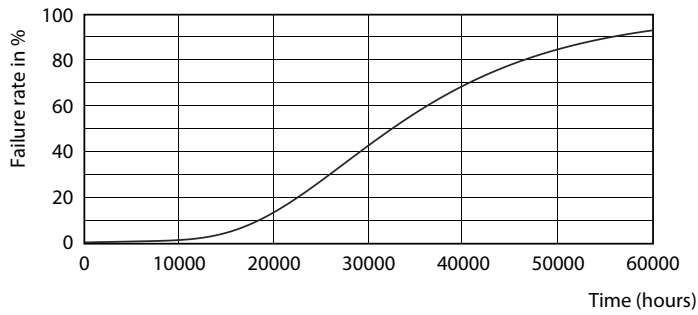

ESSENTIAL LEDtube HO 18W G13 865 T8 AP