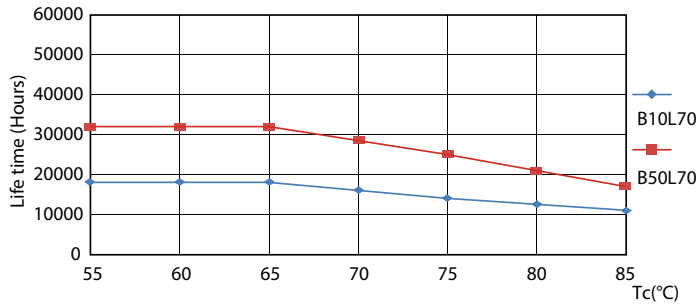

Product data

General information	
Cap-Base	G13 [Medium Bi-Pin Fluorescent]
EU RoHS compliant	Yes
Nominal Lifetime (Nom)	30000 h
Switching Cycle	200000X
Light technical	
Color Code	865 [CCT of 6500K]
Beam Angle (Nom)	240 °
Luminous Flux (Nom)	2100 lm
Color Designation	Cool Daylight
Correlated Color Temperature (Nom)	6500 K
Luminous Efficacy (rated) (Nom)	116.00 lm/W
Color Consistency	<6
Color Rendering Index (Nom)	80
LLMF At End Of Nominal Lifetime (Nom)	70 %
Operating and electrical	
Input Frequency	50 to 60 Hz
Power (Nom)	18 W
Starting Time (Nom)	0.5 s
Warm Up Time to 60% Light (Nom)	0.5 s
Power Factor (Nom)	0.9

Photometric data

LEDtubes, TLED T12 120-277V 20W 6500K G13

ESSENTIAL LEDtube HO 18W G13 865 T8 AP

General Uniform Lighting

ESSENTIAL LEDtube HO 18W G13 865 T8 AP

Essential LEDtube

Lifetime

ESSENTIAL LEDtube HO 18W G13 865 T8 AP