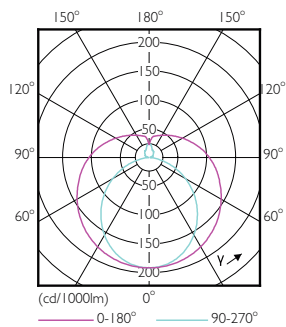

ESSENTIAL LEDtube HO 18W G13 865 T8 AP