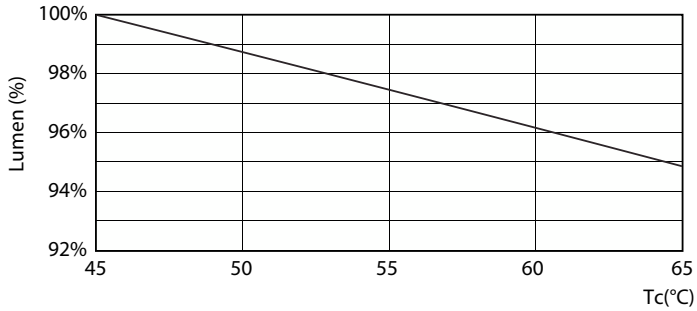

Essential LEDtube

寿命

Life Expectancy Diagram - CorePro LEDtube HO 1200mm 18W865T8 AP

Life Expectancy Diagram - CorePro LEDtube HO 1200mm 18W865T8 AP

Life Expectancy Diagram - CorePro LEDtube HO 1200mm 18W865T8 AP