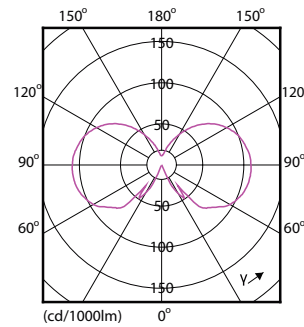

Rysunki techniczne

Product	D	C
LED classic SSW 60W A60E27WW CL ND RF1BC	60 mm	112 mm

Dane fotometryczne

Spectral Power Distribution Colour - LED classic SSW 60W A60E27WW CL ND RF1BC

Light Distribution Diagram - LED classic SSW 60W A60E27WW CL ND RF1BC