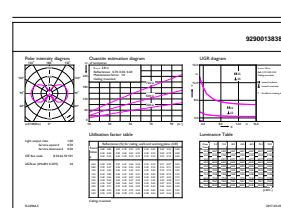

Rysunki techniczne

Product	D	C
LED classic SSW 60W A60E27WW CL ND RF1BC	60 mm	112 mm

Dane fotometryczne

Spectral Power Distribution Colour - LED classic SSW 60W A60E27WW CL ND RF1BC

Light Distribution Diagram - LED classic SSW 60W A60E27WW CL ND RF1BC