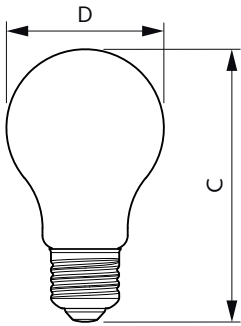

Rysunki techniczne

Product	D	C
LED classic SSW 60W A60E27WW CL ND RF1BC	60 mm	112 mm

Dane fotometryczne

Spectral Power Distribution Colour - LED classic SSW 60W A60E27WW CL ND RF1BC

Light Distribution Diagram - LED classic SSW 60W A60E27WW CL ND RF1BC