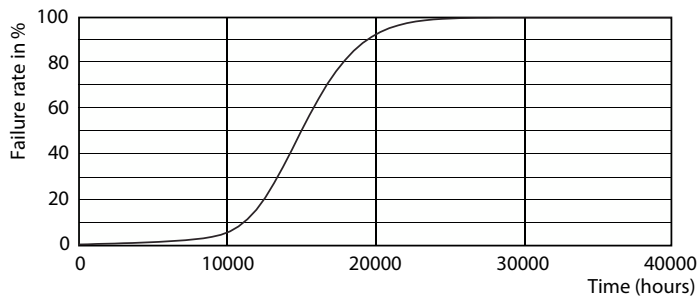

Lebensdauer

Life Expectancy Diagram - CLA LEDBulb ND 8-75W E27 WW A60 CL