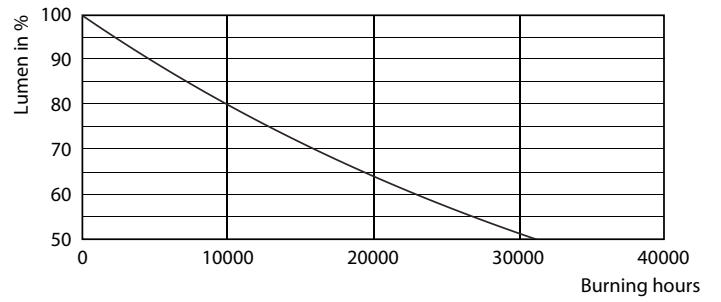

Classic filament LEDbulbs

Lifetime

Life Expectancy Diagram - CLA LEDBulb ND 8-75W E27 WW A60 CL

Lumen Maintenance Diagram - CLA LEDBulb ND 8-75W E27 WW A60 CL