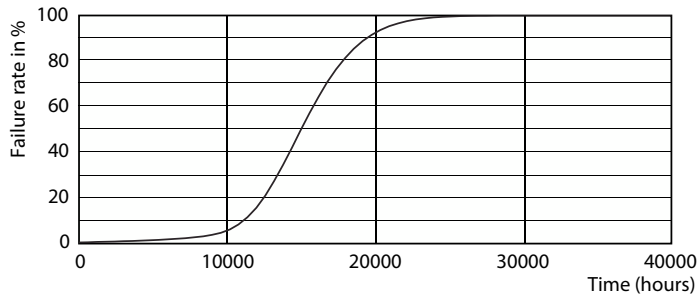

Classic filament LEDbulbs

Lifetime

Life Expectancy Diagram - CLA LEDBulb ND 8-75W E27 WW A60 CL

Lumen Maintenance Diagram - CLA LEDBulb ND 8-75W E27 WW A60 CL