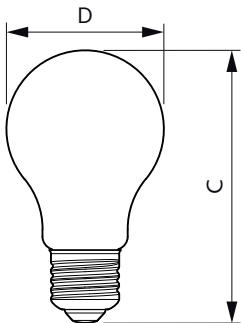

Product Data

Order product name	CLA LEDBulb ND 8-75W E27 WW A60 CL
Full product name	CLA LEDBulb ND 8-75W E27 WW A60 CL
Full EOC	871869674259400
Order code	74259400

Material no. (12 NC) 929001384002

SAP numerator – quantity per pack 1

EAN/UPC – Product/Case 8718696742594

Numerator – packs per outer box 10

EAN/UPC - Case 8718696742600

Dimensional drawing

Product	D	C
CLA LEDBulb ND 8-75W E27 WW A60 CL	60 mm	104 mm

Photometric data

Spectral Power Distribution Colour - CLA LEDBulb ND 8-75W E27 WW A60 CL