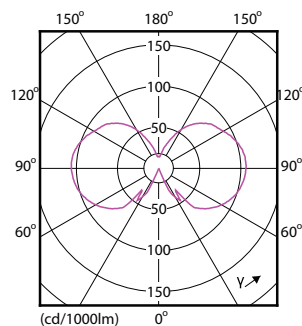

EAN/UPC – Product/Case 8718696742594

Numerator – packs per outer box 10

EAN/UPC - Case 8718696742600

Dimensional drawing

Product	D	C
CLA LEDBulb ND 8-75W E27 WW A60 CL	60 mm	104 mm

Photometric data

Spectral Power Distribution Colour - CLA LEDBulb ND 8-75W E27 WW A60 CL

General uniform lighting - CLA LEDBulb ND 8-75W E27 WW A60 CL

Light Distribution Diagram - CLA LEDBulb ND 8-75W E27 WW A60 CL

Classic filament LEDbulbs

Lifetime

Life Expectancy Diagram - CLA LEDBulb ND 8-75W E27 WW A60 CL