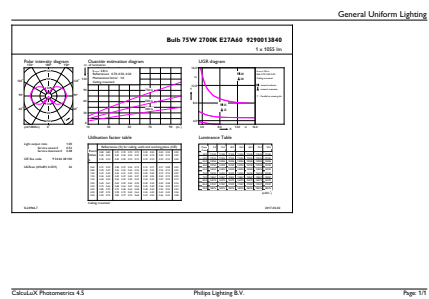

EAN/UPC – Product/Case 8718696742594

Numerator – packs per outer box 10

EAN/UPC - Case 8718696742600

Dimensional drawing

Product	D	C
CLA LEDBulb ND 8-75W E27 WW A60 CL	60 mm	104 mm

Photometric data

Spectral Power Distribution Colour - CLA LEDBulb ND 8-75W E27 WW A60 CL