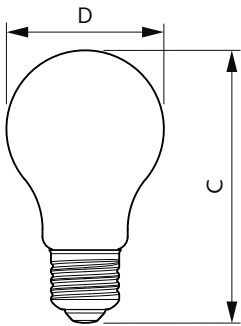

Product data

General Information		Power Consumption	
Cap-Base	E27 [E27]	Power Consumption	8 W
Nominal lifetime	15,000 hour(s)	Lamp Current (Nom)	60 mA
Switching Cycle	20,000	Wattage Equivalent	75 W
Lighting Technology	LED	Starting Time (Nom)	0.5 s
EU RoHS compliant	Yes	Warm-up time to 60% light	0.5 s
		Power Factor (Fraction)	0.5
		Voltage (Nom)	220-240 V
Light Technical		Temperature	
Color Code	827 [CCT of 2700K]	T-Case Maximum (Nom)	48 °C
Luminous Flux	1,055 lm		
Color Designation	Warm White (WW)	Controls and Dimming	
Correlated Color Temperature (Nom)	2700 K	Dimmable	No
Luminous Efficacy (rated) (Nom)	131.88 lm/W		
Color Consistency	<6	Mechanical and Housing	
Color rendering index (CRI)	80	Bulb Finish	Clear
LLMF At End Of Nominal Lifetime (Nom)	70 %	Bulb Shape	A60 [A 60mm]
Operating and Electrical			
Line Frequency	50 to 60 Hz		
Input Frequency	50 to 60 Hz		

Material Nr. (12NC) 929001384002

Numerator - Quantity Per Pack 1

EAN/UPC - Product/Case 8718696742594

Numerator - Packs per outer box 10

EAN/UPC - Case 8718696742600

Dimensional drawing

Product	D	C
CLA LEDBulb ND 8-75W E27 WW A60 CL	60 mm	104 mm

Photometric data

Spectral Power Distribution Colour - CLA LEDBulb ND 8-75W E27 WW A60 CL

General uniform lighting - CLA LEDBulb ND 8-75W E27 WW A60 CL

Light Distribution Diagram - CLA LEDBulb ND 8-75W E27 WW A60 CL