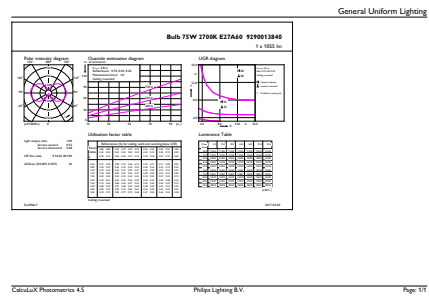

Photometric data

Spectral Power Distribution Colour - CLA LEDBulb ND 8-75W E27 WW A60 CL

General uniform lighting - CLA LEDBulb ND 8-75W E27 WW A60 CL