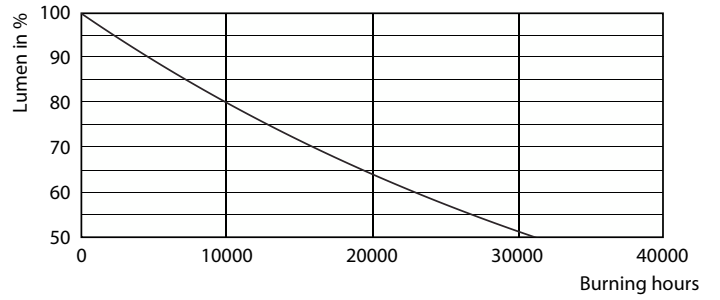

Classic filament LEDbulbs

Lifetime

Life Expectancy Diagram - CLA LEDBulb ND 8-75W E27 WW A60 CL

Lumen Maintenance Diagram - CLA LEDBulb ND 8-75W E27 WW A60 CL