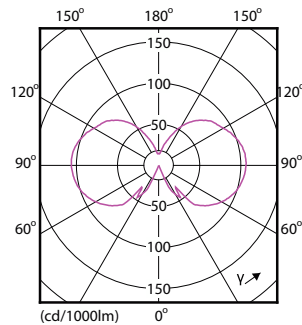

Product data

General Information		Power Consumption	
Cap-Base	E27 [E27]	Power Consumption	8 W
Nominal lifetime	15,000 hour(s)	Lamp Current (Nom)	60 mA
Switching Cycle	20,000	Wattage Equivalent	75 W
Lighting Technology	LED	Starting Time (Nom)	0.5 s
EU RoHS compliant	Yes	Warm-up time to 60% light	0.5 s
		Power Factor (Fraction)	0.5
		Voltage (Nom)	220-240 V
Light Technical		Temperature	
Color Code	827 [CCT of 2700K]	T-Case Maximum (Nom)	48 °C
Luminous Flux	1,055 lm		
Color Designation	Warm White (WW)	Controls and Dimming	
Correlated Color Temperature (Nom)	2700 K	Dimmable	No
Luminous Efficacy (rated) (Nom)	131.88 lm/W		
Color Consistency	<6	Mechanical and Housing	
Color rendering index (CRI)	80	Bulb Finish	Clear
LLMF At End Of Nominal Lifetime (Nom)	70 %	Bulb Shape	A60 [A 60mm]
Operating and Electrical			
Line Frequency	50 to 60 Hz		
Input Frequency	50 to 60 Hz		

Material Nr. (12NC) 929001384002

Numerator - Quantity Per Pack 1

EAN/UPC - Product/Case 8718696742594

Numerator - Packs per outer box 10

EAN/UPC - Case 8718696742600

Dimensional drawing

Product	D	C
CLA LEDBulb ND 8-75W E27 WW A60 CL	60 mm	104 mm

Photometric data

Spectral Power Distribution Colour - CLA LEDBulb ND 8-75W E27 WW A60 CL

General uniform lighting - CLA LEDBulb ND 8-75W E27 WW A60 CL

Light Distribution Diagram - CLA LEDBulb ND 8-75W E27 WW A60 CL