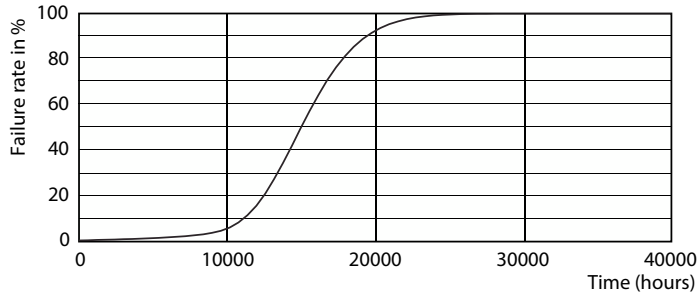

Classic filament LEDbulbs

Lifetime

Life Expectancy Diagram - CLA LEDBulb ND 8-75W E27 WW A60 CL

Lumen Maintenance Diagram - CLA LEDBulb ND 8-75W E27 WW A60 CL