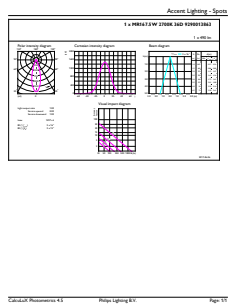

Abmessungsskizzen

MR16 12V 8-43W 550lm 36D 2700K GU5.3 D

Product	D	C
MASTER LED ExpertColor LED ExpertColor 7.5-43W MR16 927 36D	50,5 mm	46 mm

Photometrische Daten

MAS LEDspotLV 43W GU5-3 927 36D MR16

MASTER LEDspot MR16 ExpertColor