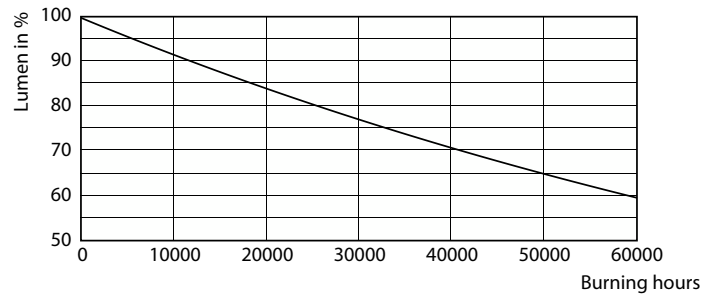

Lumen Maintenance Diagram - MAS LED ExpertColor 7.5-43W MR16 927 36D