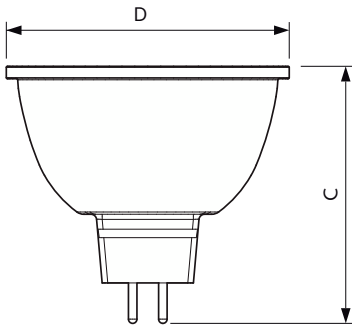

MASTER LEDspot ExpertColor LV

Controls and Dimming

Dimmable Yes

Mechanical and Housing

Bulb shape MR16 [2 inch/50 mm]

Approval and Application

Suitable for accent lighting Yes

Energy consumption kWh/1,000 hours 9 kWh

EyeComfort Yes

Product Data

Order product name MAS LED ExpertColor 7.5-43W MR16 927 36D

Full product name	MASTER LED ExpertColor 7.5-43W MR16 927 36D
Full EOC	871869673544200
Order code	73544200
Material no. (12 NC)	929001386302
SAP numerator – quantity per pack	1
EAN/UPC – Product/Case	8718696735442
Numerator – packs per outer box	10
EAN/UPC – Case	8718696735459

Dimensional drawing

Product	D	C
MAS LED ExpertColor 7.5-43W MR16 927 36D	50.5 mm	46 mm

Photometric data