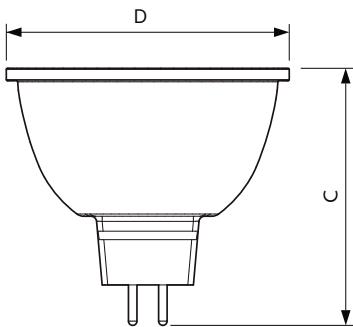

MASTER LEDspot ExpertColor LV

Temperature

T-Case maximum (nom.) 93 °C

Controls and Dimming

Dimmable Yes

Approval and Application

Energy efficiency label (EEL) A

Suitable for accent lighting Yes

Energy Consumption kWh/1000 h 9 kWh

Product Data

Full product code 871869673544200

Order product name MASTER LED ExpertColor LED ExpertColor
7.5-43W MR16 927 36D

EAN/UPC – product 8718696735442

Order code 73544200

Numerator – quantity per pack 1

Numerator – packs per outer box 10

Material no. (12NC) 929001386302

Net weight (piece) 0.034 kg

Dimensional drawing

MR16 12V 8-43W 550lm 36D 2700K GU5.3 D

Product	D	C
MASTER LED ExpertColor LED ExpertColor 7.5-43W MR16 927 36D	50.5 mm	46 mm

Photometric data