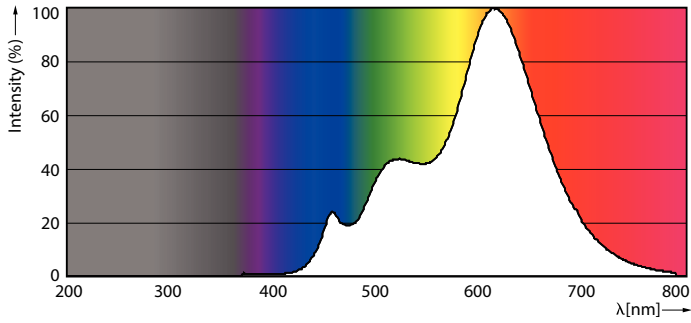

### Product data

General Information	
Cap base	GU5.3 [ GU5.3]
Nominal lifetime (nom.)	40000 h
Switching cycle	50000X
Technical type	7.5-43W
Light Technical	
Colour code	927
Beam Angle (Nom)	36 °
Luminous flux (nom.)	485 lm
Luminous flux (rated) (nom.)	485 lm
Luminous intensity (nom.)	1400 cd
Colour designation	Warm white (WW)
Rated beam angle	36 °
Correlated colour temperature (nom.)	2700 K
Luminous efficacy (rated) (nom.)	64.67 lm/W

Colour consistency	<3
Color rendering index (nom.)	92
LLMF at end of nominal lifetime (nom.)	70 %
Luminous Flux in 90° Cone (Rated)	485 lm
Operating and Electrical	
Power (Rated) (Nom)	7.5 W
Lamp current (nom.)	880 mA
Wattage equivalent	43 W
Starting time (nom.)	0.5 s
Warm-up time to 60% light (nom.)	0.5 s
Power factor (nom.)	0.7
Voltage (Nom)	ac electronic 12 V

## Photometric data

Calculat Photometric 4.1 Beam Lighting 4.1 Page 11

MAS LEDspotLV 43W GU5-3 927 36D MR16

## Photometric data