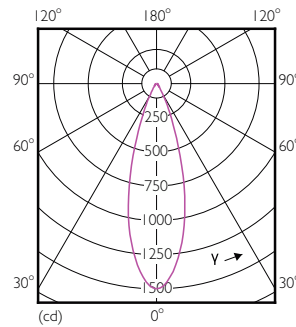

Accent Lighting Spots - MAS LED ExpertColor 7.5-43W MR16 927 36D

Light Distribution Diagram - MAS LED ExpertColor 7.5-43W MR16 927 36D