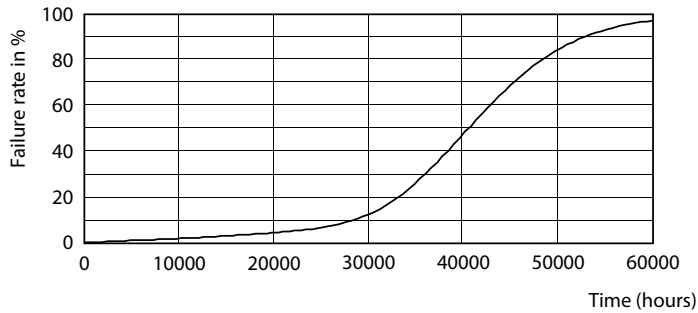

Lifetime

Life Expectancy Diagram - MAS LED ExpertColor 7.5-43W MR16 927 36D