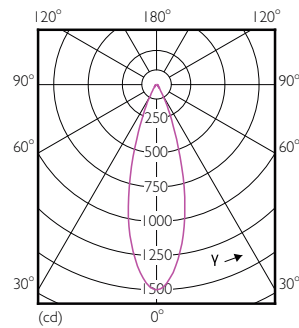

MAS LEDspotLV 43W GU5-3 927 36D MR16