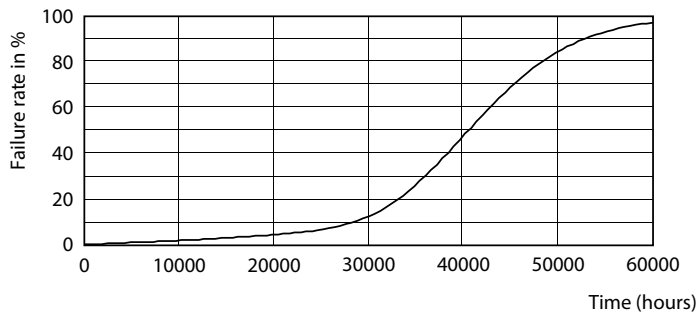

MASTER LEDspot MR16 ExpertColor

Photometrische Daten

Spectral Power Distribution Colour - MAS LED ExpertColor 7.5-43W MR16 930 36D

Lebensdauer

Life Expectancy Diagram - MAS LED ExpertColor 7.5-43W MR16 930 36D