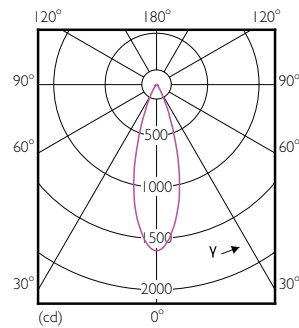

0,030 kg

Målskisse

MR16 12V 8-43W 550lm 36D 3000K GU5.3 D

Product

D

C

MASTER LED ExpertColor LED ExpertColor 7.5-43W MR16 50,5 mm 46 mm
930 36D

Fotometriske data

Calculation: Photometric Data Page 11

MAS LEDspotLV 43W GU5-3 930 36D MR16

MASTER LEDspot ExpertColor LV

Fotometriske data

Levetid