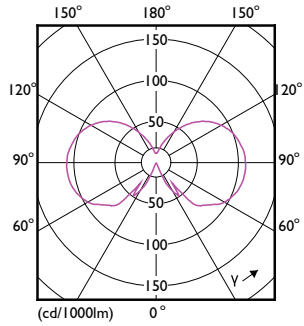

Product data

General Information		Input Frequency	
Cap-Base	E27 [E27]	Input Frequency	50 to 60 Hz
Nominal lifetime	15,000 hour(s)	Power Consumption	7 W
Switching Cycle	20,000	Lamp Current (Nom)	60 mA
Lighting Technology	LED	Wattage Equivalent	60 W
Flux measurement reference	Sphere	Starting Time (Nom)	0.5 s
EU RoHS compliant	Yes	Warm-up time to 60% light	0.5 s
		Power Factor (Fraction)	0.5
		Voltage (Nom)	220-240 V
Light Technical		Temperature	
Color Code	827 [CCT of 2700K]	T-Case Maximum (Nom)	45 °C
Luminous Flux	806 lm		
Color Designation	Warm White (WW)	Controls and Dimming	
Correlated Color Temperature (Nom)	2700 K	Dimmable	No
Luminous Efficacy (rated) (Nom)	115.00 lm/W		
Color Consistency	<6	Mechanical and Housing	
Color rendering index (CRI)	80	Bulb Finish	Clear
LLMF At End Of Nominal Lifetime (Nom)	70 %	Bulb Shape	A60 [A 60mm]
Operating and Electrical			
Line Frequency	50 to 60 Hz		

Dimensional drawing

Product	D	C
CLA LEDBulb ND 7-60W E27 WW A60 CL	60 mm	104 mm

Photometric data

CalcLUX Photometrics 4.5 Philips Lighting B.V. Page 3/7

General uniform lighting - CLA LEDBulb ND 7-60W E27 WW A60 CL

Spectral Power Distribution Colour - CLA LEDBulb ND 7-60W E27 WW A60 CL

Classic filament LEDbulbs

Photometric data

Light Distribution Diagram - CLA LEDBulb ND 7-60W E27 WW A60 CL

Lifetime

Life Expectancy Diagram - CLA LEDBulb ND 7-60W E27 WW A60 CL