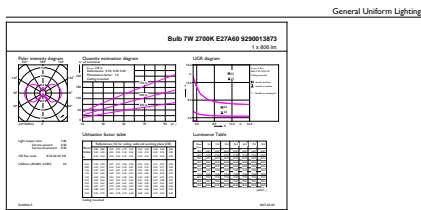

Photometric data

CalcLUX Photometrics 4.5 Philips Lighting B.V. Page 3/7

General uniform lighting - CLA LEDBulb ND 7-60W E27 WW A60 CL

Spectral Power Distribution Colour - CLA LEDBulb ND 7-60W E27 WW A60 CL