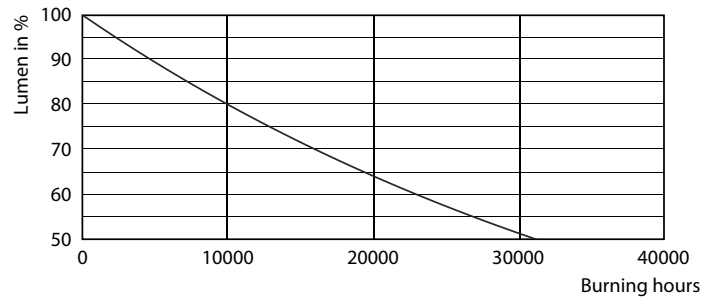

Product data

General Information		Input Frequency	
Cap-Base	E27 [E27]	Input Frequency	50 to 60 Hz
Nominal lifetime	15,000 hour(s)	Power Consumption	7 W
Switching Cycle	20,000	Lamp Current (Nom)	60 mA
Lighting Technology	LED	Wattage Equivalent	60 W
Flux measurement reference	Sphere	Starting Time (Nom)	0.5 s
EU RoHS compliant	Yes	Warm-up time to 60% light	0.5 s
		Power Factor (Fraction)	0.5
		Voltage (Nom)	220-240 V
Light Technical		Temperature	
Color Code	827 [CCT of 2700K]	T-Case Maximum (Nom)	45 °C
Luminous Flux	806 lm		
Color Designation	Warm White (WW)	Controls and Dimming	
Correlated Color Temperature (Nom)	2700 K	Dimmable	No
Luminous Efficacy (rated) (Nom)	115.00 lm/W		
Color Consistency	<6	Mechanical and Housing	
Color rendering index (CRI)	80	Bulb Finish	Clear
LLMF At End Of Nominal Lifetime (Nom)	70 %	Bulb Shape	A60 [A 60mm]
Operating and Electrical			
Line Frequency	50 to 60 Hz		

Spectral Power Distribution Colour - CLA LEDBulb ND 7-60W E27 WW A60 CL

Classic filament LEDbulbs

Photometric data

Light Distribution Diagram - CLA LEDBulb ND 7-60W E27 WW A60 CL

Lifetime

Life Expectancy Diagram - CLA LEDBulb ND 7-60W E27 WW A60 CL