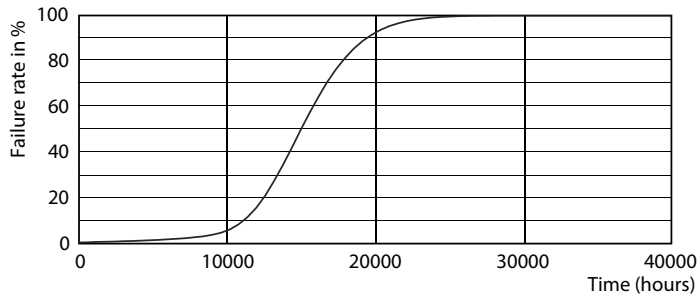

Product data

General Information		Input Frequency	
Cap-Base	E27 [E27]	Input Frequency	50 to 60 Hz
Nominal lifetime	15,000 hour(s)	Power Consumption	7 W
Switching Cycle	20,000	Lamp Current (Nom)	60 mA
Lighting Technology	LED	Wattage Equivalent	60 W
Flux measurement reference	Sphere	Starting Time (Nom)	0.5 s
EU RoHS compliant	Yes	Warm-up time to 60% light	0.5 s
		Power Factor (Fraction)	0.5
		Voltage (Nom)	220-240 V
Light Technical		Temperature	
Color Code	827 [CCT of 2700K]	T-Case Maximum (Nom)	45 °C
Luminous Flux	806 lm		
Color Designation	Warm White (WW)	Controls and Dimming	
Correlated Color Temperature (Nom)	2700 K	Dimmable	No
Luminous Efficacy (rated) (Nom)	115.00 lm/W		
Color Consistency	<6	Mechanical and Housing	
Color rendering index (CRI)	80	Bulb Finish	Clear
LLMF At End Of Nominal Lifetime (Nom)	70 %	Bulb Shape	A60 [A 60mm]
Operating and Electrical			
Line Frequency	50 to 60 Hz		

Spectral Power Distribution Colour - CLA LEDBulb ND 7-60W E27 WW A60 CL

Classic filament LEDbulbs

Photometric data

Light Distribution Diagram - CLA LEDBulb ND 7-60W E27 WW A60 CL

Lifetime

Life Expectancy Diagram - CLA LEDBulb ND 7-60W E27 WW A60 CL