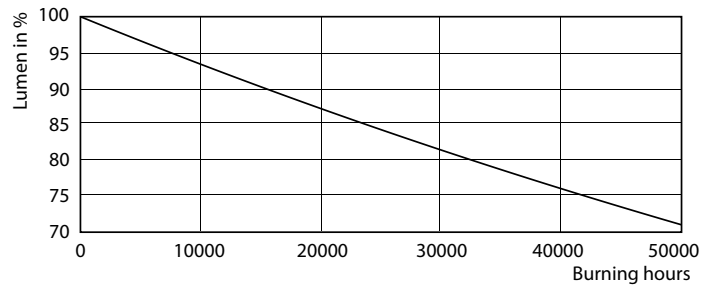

Lifetime

LEDtube PLC 100mm 9W G24Q GX24Q 827 850lm