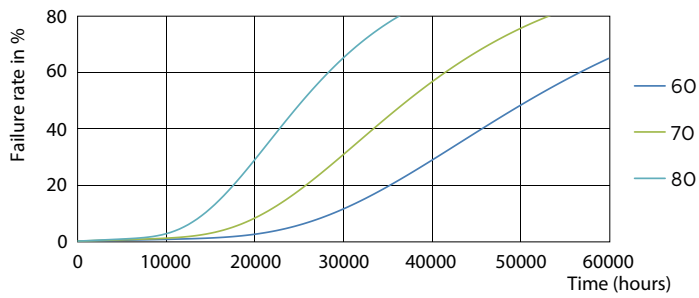

LEDtube PLC 100mm 9W G24Q GX24Q 827 850lm