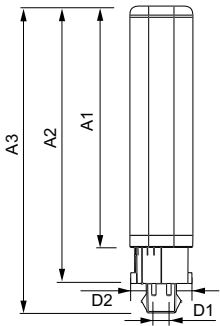

Product data

General Information	
Cap-Base	G24Q/GX24Q [G24q/GX24q]
Main Application	Industrial
Nominal Lifetime (Nom)	50000 h
Switching Cycle	50000X
B50L70	50000 h
Light Technical	
Color Code	835 [CCT of 3500K]
Luminous Flux (Nom)	900 lm
Luminous Flux (Rated) (Nom)	900 lm
Correlated Color Temperature (Nom)	3500 K
Luminous Efficacy (rated) (Nom)	105.00 lm/W
Color Consistency	<6
Color Rendering Index (Nom)	82
LLMF At End Of Nominal Lifetime (Nom)	70 %
Operating and Electrical	
Input Frequency	20000-100000 Hz
Power (Rated) (Nom)	8.5 W
Lamp Current (Max)	550 mA
Lamp Current (Min)	150 mA

Starting Time (Nom)	0.5 s
Warm Up Time to 60% Light (Nom)	0.5 s
Power Factor (Nom)	0.9
Voltage (Nom)	120 V
Temperature	
T-Ambient (Max)	45 °C
T-Ambient (Min)	-20 °C
T-Storage (Max)	65 °C
T-Storage (Min)	-40 °C
T-Case Maximum (Nom)	60 °C
Controls and Dimming	
Dimmable	Yes
Mechanical and Housing	
Product Length	200 mm
Approval and Application	
Energy Saving Product	Yes
Approval Marks	RoHS compliance UL certificate KEMA Keur certificate DLC compliance

PL-C/T

Energy Certifications	DLC Standard
DesignLights Consortium Qualified Product List	-
Product Data	
Order product name	8.5PL-C/T LED/26H-3500 IF 4P 10/1
EAN/UPC - Product	046677458386

Order code	458380
Numerator - Quantity Per Pack	1
Numerator - Packs per outer box	10
Material Nr. (12NC)	929001388204
Net Weight (Piece)	0.082 kg

Dimensional drawing

Product	D1	D2	A1	A2	A3
8.5PL-C/T LED/26H-3500 IF 4P 10/1	24.3 mm	28.4 mm	128.3 mm	147.5 mm	163.1 mm

PLED PLC 120V 8.5-26W 950lm 3500K GX24q

Photometric data

LEDtube PLC 100mm 9W G24Q GX24Q 835 900lm