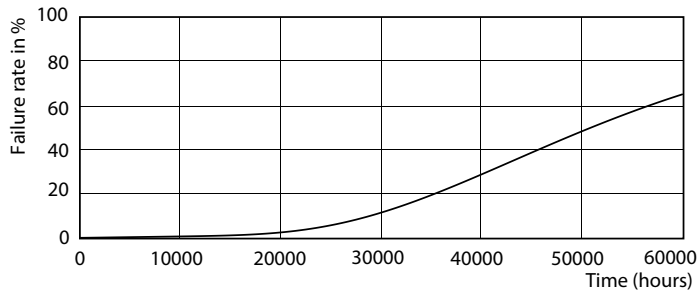

Lifetime

LEDtube PLC 100mm 9W G24Q GX24Q 827 850lm