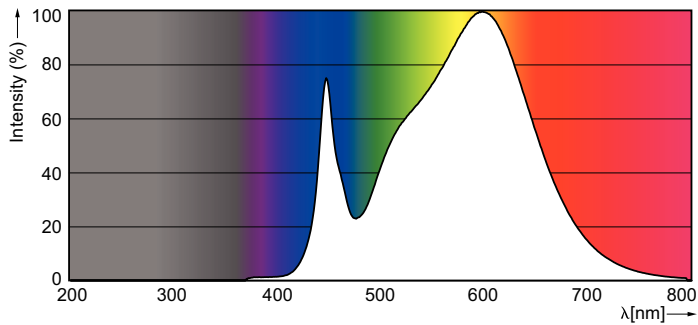

Photometric data

LEDtube PLC 100mm 9W G24Q GX24Q 835 900lm