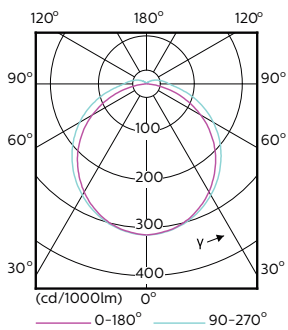

Dimensional drawing

Product	D1	D2	A1	A2	A3
8.5PL-C/T LED/26H-3500 IF 4P 10/1	24.3 mm	28.4 mm	128.3 mm	147.5 mm	163.1 mm

PLED PLC 120V 8.5-26W 950lm 3500K GX24q

Photometric data

LEDtube PLC 100mm 9W G24Q GX24Q 835 900lm