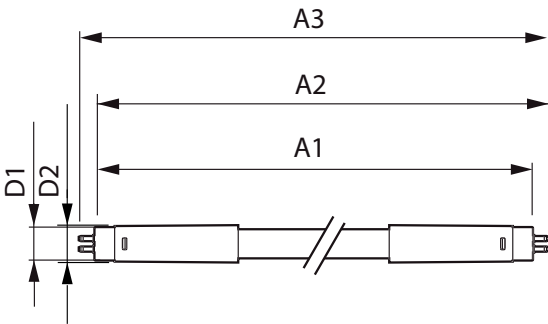

Product Data

Full product code	871869674323200
-------------------	-----------------

Order product name	MAS LEDtube HF 600mm HE 8W 830 T5
EAN/UPC - Product	8718696743232
Order code	929001390702
Numerator - Quantity Per Pack	1
Numerator - Packs per outer box	10
Material Nr. (12NC)	929001390702
Net Weight (Piece)	0.080 kg

Dimensional drawing

TLED 600mm 230V8W-14W 1050lm 160D 3000K

Product	D1	D2	A1	A2	A3
MAS LEDtube HF 600mm HE 8W 830 T5	15.5 mm	18.8 mm	549 mm	556.1 mm	563.2 mm

Photometric data

LEDtube 600mm 8W G5 830 1000lm