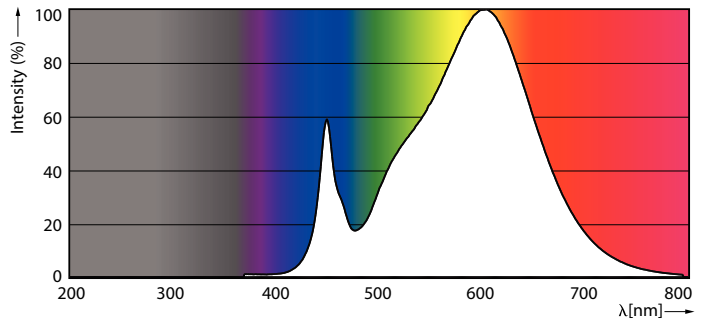

LEDtube 600mm 8W G5 830 1000lm

LEDtube 600mm 8W G5 830 1000lm