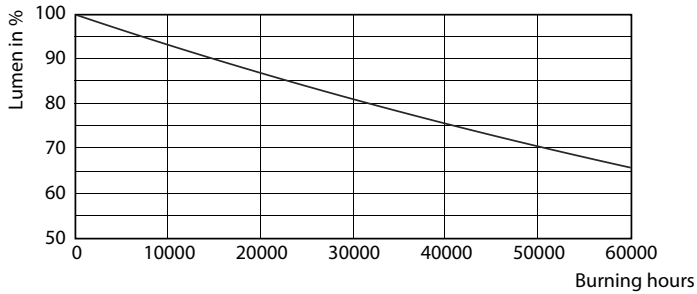

Product data

General Information		Lamp Current (Min)	
Cap-Base	G5 [G5]		150 mA
Nominal Lifetime (Nom)	50000 h	Starting Time (Nom)	0.5 s
Switching Cycle	50000X	Warm Up Time to 60% Light (Nom)	0.5 s
B50L70	50000 h	Power Factor (Nom)	0.9
Voltage (Nom)		40-60 V	
Light Technical		Temperature	
Color Code	830 [CCT of 3000K]	T-Ambient (Max)	45 °C
Luminous Flux (Nom)	1000 lm	T-Ambient (Min)	-20 °C
Luminous Flux (Rated) (Nom)	1000 lm	T-Storage (Max)	65 °C
Correlated Color Temperature (Nom)	3000 K	T-Storage (Min)	-40 °C
Color Consistency	<6	T-Case Maximum (Nom)	65 °C
Color Rendering Index (Nom)	83	Controls and Dimming	
LLMF At End Of Nominal Lifetime (Nom)	70 %	Dimmable	No
Operating and Electrical		Mechanical and Housing	
Input Frequency	35000-70000 Hz	Product Length	600 mm
Power (Rated) (Nom)	8 W		
Lamp Current (Max)	350 mA		

LEDtube 600mm 8W G5 830 1000lm

MASTER LEDtube InstantFit HF T5

Photometric data

LEDtube 600mm 8W G5 830 1000lm

Lifetime

LEDtube 600mm 8W G5 830 1000lm

LEDtube 600mm 8W G5 830 1000lm

LEDtube 600mm 8W G5 830 1000lm