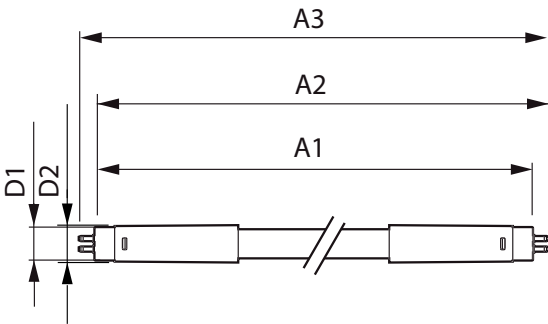

Dimensional drawing

TLED 600mm 230V8W-14W 1050lm 160D 6500K

Product	D1	D2	A1	A2	A3
MAS LEDtube HF 600mm HE 8W 865 T5	15.5 mm	18.8 mm	549 mm	556.1 mm	563.2 mm

Photometric data

LEDtube 600mm 8W G5 865 1050lm