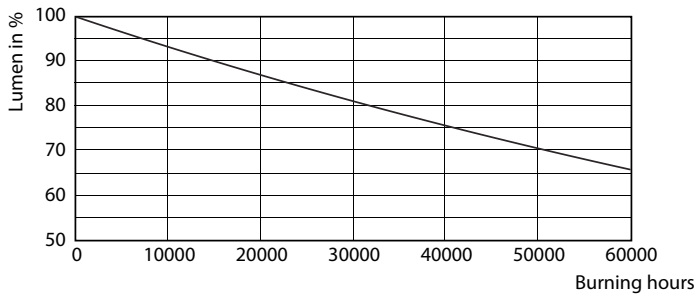

MASTER LEDtube InstantFit HF T5

Photometric data

Lifetime

LEDtube 600mm 8W G5 830 1000lm