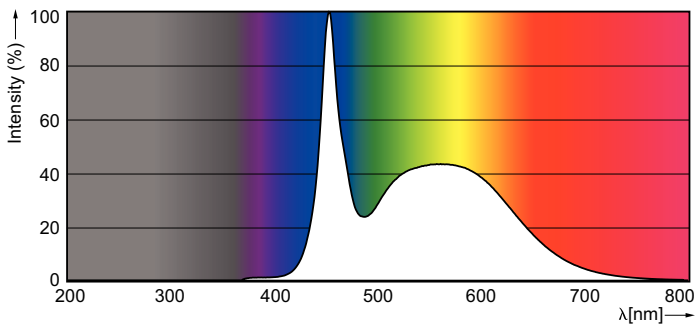

Photometric data

LEDtube 600mm 8W G5 865 1050lm