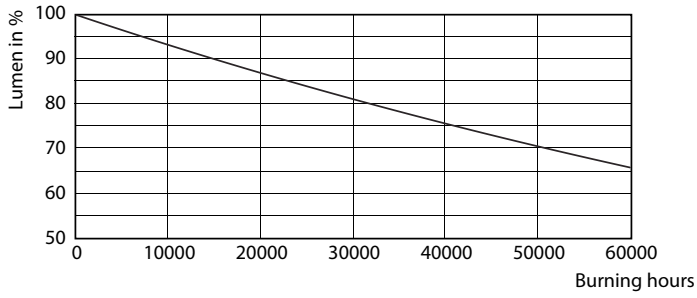

MASTER LEDtube InstantFit HF T5

Lifetime

LEDtube 600mm 8W G5 830 1000lm