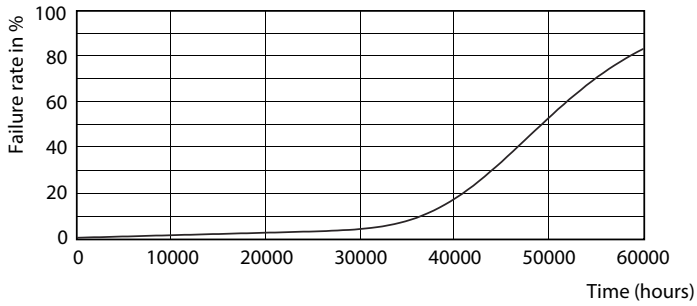

LEDtube 600mm 8W G5 830 1000lm