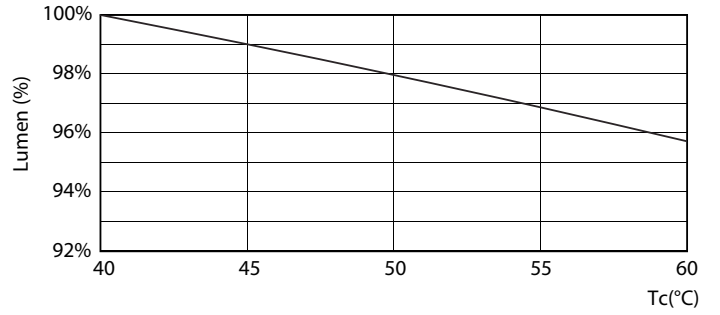

LEDtube 600mm 8W G5 830 1000lm

MASTER LEDtube InstantFit HF T5

Lifetime

LEDtube 600mm 8W G5 830 1000lm