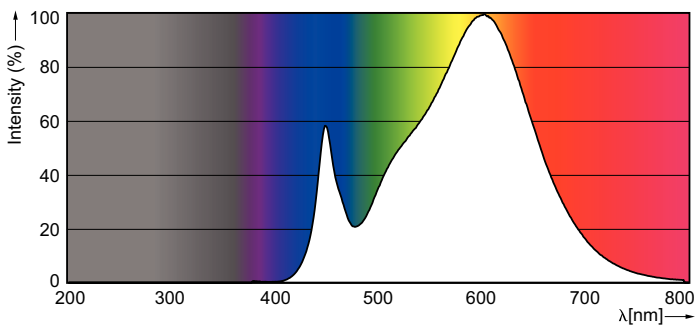

LEDtube 1200mm 16-5W G5 830 2300lm