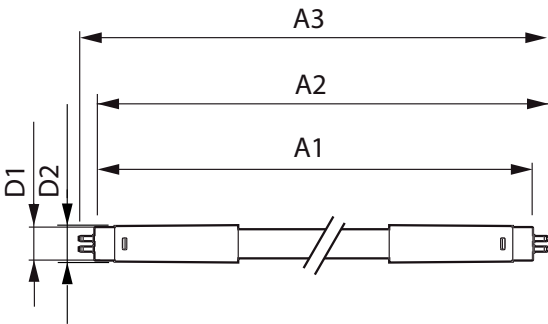

## Dimensional drawing

TLED 1200mm 230V14W-28W 2100lm 160D 300

Product	D1	D2	A1	A2	A3
MAS LEDtube HF 1200mm HE 16.5W 830 T5	15.5 mm	18.8 mm	1149 mm	1156.1 mm	1163.2 mm