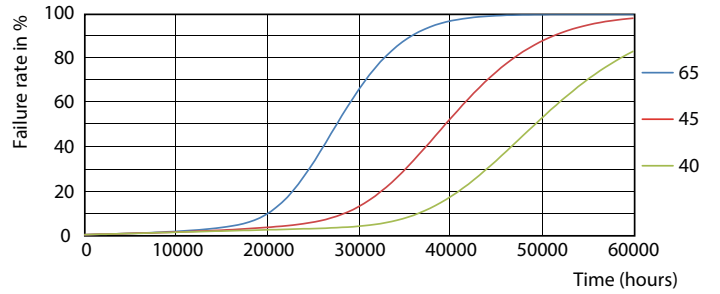

LEDtube 600mm 8W G5 830 1000lm