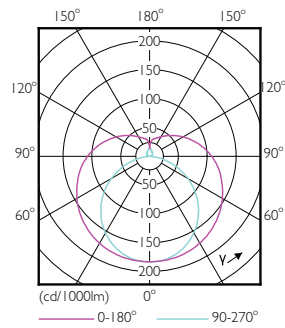

## Dimensional drawing

TLED 1200mm 230V14W-28W 2100lm 160D 300

Product	D1	D2	A1	A2	A3
MAS LEDtube HF 1200mm HE 16.5W 830 T5	15.5 mm	18.8 mm	1149 mm	1156.1 mm	1163.2 mm

## Photometric data

General Uniform Lighting

LEDtube 600mm 8W G5 830 1000lm

LEDtube 1200mm 16-5W G5 830 2300lm