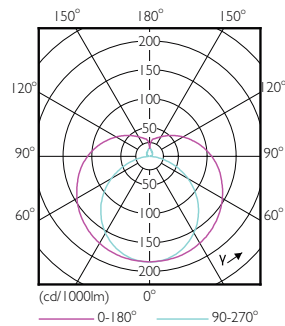

## Dimensional drawing

TLED 1200mm 230V14W-28W 2100lm 160D 300

Product	D1	D2	A1	A2	A3
MAS LEDtube HF 1200mm HE 16.5W 830 T5	15.5 mm	18.8 mm	1149 mm	1156.1 mm	1163.2 mm

## Photometric data

LEDtube 1200mm 16-5W G5 830 2300lm

LEDtube 600mm 8W G5 830 1000lm