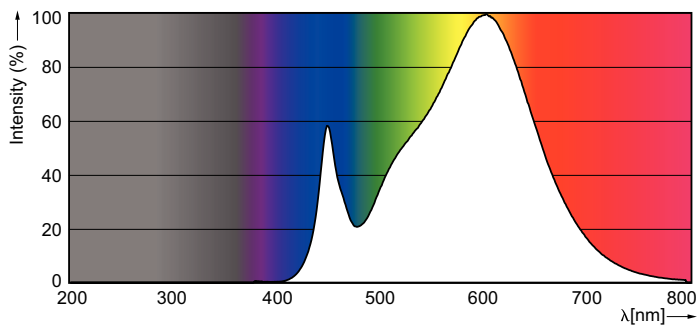

LEDtube 1200mm 16-5W G5 830 2300lm