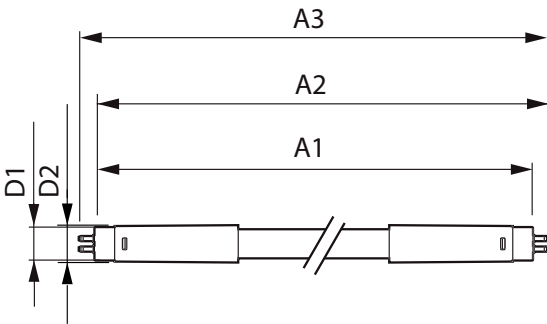

## Dimensional drawing

TLED 1200mm 230V14W-28W 2100lm 160D 300

Product	D1	D2	A1	A2	A3
MAS LEDtube HF 1200mm HE 16.5W 830 T5	15.5 mm	18.8 mm	1149 mm	1156.1 mm	1163.2 mm