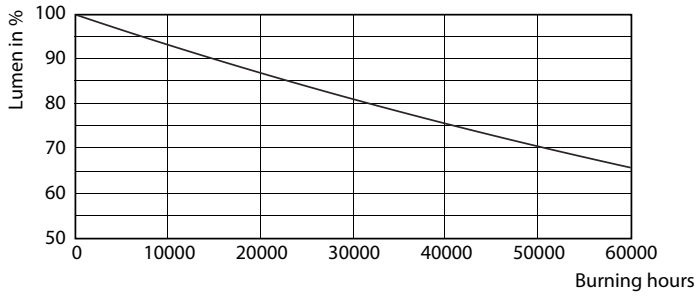

MASTER LEDtube InstantFit HF T5

Lifetime

LEDtube 600mm 8W G5 830 1000lm