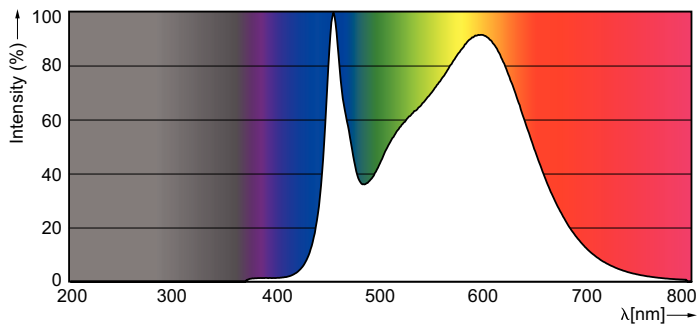

Photometric data

LEDtube 13W G13 2100lm