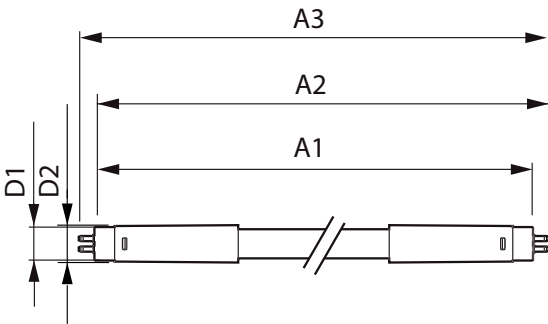

Dimensional drawing

TLED 1200mm 230V14W-28W 2100lm 160D 400

Product	D1	D2	A1	A2	A3
MAS LEDtube HF 1200mm HE 16.5W 840 T5	15.5 mm	18.8 mm	1149 mm	1156.1 mm	1163.2 mm

Photometric data

LEDtube 13W G13 2100lm