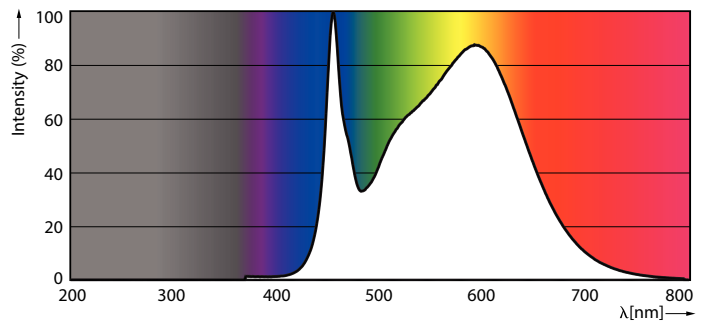

LEDtube 1500mm 20W G5 840 3000lm