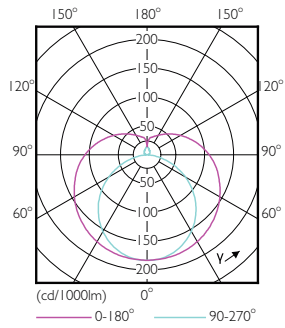

MASTER LEDtube InstantFit HF T5

Photometric data

LEDtube 600mm 8W G5 830 1000lm