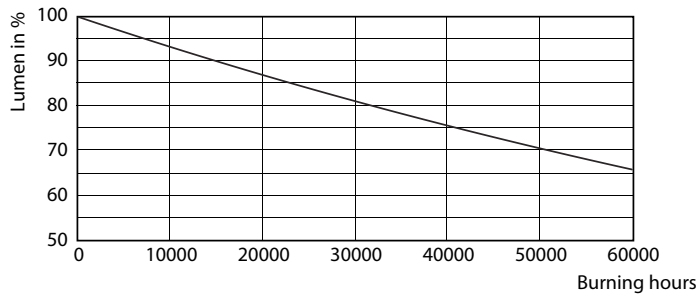

Product data

General Information	
Cap base	G5 [G5]
Nominal lifetime (nom.)	50000 h
Switching cycle	50000X
B50L70	50000 h

Light Technical	
Colour Code	840 [CCT of 4,000 K]
Lamp Luminous Flux 25°C EL (Nom)	3000 lm
Lamp Luminous Flux (Nom)	3000 lm
Colour Temperature, horizontal (Nom)	4000 K
Colour consistency	<6
Colour Rendering Index,horiz (Nom)	83
LLMF at end of nominal lifetime (nom.)	70 %

LEDtube 1500mm 20W G5 840 3000lm

LEDtube 1500mm 20W G5 840 3000lm

MASTER LEDtube InstantFit HF T5

Photometric data

LEDtube 600mm 8W G5 830 1000lm

Lifetime

LEDtube 600mm 8W G5 830 1000lm

LEDtube 600mm 8W G5 830 1000lm