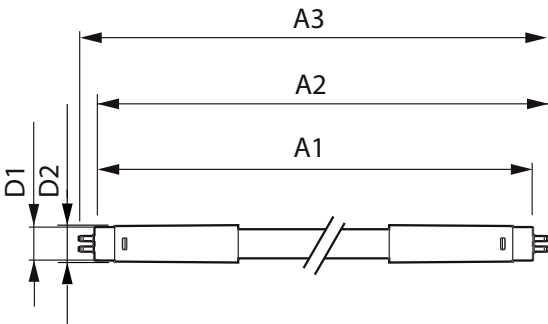

Dimensional drawing

TLED 1500mm 230V17W-35W 2600lm 160D 650

Product	D1	D2	A1	A2	A3
MAS LEDtube HF 1500mm HE 20W 865 T5	15.5 mm	18.8 mm	1449 mm	1456.1 mm	1463.2 mm

Photometric data

LEDtube 1500mm 20W G5 865 3000lm