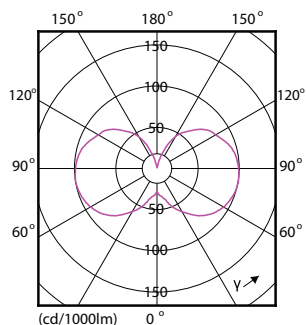

Dekorative MASTER Value LED-Glühlampen

Photometrische Daten

Light Distribution Diagram - CLA LEDBulb SP ND 5-25W E27 GOLD ST64 CL

Lebensdauer

Life Expectancy Diagram - CLA LEDBulb SP ND 5-25W E27 GOLD ST64 CL

Lumen Maintenance Diagram - CLA LEDBulb SP ND 5-25W E27 GOLD ST64 CL