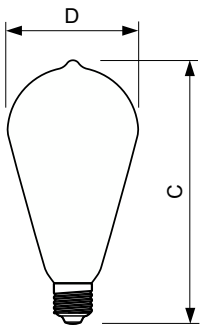

Product data

General Information		Operating and Electrical	
Cap-Base	E27 [E27]	Line Frequency	50 to 60 Hz
Nominal lifetime	15,000 hour(s)	Input Frequency	50 to 60 Hz
Switching Cycle	20,000	Power Consumption	5 W
Lighting Technology	LED	Lamp Current (Nom)	44 mA
EU RoHS compliant	Yes	Wattage Equivalent	25 W
		Starting Time (Nom)	0.5 s
		Warm-up time to 60% light	0.5 s
		Power Factor (Fraction)	0.4
		Voltage (Nom)	220-240 V
Light Technical		Temperature	
Color Code	820 [CCT of 2000K]	T-Case Maximum (Nom)	70 °C
Luminous Flux	250 lm		
Color Designation	Flame	Controls and Dimming	
Correlated Color Temperature (Nom)	2000 K	Dimmable	No
Luminous Efficacy (rated) (Nom)	50.00 lm/W		
Color Consistency	<6		
Color rendering index (CRI)	80		
LLMF At End Of Nominal Lifetime (Nom)	70 %		

Dimensional drawing

Product	D	C
CLA LEDBulb SP ND 5-25W E27 GOLD ST64 CL	64 mm	143 mm

Photometric data

Calculat Photometric 4.5 Philips Lighting B.V. Page 1/1

Spectral Power Distribution Colour - CLA LEDBulb SP ND 5-25W E27 GOLD ST64 CL