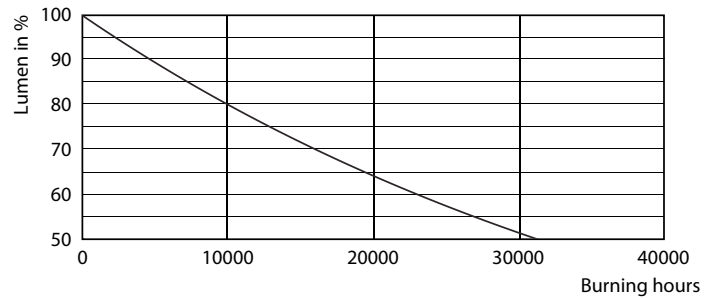

Product data

General Information		Operating and Electrical	
Cap-Base	E27 [E27]	Line Frequency	50 to 60 Hz
Nominal lifetime	15,000 hour(s)	Input Frequency	50 to 60 Hz
Switching Cycle	20,000	Power Consumption	5 W
Lighting Technology	LED	Lamp Current (Nom)	44 mA
EU RoHS compliant	Yes	Wattage Equivalent	25 W
		Starting Time (Nom)	0.5 s
		Warm-up time to 60% light	0.5 s
		Power Factor (Fraction)	0.4
		Voltage (Nom)	220-240 V
Light Technical		Temperature	
Color Code	820 [CCT of 2000K]	T-Case Maximum (Nom)	70 °C
Luminous Flux	250 lm		
Color Designation	Flame	Controls and Dimming	
Correlated Color Temperature (Nom)	2000 K	Dimmable	No
Luminous Efficacy (rated) (Nom)	50.00 lm/W		
Color Consistency	<6		
Color rendering index (CRI)	80		
LLMF At End Of Nominal Lifetime (Nom)	70 %		

General uniform lighting - CLA LEDBulb SP ND 5-25W E27 GOLD ST64 CL

MASTER Value Decorative LED bulbs

Photometric data

Light Distribution Diagram - CLA LEDBulb SP ND 5-25W E27 GOLD ST64 CL

Lifetime

Life Expectancy Diagram - CLA LEDBulb SP ND 5-25W E27 GOLD ST64 CL