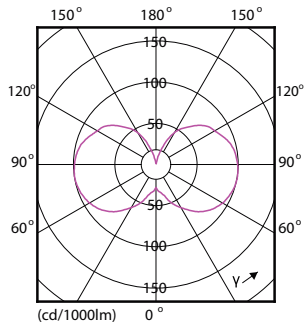

Dimensional drawing

Product	D	C
CLA LEDBulb SP ND 5-25W E27 GOLD ST64 CL	64 mm	143 mm

Photometric data

Calculat Photometric 4.5 Philips Lighting B.V. Page 1/1

Spectral Power Distribution Colour - CLA LEDBulb SP ND 5-25W E27 GOLD ST64 CL

General uniform lighting - CLA LEDBulb SP ND 5-25W E27 GOLD ST64 CL

MASTER Value Decorative LED bulbs

Photometric data

Light Distribution Diagram - CLA LEDBulb SP ND 5-25W E27 GOLD ST64 CL

Lifetime

Life Expectancy Diagram - CLA LEDBulb SP ND 5-25W E27 GOLD ST64 CL