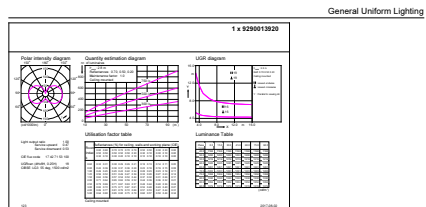

Product data

General Information		Operating and Electrical	
Cap-Base	E27 [E27]	Line Frequency	50 to 60 Hz
Nominal lifetime	15,000 hour(s)	Input Frequency	50 to 60 Hz
Switching Cycle	20,000	Power Consumption	5 W
Lighting Technology	LED	Lamp Current (Nom)	44 mA
EU RoHS compliant	Yes	Wattage Equivalent	25 W
		Starting Time (Nom)	0.5 s
		Warm-up time to 60% light	0.5 s
		Power Factor (Fraction)	0.4
		Voltage (Nom)	220-240 V
Light Technical		Temperature	
Color Code	820 [CCT of 2000K]	T-Case Maximum (Nom)	70 °C
Luminous Flux	250 lm		
Color Designation	Flame	Controls and Dimming	
Correlated Color Temperature (Nom)	2000 K	Dimmable	No
Luminous Efficacy (rated) (Nom)	50.00 lm/W		
Color Consistency	<6		
Color rendering index (CRI)	80		
LLMF At End Of Nominal Lifetime (Nom)	70 %		

Dimensional drawing

Product	D	C
CLA LEDBulb SP ND 5-25W E27 GOLD ST64 CL	64 mm	143 mm

Photometric data

Calculat Photometric 4.5 Philips Lighting B.V. Page 1/1

Spectral Power Distribution Colour - CLA LEDBulb SP ND 5-25W E27 GOLD ST64 CL