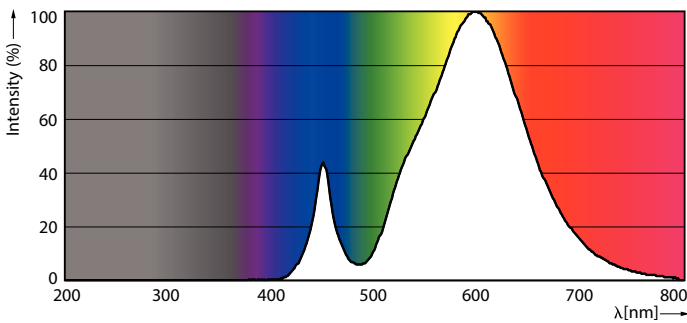

HIB NAM Trueforce 26W-38W-55W E26-E39 Clear 727 36D ND