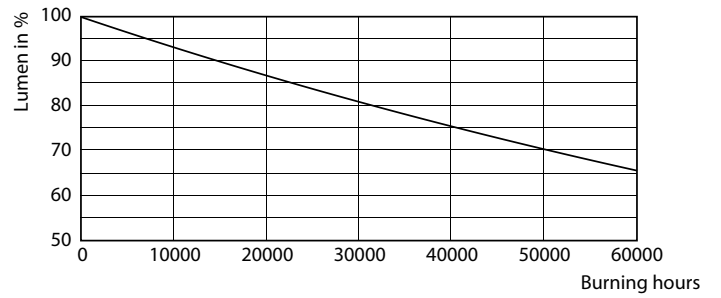

HIB NAM Trueforce 38W E39 Clear 727 36D ND