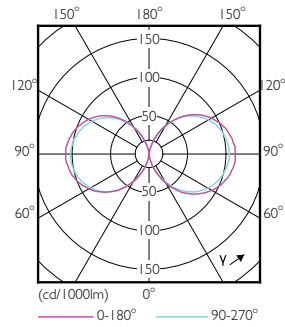

Product data

General Information	
Base	E39 [Single Contact Mogul Screw]
RoHS mark	RoHS mark
Nominal Lifetime (Nom)	50000 h
Switching Cycle	50000X
Technical Type	38-100W
Light Technical	
Color Code	727 [CCT of 2700K]
Beam Angle (Nom)	360 °
Initial lumen (Nom)	4800 lm
Luminous Flux (Rated) (Nom)	4800 lm
Color Designation	Warm White (WW)
Correlated Color Temperature (Nom)	2700 K
Luminous Efficacy (rated) (Nom)	60.00 lm/W
Color Consistency	ANSI 2700K
Color Rendering Index (Nom)	70
LLMF At End Of Nominal Lifetime (Nom)	70 %

EAN/UPC - Product	046677473556
Order code	473553
Numerator - Quantity Per Pack	1
Numerator - Packs per outer box	4
Material Nr. (12NC)	929001396004
Net Weight (Piece)	0.880 kg

Dimensional drawing

HIB NAM Post top CT 5000lm 2700K

Product	D	C
38ED28/LED/727/ND 120-277V G2 CT 4/1	105 mm	245 mm

Photometric data

HIB NAM Trueforce 38W E39 Clear 727 36D ND

HIB NAM Trueforce 38W E39 Clear 727 36D ND

HIB NAM Trueforce 26W-38W-55W E26-E39 Clear 727 36D ND