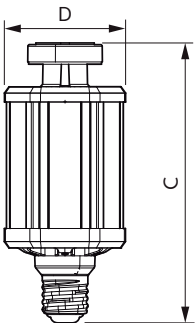

Product data

General Information	
Base	E39 [Single Contact Mogul Screw]
RoHS mark	RoHS mark
Nominal Lifetime (Nom)	50000 h
Switching Cycle	50000X
Technical Type	38-100W
Light Technical	
Color Code	727 [CCT of 2700K]
Beam Angle (Nom)	360 °
Initial lumen (Nom)	4800 lm
Luminous Flux (Rated) (Nom)	4800 lm
Color Designation	Warm White (WW)
Correlated Color Temperature (Nom)	2700 K
Luminous Efficacy (rated) (Nom)	60.00 lm/W
Color Consistency	ANSI 2700K
Color Rendering Index (Nom)	70
LLMF At End Of Nominal Lifetime (Nom)	70 %

EAN/UPC - Product	046677473556
Order code	473553
Numerator - Quantity Per Pack	1
Numerator - Packs per outer box	4
Material Nr. (12NC)	929001396004
Net Weight (Piece)	0.880 kg

Dimensional drawing

HIB NAM Post top CT 5000lm 2700K

Product	D	C
38ED28/LED/727/ND 120-277V G2 CT 4/1	105 mm	245 mm

Photometric data

HIB NAM Trueforce 38W E39 Clear 727 36D ND

HIB NAM Trueforce 38W E39 Clear 727 36D ND

HIB NAM Trueforce 26W-38W-55W E26-E39 Clear 727 36D ND