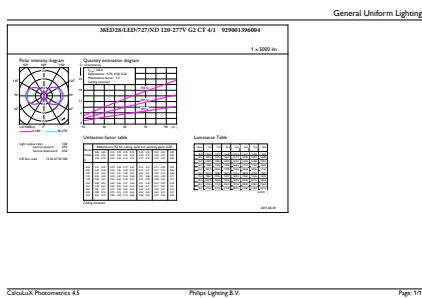

Product data

General Information	
Base	E39 [Single Contact Mogul Screw]
RoHS mark	RoHS mark
Nominal Lifetime (Nom)	50000 h
Switching Cycle	50000X
Technical Type	38-100W
Light Technical	
Color Code	727 [CCT of 2700K]
Beam Angle (Nom)	360 °
Initial lumen (Nom)	4800 lm
Luminous Flux (Rated) (Nom)	4800 lm
Color Designation	Warm White (WW)
Correlated Color Temperature (Nom)	2700 K
Luminous Efficacy (rated) (Nom)	60.00 lm/W
Color Consistency	ANSI 2700K
Color Rendering Index (Nom)	70
LLMF At End Of Nominal Lifetime (Nom)	70 %

EAN/UPC - Product	046677473556
Order code	473553
Numerator - Quantity Per Pack	1
Numerator - Packs per outer box	4
Material Nr. (12NC)	929001396004
Net Weight (Piece)	0.880 kg

Dimensional drawing

HIB NAM Post top CT 5000lm 2700K

Product	D	C
38ED28/LED/727/ND 120-277V G2 CT 4/1	105 mm	245 mm

Photometric data

HIB NAM Trueforce 38W E39 Clear 727 36D ND

HIB NAM Trueforce 38W E39 Clear 727 36D ND

HIB NAM Trueforce 26W-38W-55W E26-E39 Clear 727 36D ND