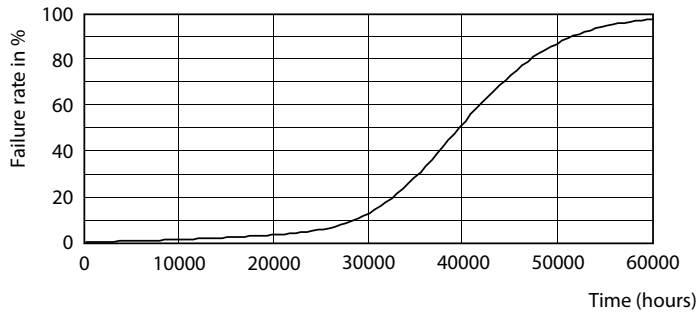

LED Urban TrueForce Lamps

Lifetime

HIB NAM Trueforce 38W E39 Clear 727 36D ND