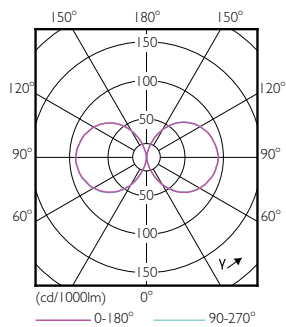

### Product data

General Information	
Base	E26 [ Single Contact Medium Screw]
EU RoHS compliant	Yes
Nominal Lifetime (Nom)	50000 h
Switching Cycle	50000X
Technical Type	26-70W
Light Technical	
Color Code	730 [ CCT of 3000K]
Beam Angle (Nom)	360 °
Initial lumen (Nom)	3000 lm
Color Designation	White (WH)
Correlated Color Temperature (Nom)	3000 K
Luminous Efficacy (rated) (Nom)	115.00 lm/W
Color Consistency	ANSI 3000K
Color Rendering Index (Nom)	70
LLMF At End Of Nominal Lifetime (Nom)	70 %
Operating and Electrical	
Input Frequency	50 to 60 Hz

## Dimensional drawing

HIB NAM Post top 3000lm 3000K G2

Product	D	C
26ED23.5/LED/730/ND 120-277V G2 4/1	84 mm	176 mm

## Photometric data

High Intensity 40W E39 ED-28 Clear 3000K

HIB NAM Trueforce 26W E26 Clear 730 36D ND

HIB NAM Trueforce 26W E26 Clear 730 36D ND