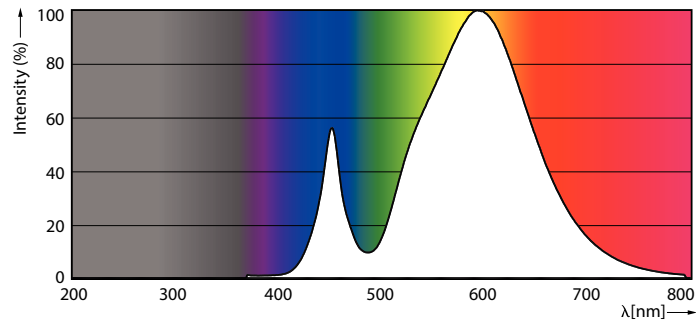

Photometric data

High Intensity 40W E39 ED-28 Clear 3000K