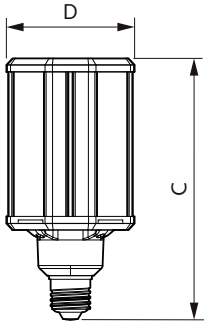

### Product data

General Information	
Base	E26 [ Single Contact Medium Screw]
EU RoHS compliant	Yes
Nominal Lifetime (Nom)	50000 h
Switching Cycle	50000X
Technical Type	26-70W
Light Technical	
Color Code	730 [ CCT of 3000K]
Beam Angle (Nom)	360 °
Initial lumen (Nom)	3000 lm
Color Designation	White (WH)
Correlated Color Temperature (Nom)	3000 K
Luminous Efficacy (rated) (Nom)	115.00 lm/W
Color Consistency	ANSI 3000K
Color Rendering Index (Nom)	70
LLMF At End Of Nominal Lifetime (Nom)	70 %
Operating and Electrical	
Input Frequency	50 to 60 Hz

## Dimensional drawing

HIB NAM Post top 3000lm 3000K G2

Product	D	C
26ED23.5/LED/730/ND 120-277V G2 4/1	84 mm	176 mm