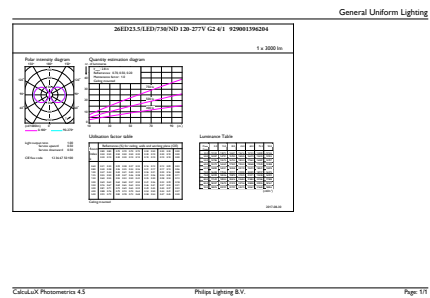

HIB NAM Trueforce 26W E26 Clear 730 36D ND