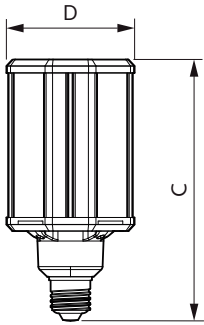

LED Urban TrueForce Lamps

Approval and Application

Energy Consumption kWh/1000 h - kWh

Product Data

Order product name	26ED23.5/LED/727/ND 120-277V G2 4/1
EAN/UPC - Product	046677473594
Order code	473595

Numerator - Quantity Per Pack	1
Numerator - Packs per outer box	4
Material Nr. (12NC)	929001396404
Net Weight (Piece)	0.365 kg

Dimensional drawing

HIB NAM Post top 3000lm 2700K G2

Product	D	C
26ED23.5/LED/727/ND 120-277V G2 4/1	84 mm	176 mm