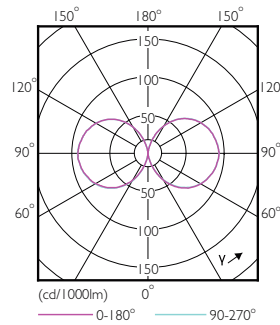

HIB NAM Trueforce 26W E26 Clear 727 36D ND