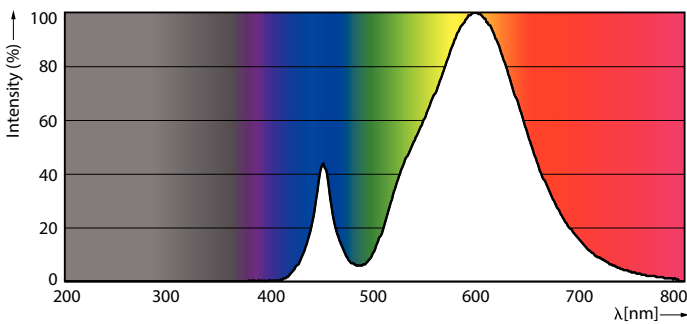

HIB NAM Trueforce 26W E26 Clear 727 36D ND

HIB NAM Trueforce 26W-38W-55W E26-E39 Clear 727 36D ND