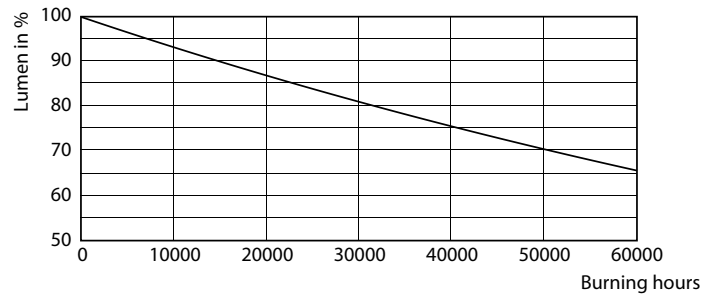

HIB NAM Trueforce 26W E26 Clear 730 36D ND