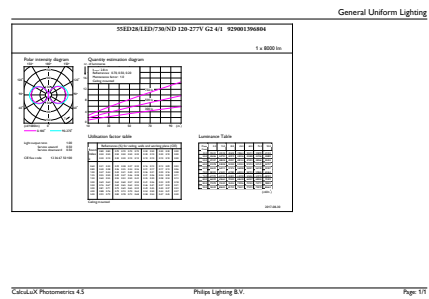

### Product data

General Information	
Base	E39 [ Single Contact Mogul Screw]
RoHS mark	RoHS mark
Nominal Lifetime (Nom)	50000 h
Switching Cycle	50000X
Technical Type	55-150W
Light Technical	
Color Code	730 [ CCT of 3000K]
Beam Angle (Nom)	360 °
Initial lumen (Nom)	8000 lm
Luminous Flux (Rated) (Nom)	8000 lm
Color Designation	White (WH)
Correlated Color Temperature (Nom)	3000 K
Luminous Efficacy (rated) (Nom)	133.33 lm/W
Color Consistency	ANSI 3000K
Color Rendering Index (Nom)	70
LLMF At End Of Nominal Lifetime (Nom)	70 %

## Product Data

Order product name	55ED28/LED/730/ND 120-277V G2 4/1
EAN/UPC - Product	046677473631

Order code	473637
Numerator - Quantity Per Pack	1
Numerator - Packs per outer box	4
Material Nr. (12NC)	929001396804
Net Weight (Piece)	0.900 kg

## Dimensional drawing

HIB NAM Post top 8000lm 3000K G2

Product	D	C
55ED28/LED/730/ND 120-277V G2 4/1	105 mm	204 mm

## Photometric data

High Intensity 40W E39 ED-28 Clear 3000K

HIB NAM Trueforce 55W E39 Clear 730 36D ND

HIB NAM Trueforce 55W E39 Clear 730 36D ND