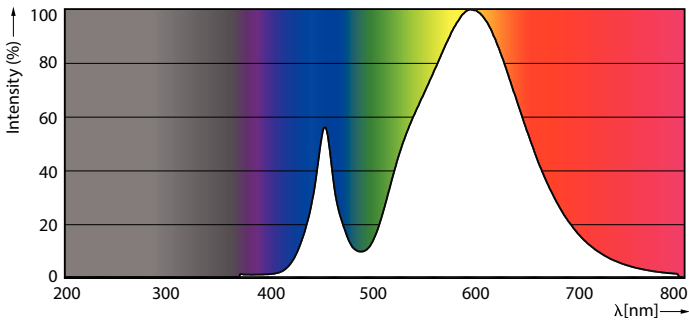

Photometric data

High Intensity 40W E39 ED-28 Clear 3000K