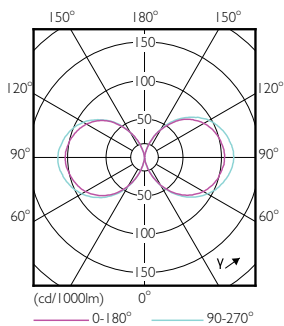

### Product data

General Information	
Base	E39 [ Single Contact Mogul Screw]
RoHS mark	RoHS mark
Nominal Lifetime (Nom)	50000 h
Switching Cycle	50000X
Technical Type	55-150W
Light Technical	
Color Code	730 [ CCT of 3000K]
Beam Angle (Nom)	360 °
Initial lumen (Nom)	8000 lm
Luminous Flux (Rated) (Nom)	8000 lm
Color Designation	White (WH)
Correlated Color Temperature (Nom)	3000 K
Luminous Efficacy (rated) (Nom)	133.33 lm/W
Color Consistency	ANSI 3000K
Color Rendering Index (Nom)	70
LLMF At End Of Nominal Lifetime (Nom)	70 %

## Dimensional drawing

HIB NAM Post top 8000lm 3000K G2

Product	D	C
55ED28/LED/730/ND 120-277V G2 4/1	105 mm	204 mm

## Photometric data

High Intensity 40W E39 ED-28 Clear 3000K

HIB NAM Trueforce 55W E39 Clear 730 36D ND

HIB NAM Trueforce 55W E39 Clear 730 36D ND