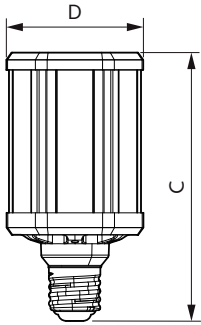

### Product data

General Information	
Base	E39 [ Single Contact Mogul Screw]
RoHS mark	RoHS mark
Nominal Lifetime (Nom)	50000 h
Switching Cycle	50000X
Technical Type	55-150W
Light Technical	
Color Code	730 [ CCT of 3000K]
Beam Angle (Nom)	360 °
Initial lumen (Nom)	8000 lm
Luminous Flux (Rated) (Nom)	8000 lm
Color Designation	White (WH)
Correlated Color Temperature (Nom)	3000 K
Luminous Efficacy (rated) (Nom)	133.33 lm/W
Color Consistency	ANSI 3000K
Color Rendering Index (Nom)	70
LLMF At End Of Nominal Lifetime (Nom)	70 %

## Product Data

Order product name	55ED28/LED/730/ND 120-277V G2 4/1
EAN/UPC - Product	046677473631

Order code	473637
Numerator - Quantity Per Pack	1
Numerator - Packs per outer box	4
Material Nr. (12NC)	929001396804
Net Weight (Piece)	0.900 kg

## Dimensional drawing

HIB NAM Post top 8000lm 3000K G2

Product	D	C
55ED28/LED/730/ND 120-277V G2 4/1	105 mm	204 mm