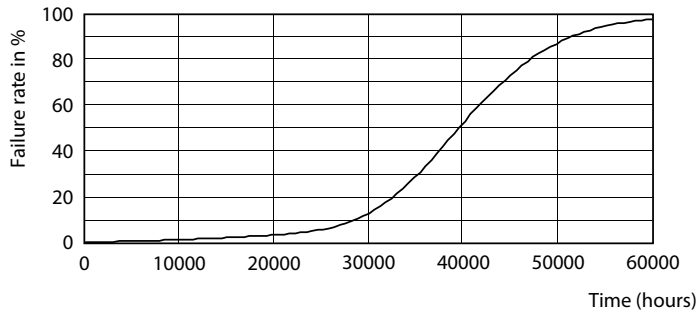

Product data

General Information	
Base	E39 [Single Contact Mogul Screw]
RoHS mark	RoHS mark
Nominal Lifetime (Nom)	50000 h
Switching Cycle	50000X
Technical Type	55-150W
Light Technical	
Color Code	727 [CCT of 2700K]
Beam Angle (Nom)	360 °
Initial lumen (Nom)	7500 lm
Luminous Flux (Rated) (Nom)	7500 lm
Color Designation	Warm White (WW)
Correlated Color Temperature (Nom)	2700 K
Luminous Efficacy (rated) (Nom)	133.33 lm/W
Color Consistency	ANSI 2700K
Color Rendering Index (Nom)	70
LLMF At End Of Nominal Lifetime (Nom)	70 %

Photometric data

HIB NAM Trueforce 55W E39 Clear 727 36D ND

HIB NAM Trueforce 55W E39 Clear 727 36D ND

HIB NAM Trueforce 26W-38W-55W E26-E39 Clear 727 36D ND

LED Urban TrueForce Lamps

Lifetime

HIB NAM Trueforce 26W E26 Clear 730 36D ND