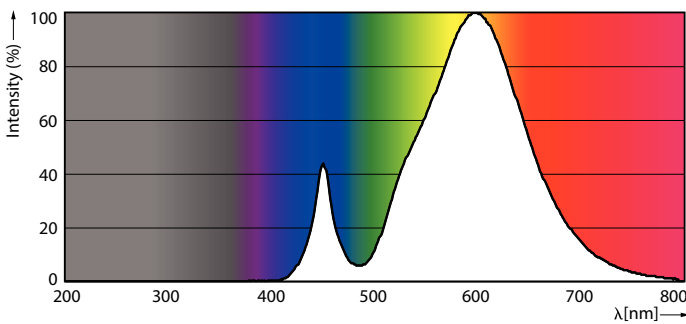

HIB NAM Trueforce 55W E39 Clear 727 36D ND

HIB NAM Trueforce 26W-38W-55W E26-E39 Clear 727 36D ND