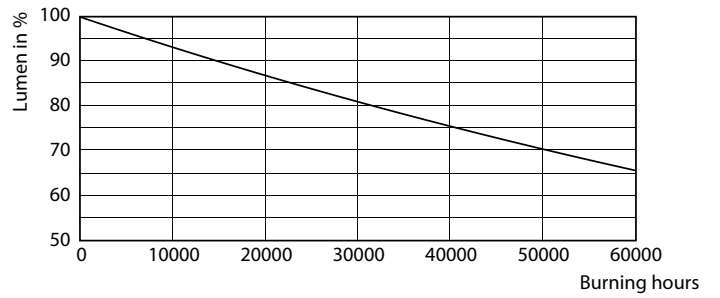

Product data

General Information	
Base	E39 [Single Contact Mogul Screw]
RoHS mark	RoHS mark
Nominal Lifetime (Nom)	50000 h
Switching Cycle	50000X
Technical Type	55-150W
Light Technical	
Color Code	727 [CCT of 2700K]
Beam Angle (Nom)	360 °
Initial lumen (Nom)	7500 lm
Luminous Flux (Rated) (Nom)	7500 lm
Color Designation	Warm White (WW)
Correlated Color Temperature (Nom)	2700 K
Luminous Efficacy (rated) (Nom)	133.33 lm/W
Color Consistency	ANSI 2700K
Color Rendering Index (Nom)	70
LLMF At End Of Nominal Lifetime (Nom)	70 %

Photometric data

HIB NAM Trueforce 55W E39 Clear 727 36D ND

HIB NAM Trueforce 55W E39 Clear 727 36D ND

HIB NAM Trueforce 26W-38W-55W E26-E39 Clear 727 36D ND

LED Urban TrueForce Lamps

Lifetime

HIB NAM Trueforce 26W E26 Clear 730 36D ND