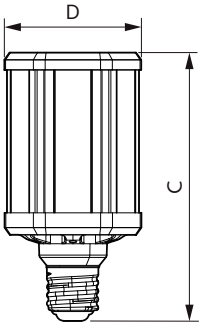

Product data

General Information	
Base	E39 [Single Contact Mogul Screw]
RoHS mark	RoHS mark
Nominal Lifetime (Nom)	50000 h
Switching Cycle	50000X
Technical Type	55-150W
Light Technical	
Color Code	727 [CCT of 2700K]
Beam Angle (Nom)	360 °
Initial lumen (Nom)	7500 lm
Luminous Flux (Rated) (Nom)	7500 lm
Color Designation	Warm White (WW)
Correlated Color Temperature (Nom)	2700 K
Luminous Efficacy (rated) (Nom)	133.33 lm/W
Color Consistency	ANSI 2700K
Color Rendering Index (Nom)	70
LLMF At End Of Nominal Lifetime (Nom)	70 %

Order code	473652
Numerator - Quantity Per Pack	1
Numerator - Packs per outer box	4
Material Nr. (12NC)	929001397004
Net Weight (Piece)	0.900 kg

Dimensional drawing

HIB NAM Post top 8000lm 2700K G2

Product	D	C
55ED28/LED/727/ND 120-277V G2 4/1	105 mm	204 mm