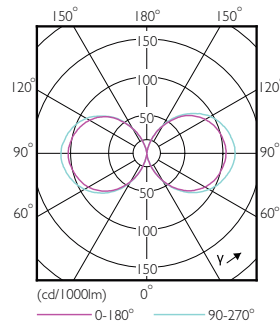

Product data

General Information	
Base	E39 [Single Contact Mogul Screw]
RoHS mark	RoHS mark
Nominal Lifetime (Nom)	50000 h
Switching Cycle	50000X
Technical Type	55-150W
Light Technical	
Color Code	727 [CCT of 2700K]
Beam Angle (Nom)	360 °
Initial lumen (Nom)	7500 lm
Luminous Flux (Rated) (Nom)	7500 lm
Color Designation	Warm White (WW)
Correlated Color Temperature (Nom)	2700 K
Luminous Efficacy (rated) (Nom)	133.33 lm/W
Color Consistency	ANSI 2700K
Color Rendering Index (Nom)	70
LLMF At End Of Nominal Lifetime (Nom)	70 %

Order code	473652
Numerator - Quantity Per Pack	1
Numerator - Packs per outer box	4
Material Nr. (12NC)	929001397004
Net Weight (Piece)	0.900 kg

Dimensional drawing

HIB NAM Post top 8000lm 2700K G2

Product	D	C
55ED28/LED/727/ND 120-277V G2 4/1	105 mm	204 mm

Photometric data

HIB NAM Trueforce 55W E39 Clear 727 36D ND

HIB NAM Trueforce 55W E39 Clear 727 36D ND

HIB NAM Trueforce 26W-38W-55W E26-E39 Clear 727 36D ND

LED Urban TrueForce Lamps

Lifetime

HIB NAM Trueforce 26W E26 Clear 730 36D ND